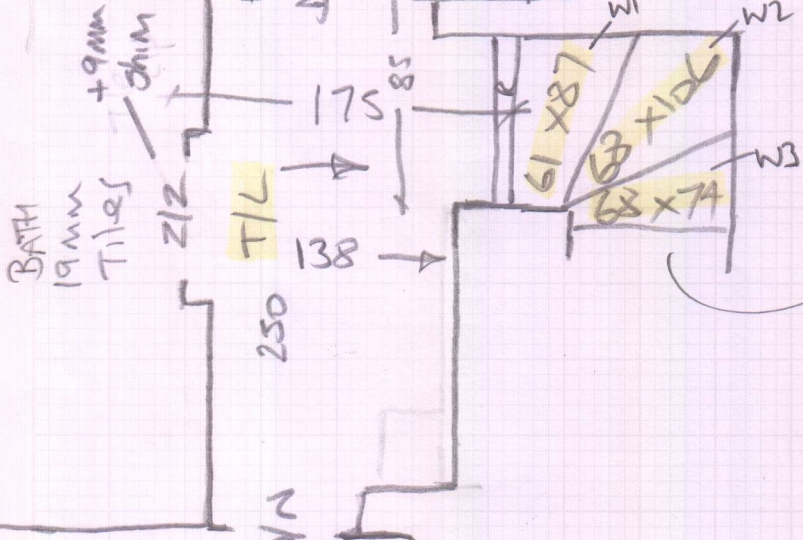

Car Matting - Natural
= 105 x 100

mrcarpet
Job No: R18293
Name: Rachel Angel Design
Address:
Tel:
Sheet: 1 of 3

Colorado
Colour: COL-2205

Cut Plan ① 640 x 400
Cut Plan ② 400 x 400
10.40 x 400
= 41.60m²

Velvet Dream
Colour Soft Stone 880

Top Back Bed 315 x 400
Top front Bed 315 x 400
630 x 400
= 25.20m²

Magnificent Bronze
Colour: CLOUD

FRONT EAVES Cup'd 125 x 500
BACK EAVES Cup'd 140 x 500
265 x 500
= 13.25m²

R18293

Job No: Rachel Angel Design

Name:

Tel:

Sheet: 2 of 3

No U/D
 NO FURN
 in these areas

restricted Access through small door & low ceiling height

BACK Bed (EXCPT)

mrcarpets

Job No: R18293
 Name: Rachel Angel Design
 Address:

* Remove ex wide CP & fit new ANOD DIN slightly inside the room

3 of 3

- T 30x86
- R 17x88
- T 50x90
- R 17x110
- T 70x95
- R 17x130