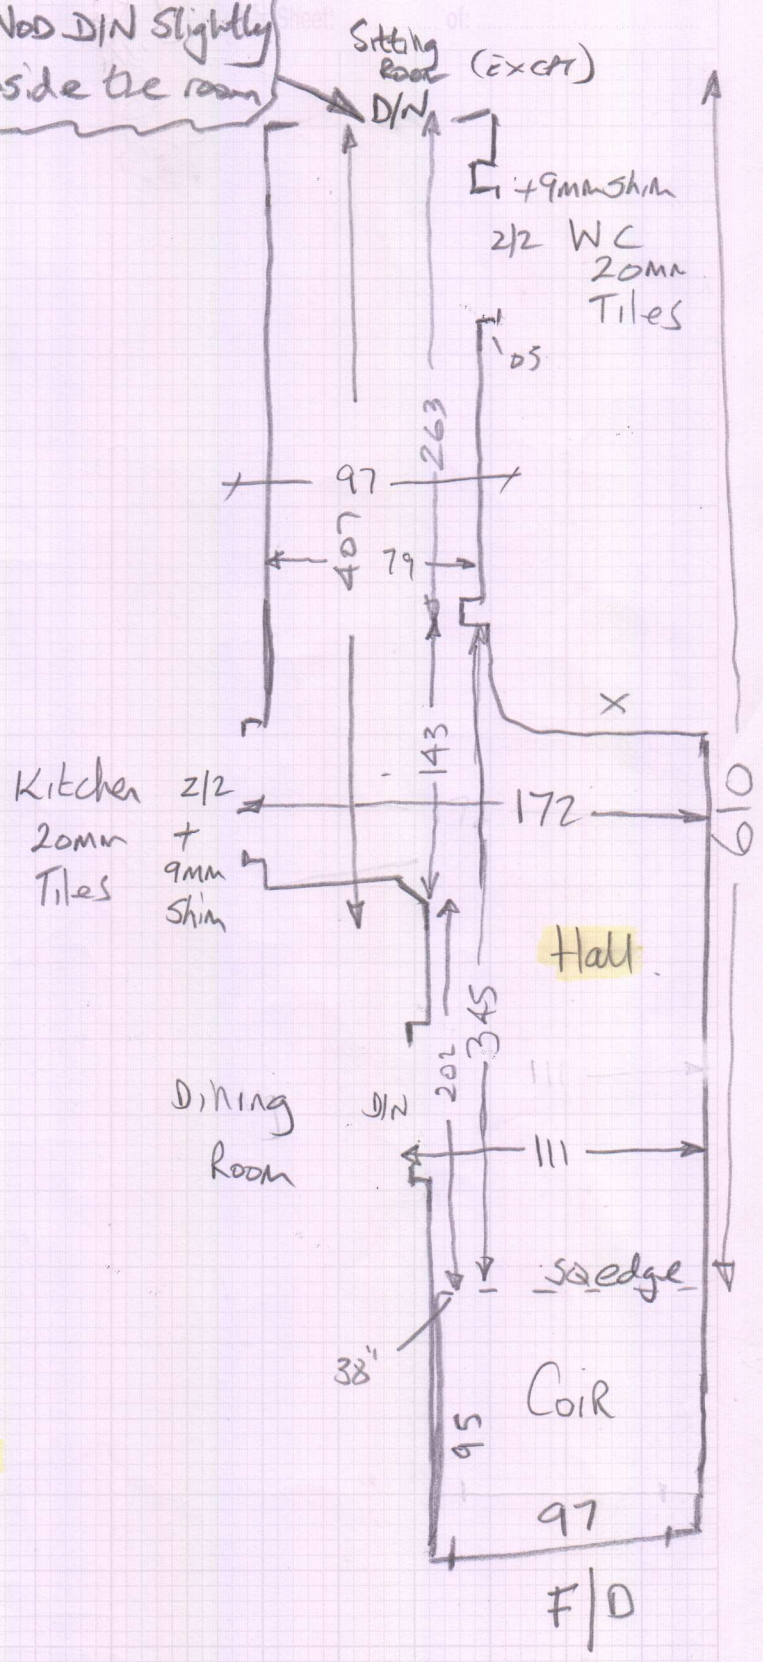

Car Matting - Natural
= 105 x 100

mrcarpet
Job No: R18293
Name: Rachel Angel Design
Address:
Tel:
Sheet: 1 of 3

Colorado
Colour: COL-2205

Cut Plan ① 640 x 400
Cut Plan ② 400 x 400
10.40 x 400
= 41.60m²

Velvet Dream
Colour Soft Stone 880

Top Back Bed 315 x 400
Top front Bed 315 x 400
630 x 400
= 25.20m²

Magnificent Bronze
Colour: CLOUD

FRONT EAVES Cup'd 125 x 500
BACK EAVES Cup'd 140 x 500
265 x 500
= 13.25m²

R18293

Job No: Rachel Angel Design

Name:

Tel:

Sheet: 2 of 3

No U/D
 NO FURN
 in these areas

restricted Access through small door & low ceiling height

BACK Bed (EXCPT)

mrcarpets

Job No: R18293
 Name: Rachel Angel Design
 Address:

* Remove ex wide CP & fit new ANOD DIN slightly inside the room

3 of 3

- T 30x86
- R 17x88
- T 50x90
- R 17x110
- T 70x95
- R 17x130