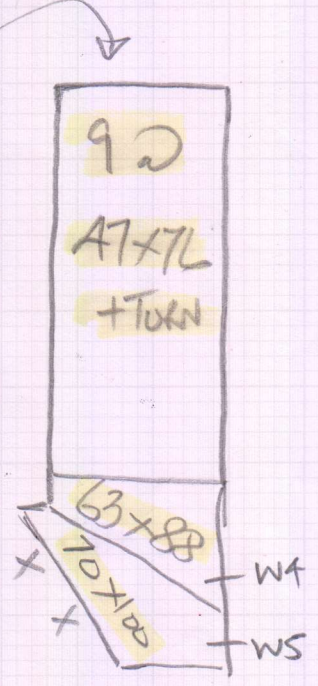

Car Matting - Natural
= 105 x 100

mrcarpet
Job No: R18293
Name: Rachel Angel Design
Address:
Tel:
Sheet: 1 of 3

Colorado
Colour: COL-2205

Cut Plan ① 640 x 400
Cut Plan ② 400 x 400
10.40 x 400
= 41.60m²

Velvet Dream
Colour Soft Stone 880

Top Back Bed 315 x 400
Top front Bed 315 x 400
630 x 400
= 25.20m²

Magnificent Bronze
Colour: CLOUD

FRONT EAVES Cup'd 125 x 500
BACK EAVES Cup'd 140 x 500
265 x 500
= 13.25m²

R18293

Job No: Rachel Angel Design

Name:

Tel:

Sheet: 2 of 3

No U/D
 NO FURN
 in these areas

restricted Access through small door & low ceiling height

BACK Bed (EXCPT)

mrcarpets

Job No: R18293
 Name: Rachel Angel Design
 Address:

* Remove ex wide CP & fit new ANOD DIN slightly inside the room

3 of 3

- T 30x86
- R 17x88
- T 50x90
- R 17x110
- T 70x95
- R 17x130