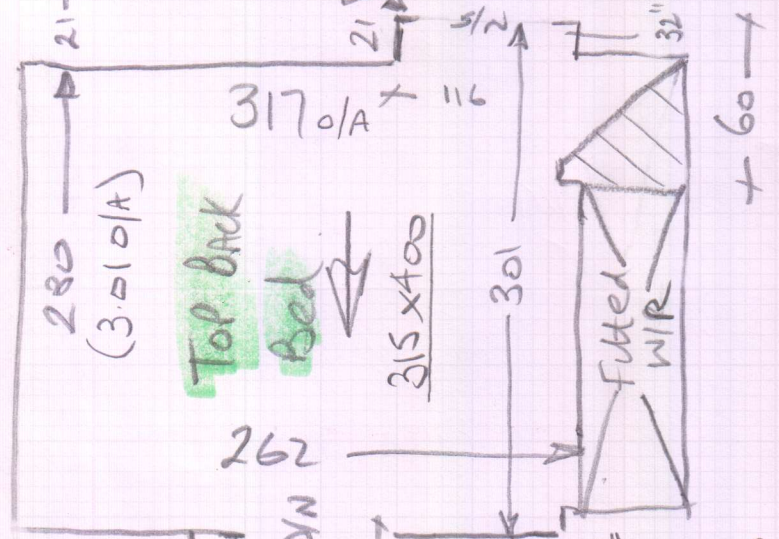

Car Matting - Natural
= 105 x 100

mrcarpet
Job No: R18293
Name: Rachel Angel Design
Address:
Tel:
Sheet: 1 of 3

Colorado
Colour: COL-2205

Cut Plan ① 640 x 400
Cut Plan ② 400 x 400
10.40 x 400
= 41.60m²

Velvet Dream
Colour Soft Stone 880

Top Back Bed 315 x 400
Top front Bed 315 x 400
630 x 400
= 25.20m²

Magnificent Bronze
Colour: CLOUD

FRONT EAVES Cup'd 125 x 500
BACK EAVES Cup'd 140 x 500
265 x 500
= 13.25m²

R18293

Job No: Rachel Angel Design

Name:

Tel:

Sheet: 2 of 3

No U/D
 NO FURN
 in these areas

restricted Access through small door & low ceiling height

BACK Bed (EXCPT)

mrcarpets

Job No: R18293
 Name: Rachel Angel Design
 Address:

* Remove ex wide CP & fit new ANOD DIN slightly inside the room

3 of 3

- T 30x86
- R 17x88
- T 50x90
- R 17x110
- T 70x95
- R 17x130