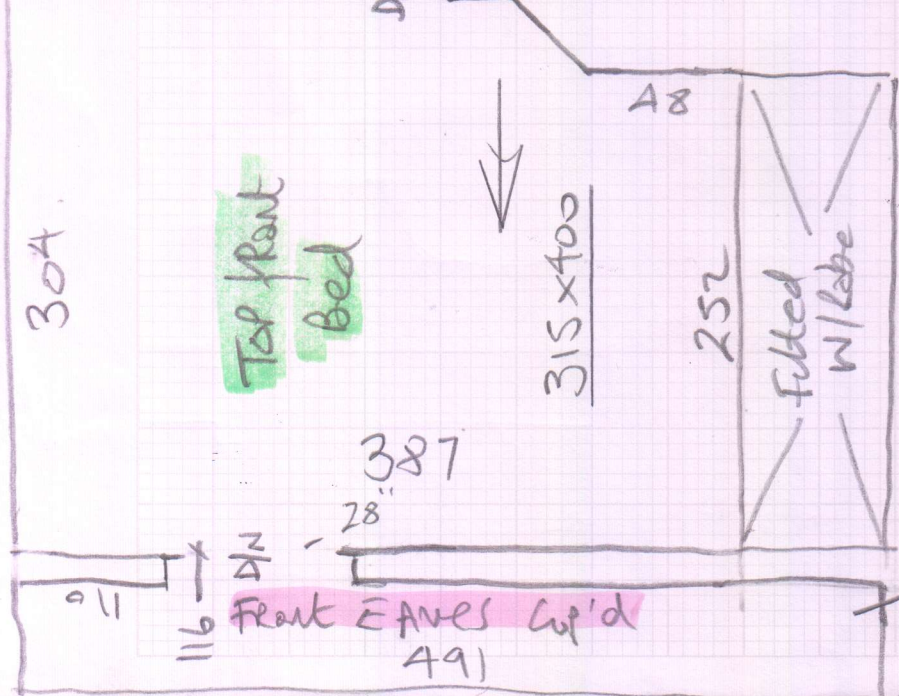

Car Matting - Natural
= 105 x 100

mrcarpet
Job No: R18293
Name: Rachel Angel Design
Address:
Tel:
Sheet: 1 of 3

Colorado
Colour: COL-2205

Cut Plan ① 640 x 400
Cut Plan ② 400 x 400
10.40 x 400
= 41.60m²

Velvet Dream
Colour Soft Stone 880

Top Back Bed 315 x 400
Top front Bed 315 x 400
630 x 400
= 25.20m²

Magnificent Bronze
Colour: CLOUD

FRONT EAVES Cup'd 125 x 500
BACK EAVES Cup'd 140 x 500
265 x 500
= 13.25m²

R18293

Job No: Rachel Angel Design

Name:

Tel:

Sheet: 2 of 3

No U/D
 NO FURN
 in these areas

restricted Access through small door & low ceiling height

BACK Bed (EXCPT)

mrcarpets

Job No: R18293
 Name: Rachel Angel Design
 Address:

* Remove ex wide CP & fit new ANOD DIN slightly inside the room

3 of 3

- T 30x86
- R 17x88
- T 50x90
- R 17x110
- T 70x95
- R 17x130