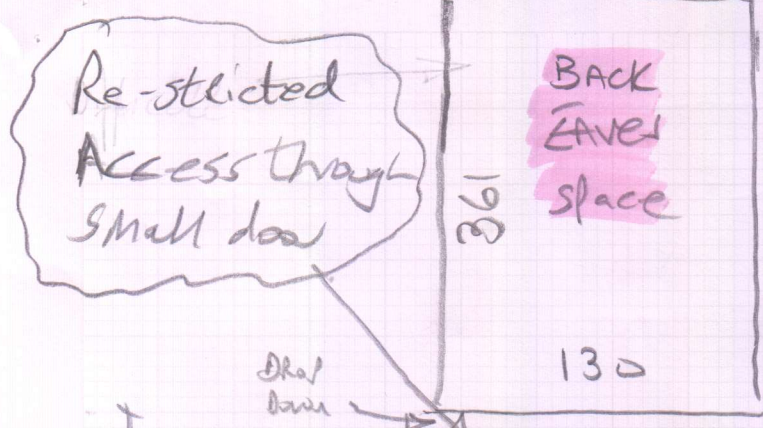

Top Back Bed 315 x 400
Top front Bed 315 x 400
630 x 400
= 25.20m²

Magnificent Bronze
Colour: CLOUD

FRONT EAVES Cup'd 125 x 500
BACK EAVES Cup'd 140 x 500
265 x 500
= 13.25m²

R18293

Job No: Rachel Angel Design

Name:

Tel:

Sheet: 2 of 3

No U/D
 NO FURN
 in these areas

restricted Access through small door & low ceiling height

BACK Bed (EXCPT)

mrcarpets

Job No: R18293
 Name: Rachel Angel Design
 Address:

* Remove ex wide CP & fit new ANOD DIN slightly inside the room

3 of 3

- T 30x86
- R 17x88
- T 50x90
- R 17x110
- T 70x95
- R 17x130