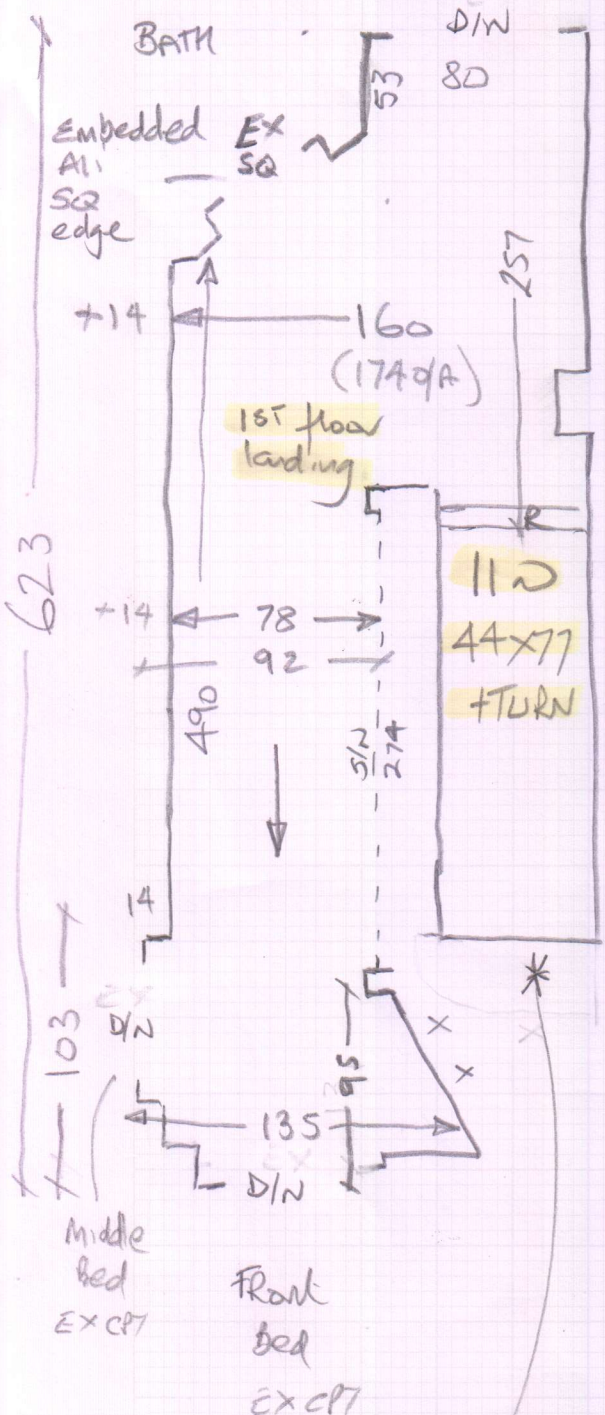

Car Matting - Natural
= 105 x 100

mrcarpet
Job No: R18293
Name: Rachel Angel Design
Address:
Tel:
Sheet: 1 of 3

Colorado
Colour: COL-2205

Cut Plan ① 640 x 400
Cut Plan ② 400 x 400
10.40 x 400
= 41.60m²

Velvet Dream
Colour Soft Stone 880

Top Back Bed 315 x 400
Top front Bed 315 x 400
630 x 400
= 25.20m²

Magnificent Bronze
Colour: CLOUD

FRONT EAVES Cup'd 125 x 500
BACK EAVES Cup'd 140 x 500
265 x 500
= 13.25m²

R18293

Job No: Rachel Angel Design

Name:

Tel:

Sheet: 2 of 3

No U/D
 NO FURN
 in these areas

restricted Access through small door & low ceiling height

BACK Bed (EXCPT)

mrcarpets

Job No: R18293
 Name: Rachel Angel Design
 Address:

* Remove ex wide CP & fit new ANOD DIN slightly inside the room

3 of 3

- T 30x86
- R 17x88
- T 50x90
- R 17x110
- T 70x95
- R 17x130