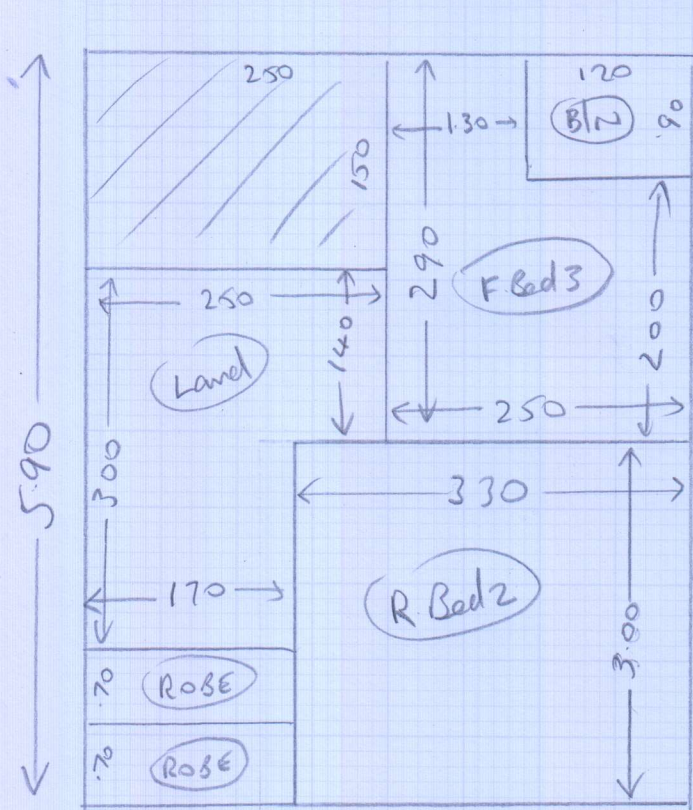

R18295 pet

Mrs Lisa Carter  
 23 Kenilworth Drive  
 Walton-on-Thames  
 KT12 3JX

Tel: \_\_\_\_\_  
 Sheet: \_\_\_\_\_ of \_\_\_\_\_

$$\begin{array}{r}
 7.50 \times 5m \\
 5.90 \times 5m \\
 3.75 \times 5m \\
 \hline
 17.75 \times 5m
 \end{array}$$

Also COIR  
 + new SEDGE  
 1.15 x 1m

(10K3)

R18295

CARTER

Ground floor

Solid  
wls  
ext sls (allow  
101  
stick)  
no mtr

20R3