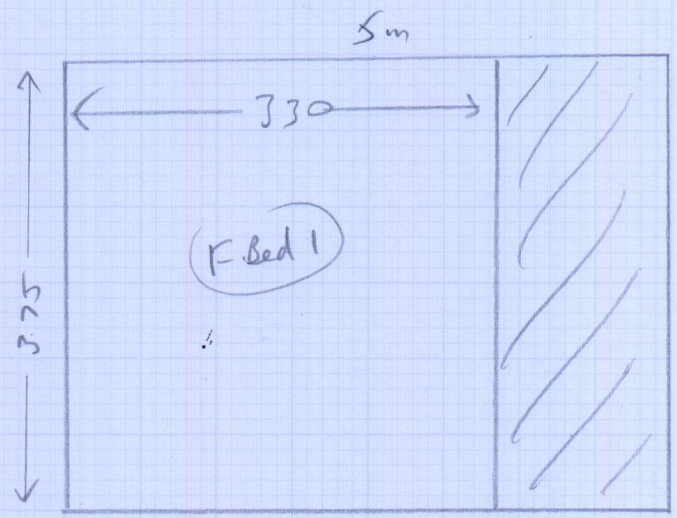

Also COIR  
 + new SEDGE  
 1.15 x 1m

(10K3)

R18295

CARTER

Ground floor

Solid  
wls  
ext sls (allow  
101  
stick)  
no mtr

20R3