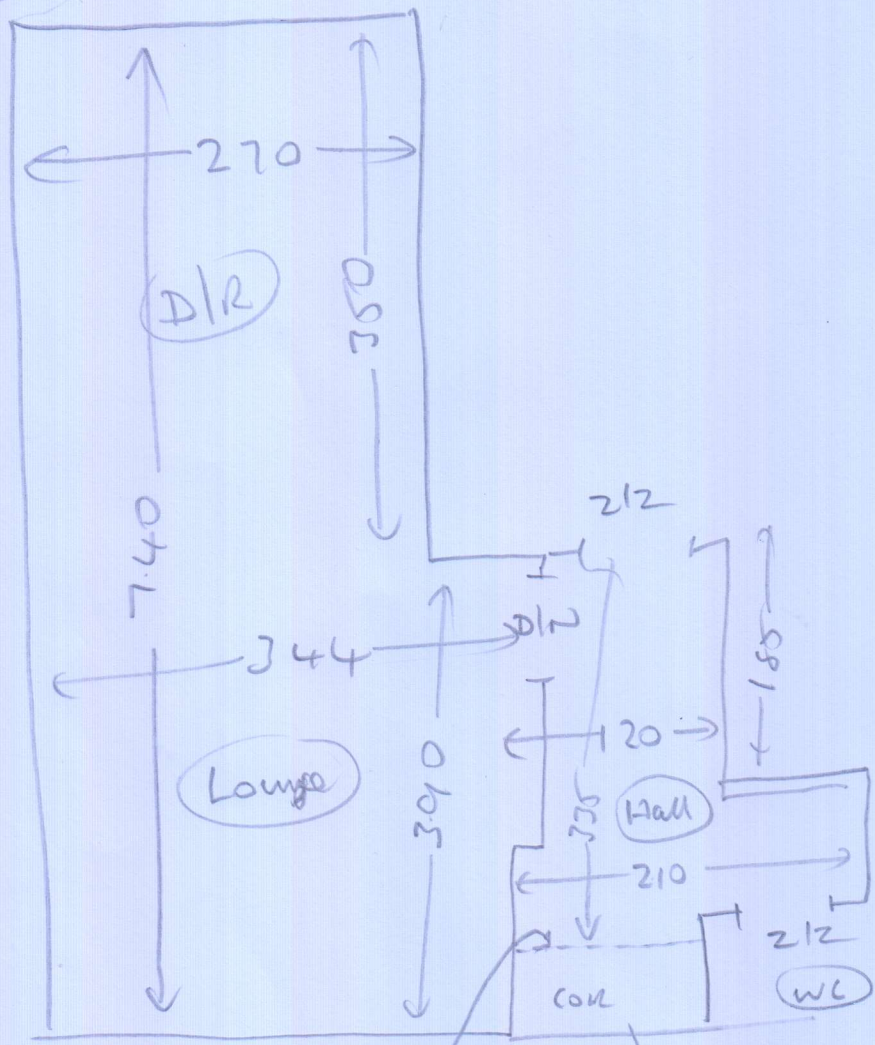

R18295 pet

Mrs Lisa Carter  
 23 Kenilworth Drive  
 Walton-on-Thames  
 KT12 3JX

Tel: \_\_\_\_\_  
 Sheet: \_\_\_\_\_ of \_\_\_\_\_

$$\begin{array}{r}
 7.50 \times 5m \\
 5.90 \times 5m \\
 3.75 \times 5m \\
 \hline
 17.75 \times 5m
 \end{array}$$

Also COIR  
 + new SEDGE  
 1.15 x 1m

(10K3)

R18295

CARTER

Ground floor

Solid  
wls  
ext sls (allow  
101  
stick)  
no mtr

20R3