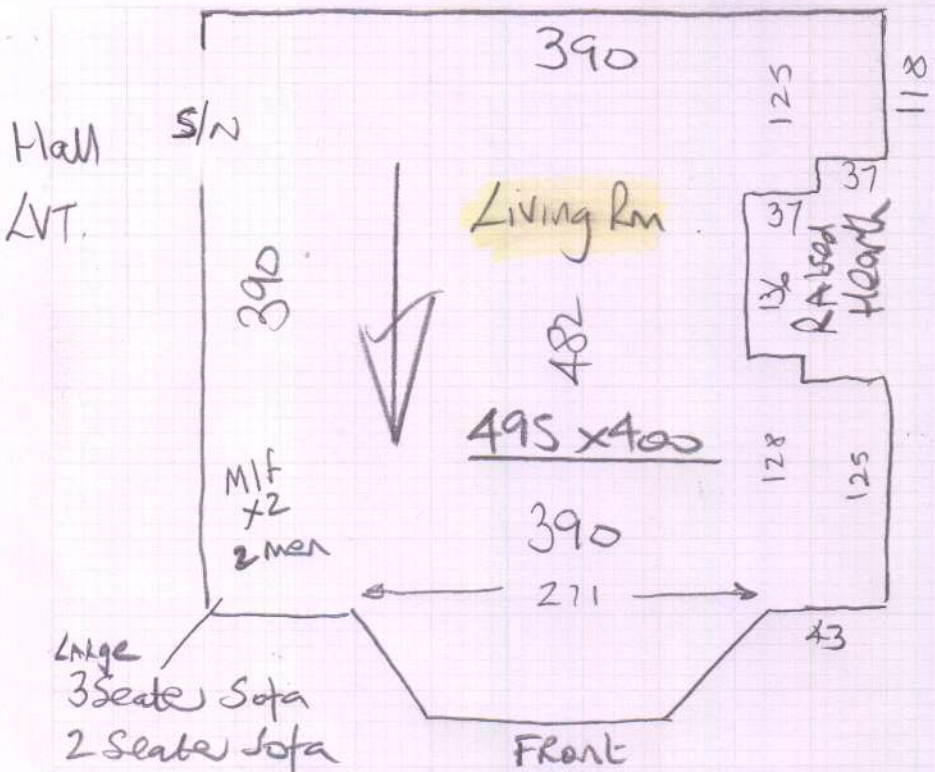

mrcarpet
 Job No: R18309
 Name: Harding
 Address:
 Tel:
 Sheet: 1 of 2

Sloane Twist Super

Col. Slo-5035

Living Room 495 x 400

Cut Plan 370 x 400

865 x 400

= 3460m²

Job No: R18309
 Name: Harding
 Address:
 Tel:
 Sheet: 2 of 2
 Lux PU foam
 Replace all D/BALS

- Large 3 Seater Sofa
- 2 Seater Sofa
- Chair
- TV unit
- Coffee table
- *Must be 2 men

BATH
(Tiles)

= CAP 40x105
 Band 15x120