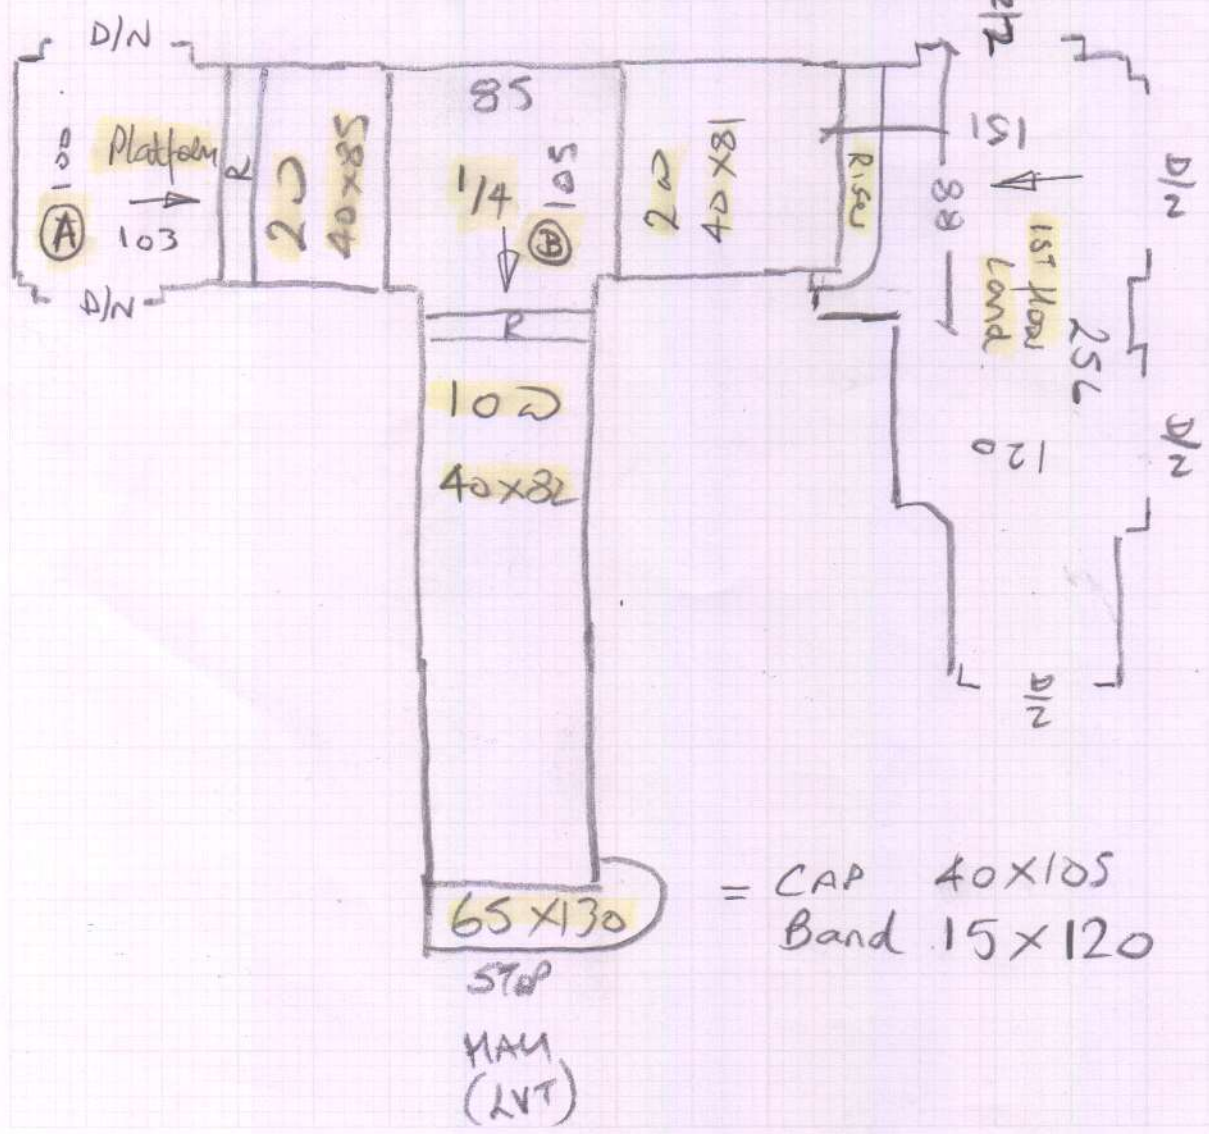

mrcarpet
 Job No: R18309
 Name: Harding
 Address:
 Tel:
 Sheet: 1 of 2

Sloane Twist Super

Col. Slo-5035

Living Room 495 x 400

Cut Plan 370 x 400

865 x 400

= 3460m²

Job No: R18309
 Name: Harding
 Address:
 Tel:
 Sheet: 2 of 2
 Lux PU foam
 Replace all D/BALS

- Large 3 Seater Sofa
- 2 Seater Sofa
- Chair
- TV unit
- Coffee table
- *Must be 2 men

BATH
(Tiles)

= CAP 40x105
 Band 15x120