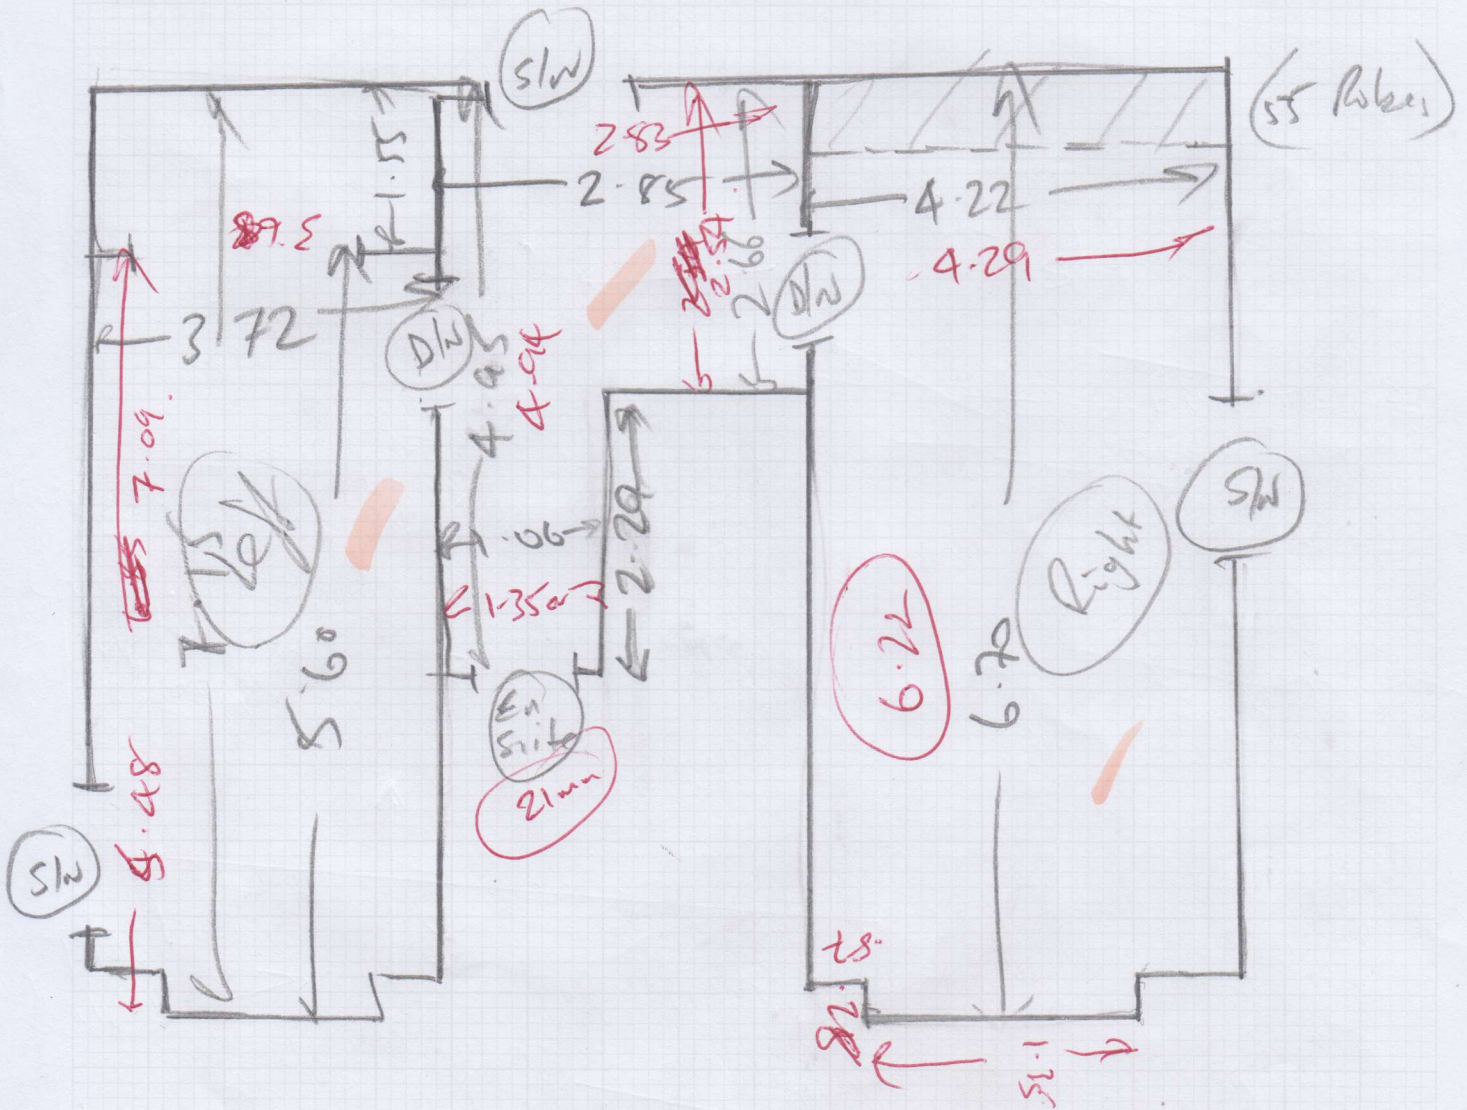

mrcarpets
 Job No: R18335
 Name: Newstead Homes.
 Address: 28 Emble Rd.
 SW20 0HJ
 Tel:
 Sheet: of 3/4.

Bed 3 5.40 x 5m
 loft bed R 6.30 x 5m
 Plan 10.80 x 5m.
 " 3.40 x 5m
 Plan 16.05 x 5m

TIGHT

mrcardet
R18335
Newstead Homes
Job No:
Name: Michael Elling
Address: 28 Emble Rd.
SW20 0HT
Tel:
4/4

Cut lengths
of Stairs on site.
widths ok.

Fit up to baths
with s/Edge + Ramps

Job No: R18335
Name: Michael Kelling.
Address: 28 Emle Road.
SW20 0HT.

Top Floor Wood.

1/4

2 x D/W
3 x S/W
1 x lamp.

Eves C/B
1-10 Deep

Sheet:

2/4

Wood floor