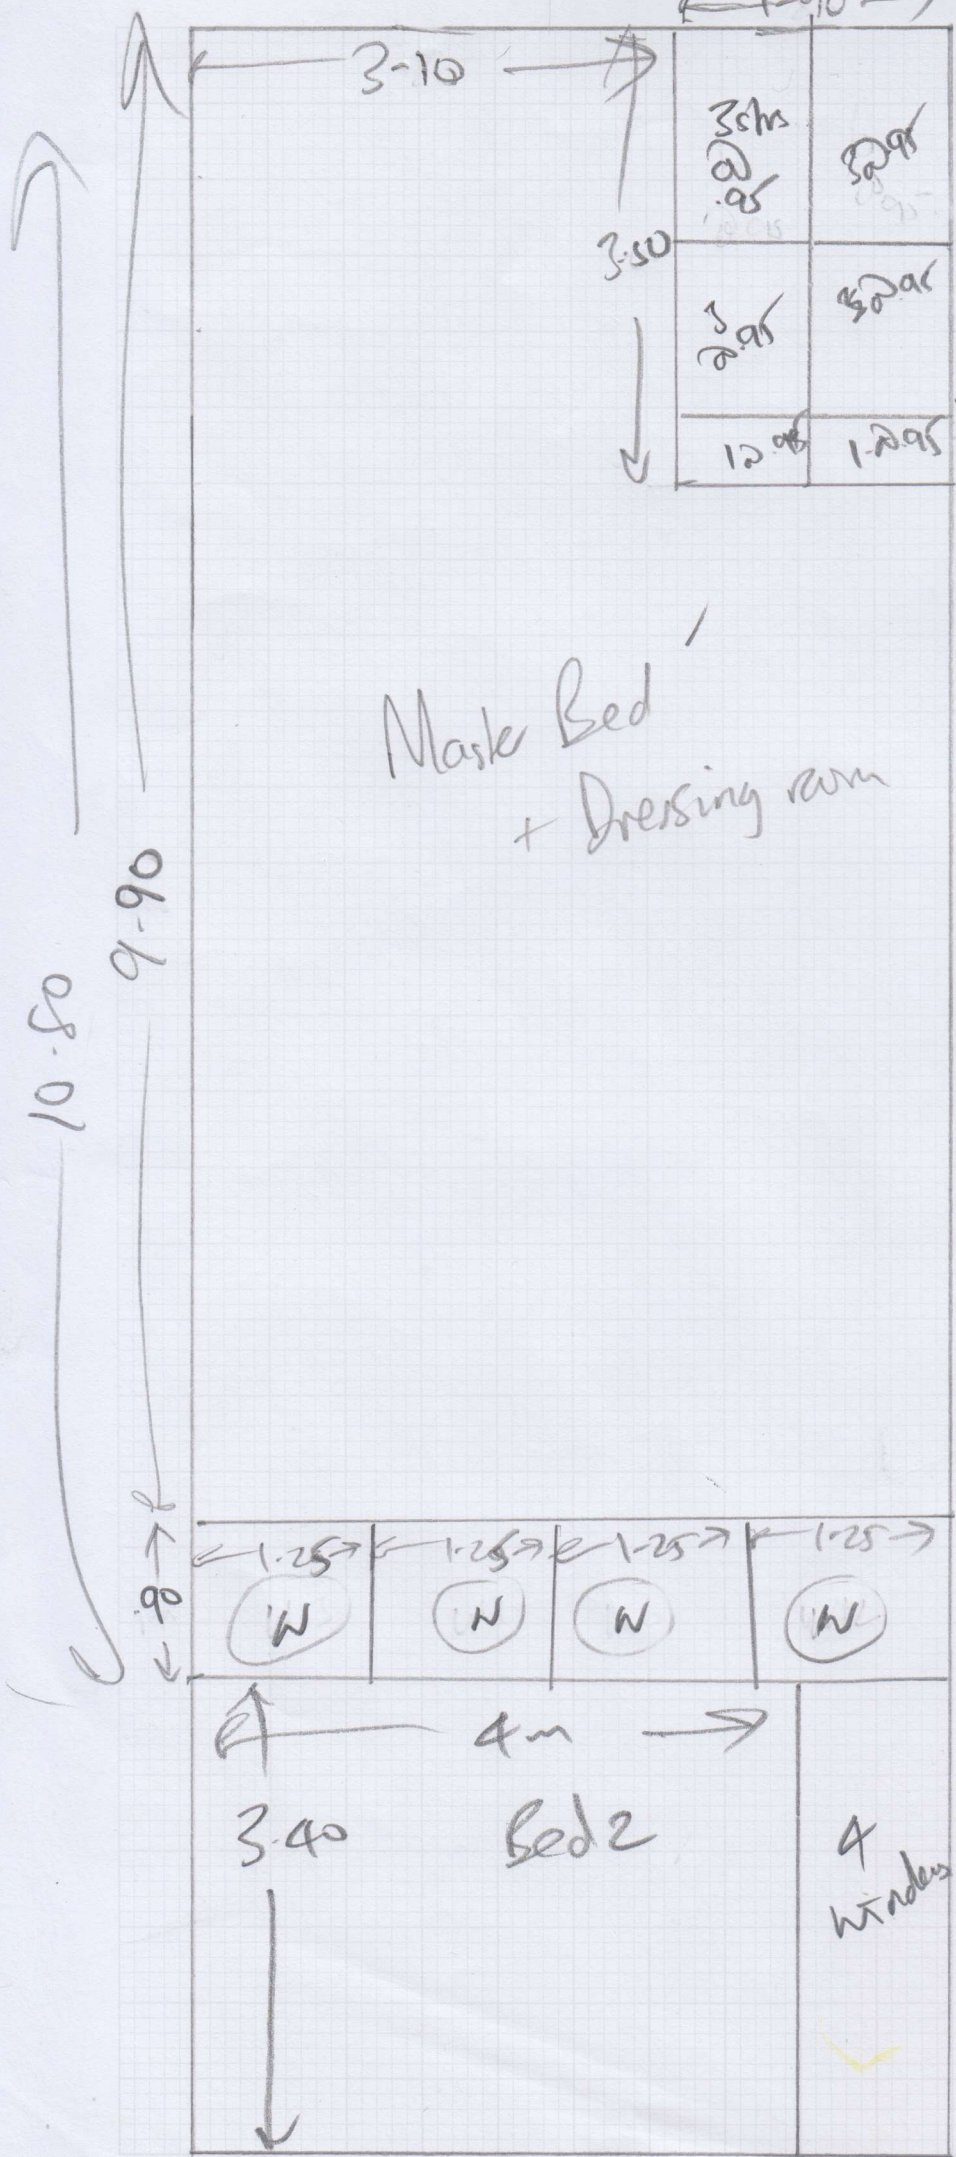

mrcarpets
 Job No: R18335
 Name: Newstead Homes.
 Address: 28 Emble Rd.
 SW20 0HJ
 Tel:
 Sheet: of 3/4.

Bed 3 5.40 x 5m
 loft bed R 6.30 x 5m
 Plan 10.80 x 5m.
 " 3.40 x 5m
 Plan 16.05 x 5m

TIGHT

mrcardet
R18335
Newstead Homes
Job No:
Name: Michael Elling
Address: 28 Emble Rd.
SW20 0HT
Tel:
4/4

Cut lengths
of Stairs on site.
widths ok.

Fit up to baths
with s/Edge + Ramps

Job No: R18335
Name: Michael Kelling.
Address: 28 Emle Road.
SW20 0HT.

Top Floor Wood.

1/4

2 x D/W
3 x S/W
1 x lamp.

Eves C/B
1-10 Deep

Slane S038
Shimken SH1-02

1.90
.28
2.18

R18335

Job No:

Name:

Address:

Michael Elling
28 Emle Rd

Tel:

Sheet:

2/4

Wood floor