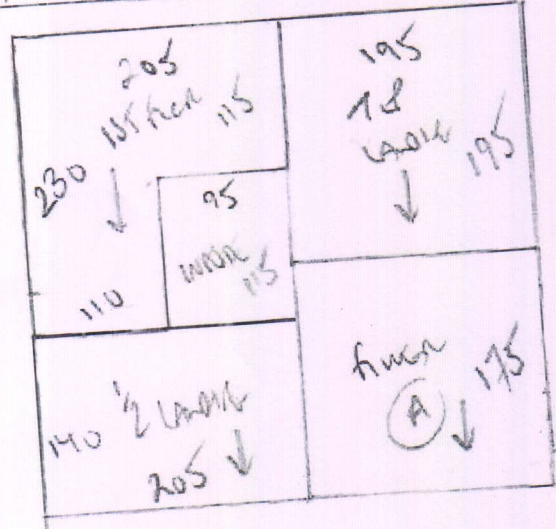

RISBAT
 Finlayson
 8 Finlayson Road
 SW19 8RB
 1 of 5

ABEN ROOMS Dressing Room
STAIR LANDING & PASSAGE

WAVANA
 Colours WAV 274

Plan 1	980 x 400
Plan 2	575 x 400
Plan 3	370 x 400
Lota B60	575 x 400
B60	600 x 400
B60	500 x 400
PASSAGE	110 x 400
	<u>370 x 400</u>

148 AOM?

ROLL - 34' 10" x 4
 CUT - 3.75 x 4m.

R 18347
 FINLAYSON
 8 PRICES LOW
 SWING B/LB
 2 OF 5

R18347
Finest sand
8 panels each
Swing B&B

3 of 5

180 220 MEZ Landing	110 8 5mm	110 8 5mm
60 180 Blk	370	370
90 180 Waste		

370

Aztec Stone
Colour Az5107

Row 370 x 400

1486m²

R183A7
 FINLAYSON
 8 FAIRVIEW ROAD
 SW19 8RB
 4 of 5