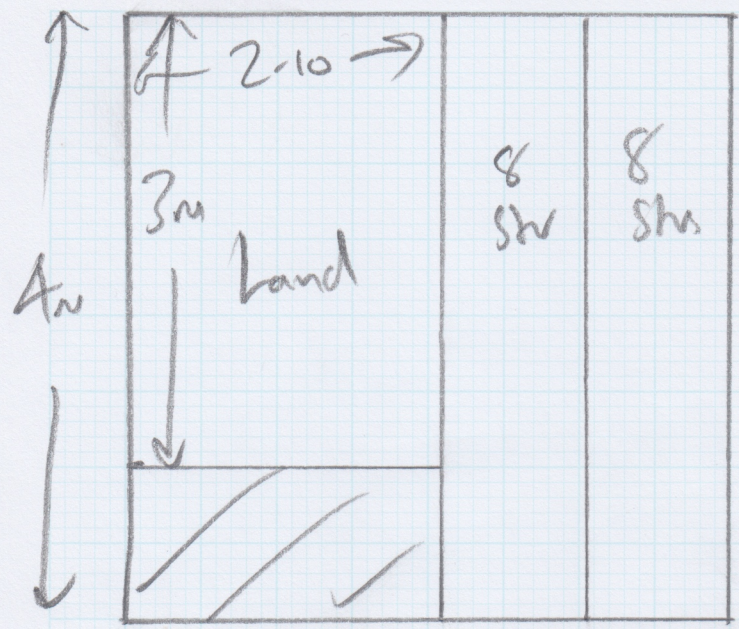

Job No: R18353
 Name: Silveira Brothers.
 Address: 8 Hollytree Closes
 Hinxley
 Tel: GUILF 7EL
 Sheet: 1 of 1

Leaved 3.20 x 4m
 front left 4.60 x 4m
 " right 2.00 x 4m
 Plan 4.00 x 4m

 13.80 x 4m
 = 55.20
 m²

Alan

Please Cut on Site as
 these are Liams Measurements
