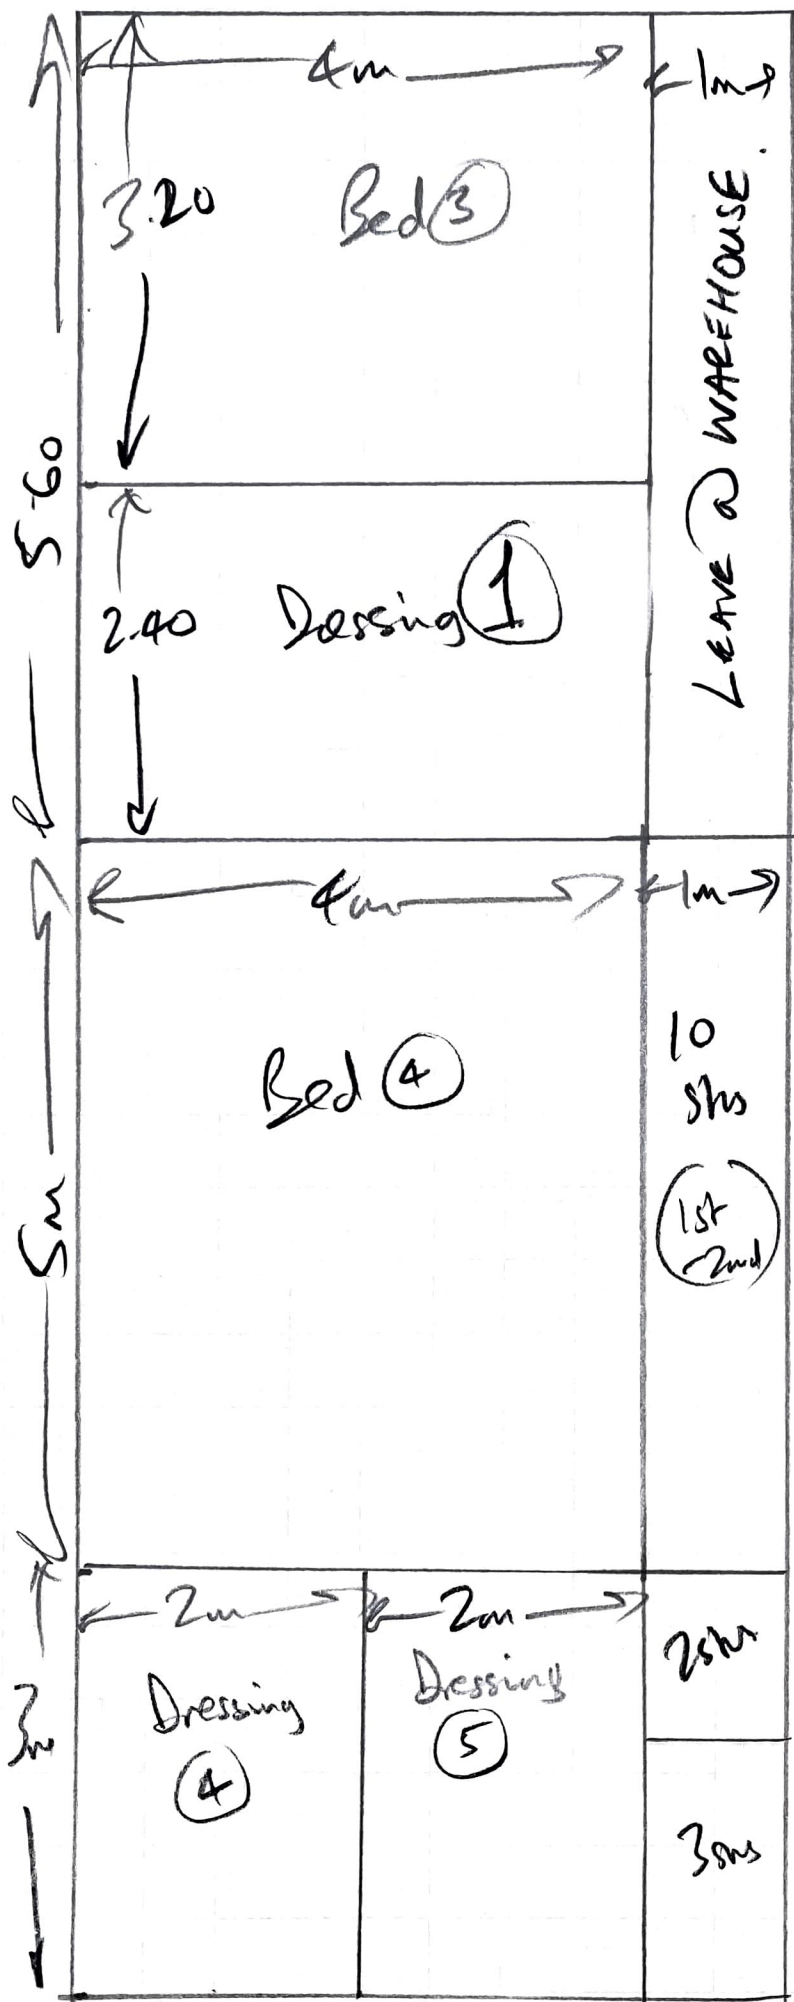

Roll Breakdown – R18365 – Windsor homes

Below is the order for cutting the cuts

Lulworth LW-33 25m Roll

3.20 x 5m Bed 5

12.10 x 5m Plan

5.00 x 5m Plan

4.00 x 5m Plan **CUT LAST**

24.30m x 5m Total – Roll Balance .70 waste

Lulworth LW-33 cuts in wrappers

5.30 x 5m lounge

5.60 x 5m Plan

3.00 x 5m Plan

R18365
 Windsor Homes
 Plot 2 - 71 Harvest Rd
 Englefield Green
 TW20QR
 2/3

R18365
 Windsor Homes
 Plot 2 - 71 Harvest Rd.
 Englefield Green
 TW20 0QR.
 3/3.