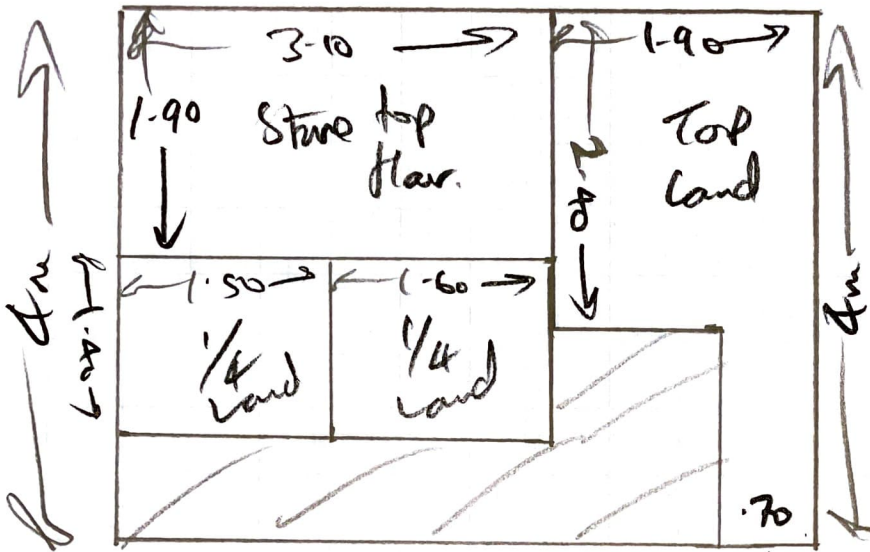

Roll Breakdown – R18365 – Windsor homes

Below is the order for cutting the cuts

Lulworth LW-33 25m Roll

3.20 x 5m Bed 5

12.10 x 5m Plan

5.00 x 5m Plan

4.00 x 5m Plan **CUT LAST**

24.30m x 5m Total – Roll Balance .70 waste

Lulworth LW-33 cuts in wrappers

5.30 x 5m lounge

5.60 x 5m Plan

3.00 x 5m Plan

R18365
 Windsor Homes
 Plot 2 - 71 Harvest Rd
 Englefield Green
 TW20QR
 2/3

R18365
 Windsor Homes
 Plot 2 - 71 Harvest Rd.
 Englefield Green
 TW20 0QR.
 3/3.