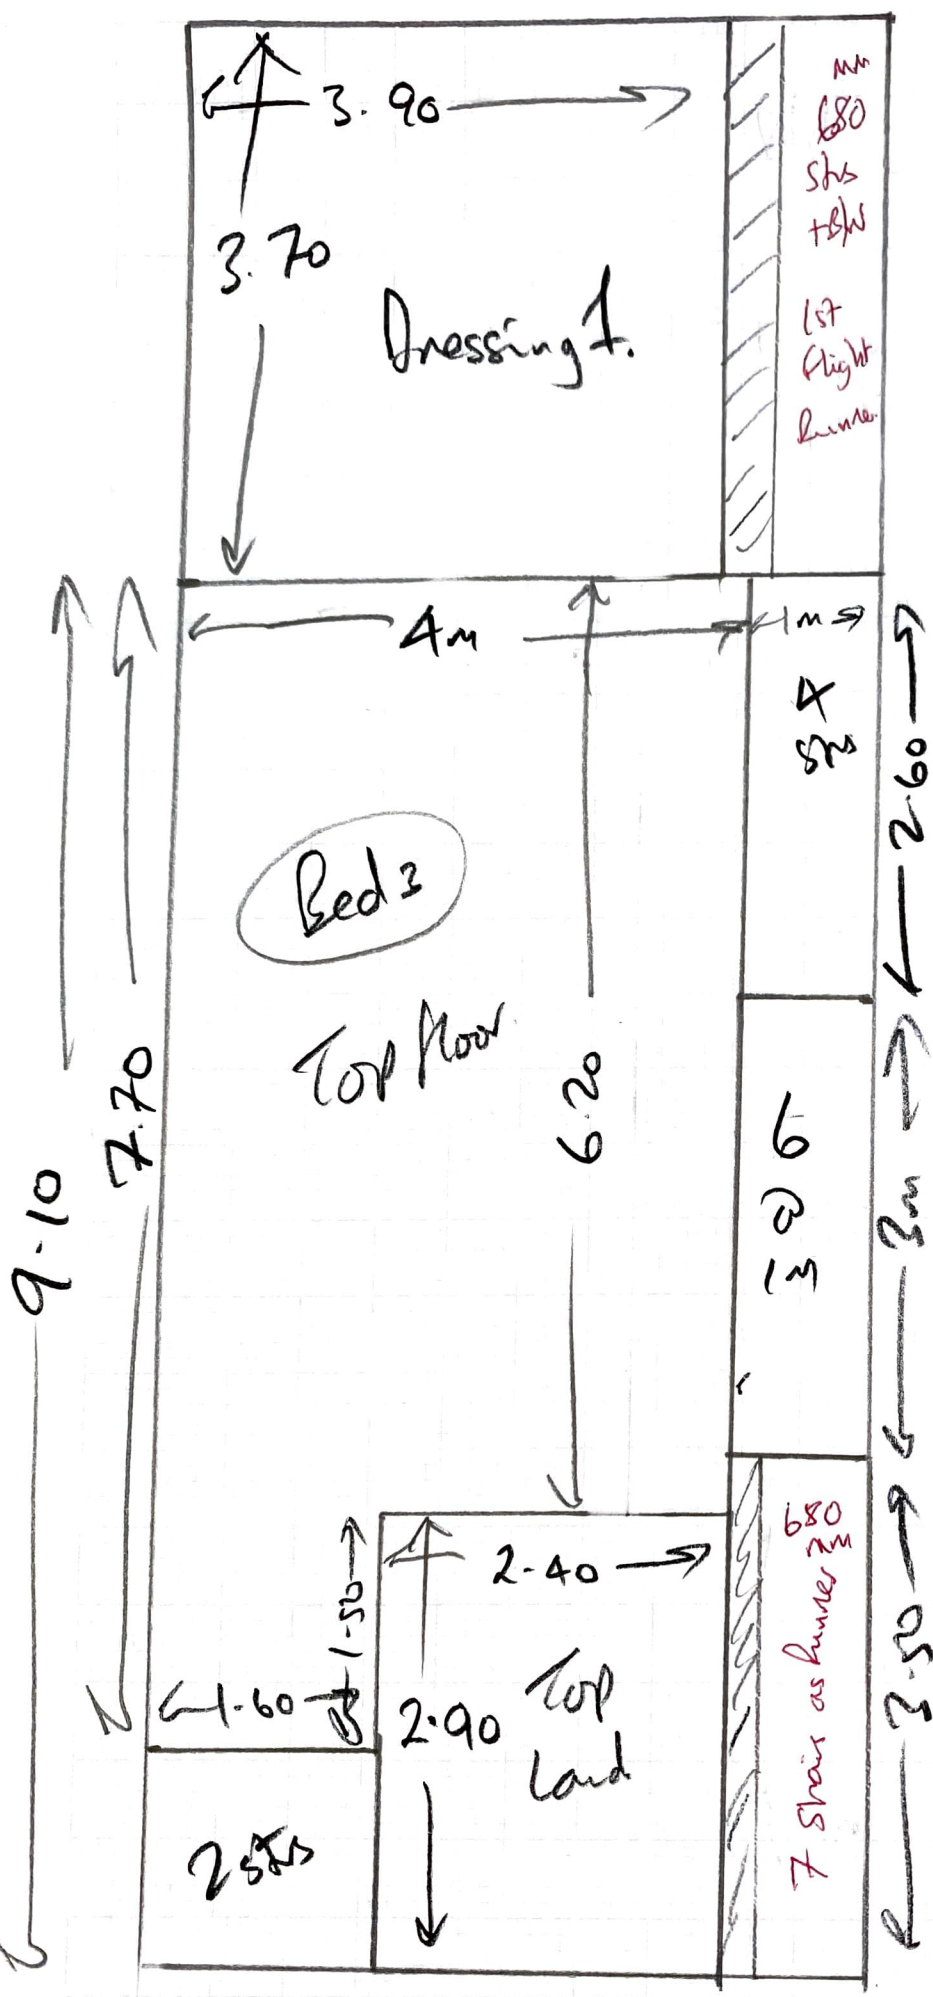

R18395  
 Windsor Homes  
 Plot 3 - 71 Harvest Rd.  
 Englefield Green  
 TW20 0QR

1/3

- Lounge (B) 5.40 x 5m
- Bed 1 (B) 5.25 x 5m
- Bed 5 (B) 3.40 x 5m
- Plan (A) 12.00 x 5m
- " (B) 4m x 5m
- " (A) 3.70 x 5m
- " (A) 9.10 x 5m

42.85 x 5m  
 214.25m<sup>2</sup>

A = 25m Roll  
 B = 18.20 "

- D/W 8
- T/E 6
- S/W 2
- Shim 5

Whip 24m (1st flight)

Stair rods (14)

Runners 680mm.

680  
Stairs  
+ Stairs  
1st  
Flight  
Runner

R18395.  
Vindar Manor.  
Plot 3-71 Harvest Rd.  
Eaglefield Green  
TW20 0AR  
2/3

4  
Stairs

3  
3  
6

680  
7 Stairs as runner

R18395  
 Windsor Homes  
 Plot 3 - 71 Harvest Rd.  
 Englefield Green  
 Two OOR.  
 3/3