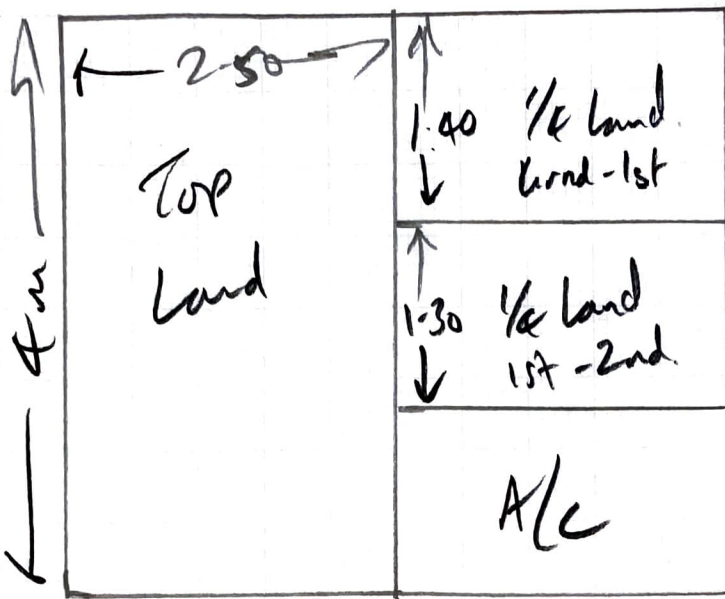

R18395  
 Windsor Homes  
 Plot 3 - 71 Harvest Rd.  
 Englefield Green  
 TW20 0QR

1/3

- Lounge (B) 5.40 x 5m
- Bed 1 (B) 5.25 x 5m
- Bed 5 (B) 3.40 x 5m
- Plan (A) 12.00 x 5m
- " (B) 4m x 5m
- " (A) 3.70 x 5m
- " (A) 9.10 x 5m

42.85 x 5m  
 214.25m<sup>2</sup>

A = 25m Roll  
 B = 18.20 "

- D/W 8
- T/E 6
- S/W 2
- Shim 5

Whip 24m (1st flight)

Stair rods (14)

Runners 680mm.

680  
Stairs  
+ Stairs  
1st  
Flight  
Runner

R18395.  
Vindar Manor.  
Plot 3-71 Harvest Rd.  
Eaglefield Green  
TW20 0AR  
2/3

4  
Stairs

3  
3  
6

680  
7 Stairs as runner

R18395  
 Windsor Homes  
 Plot 3 - 71 Harvest Rd.  
 Englefield Green  
 Two OOR.  
 3/3