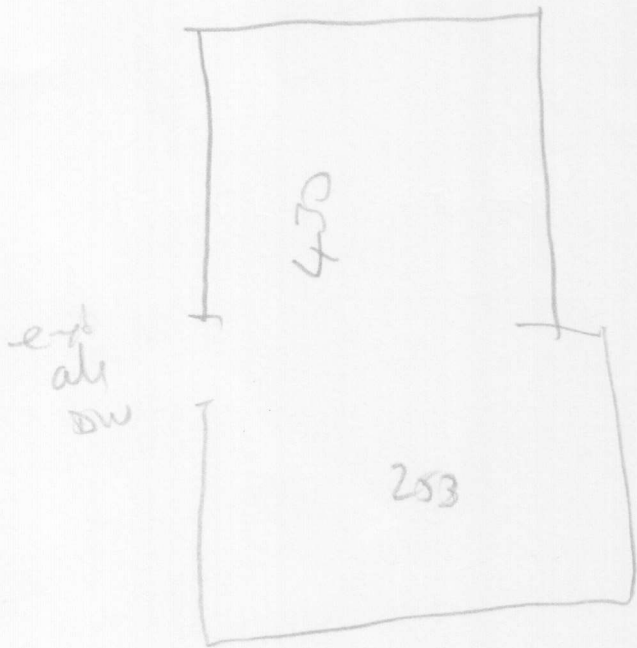

R 18401

Haughton

wood

alt

mk

necks to

mk & l

Luxifert allen

PLAIN LOOP.

639/28.

- ① 5 metre wide opt
- ② 4 metre wide opt