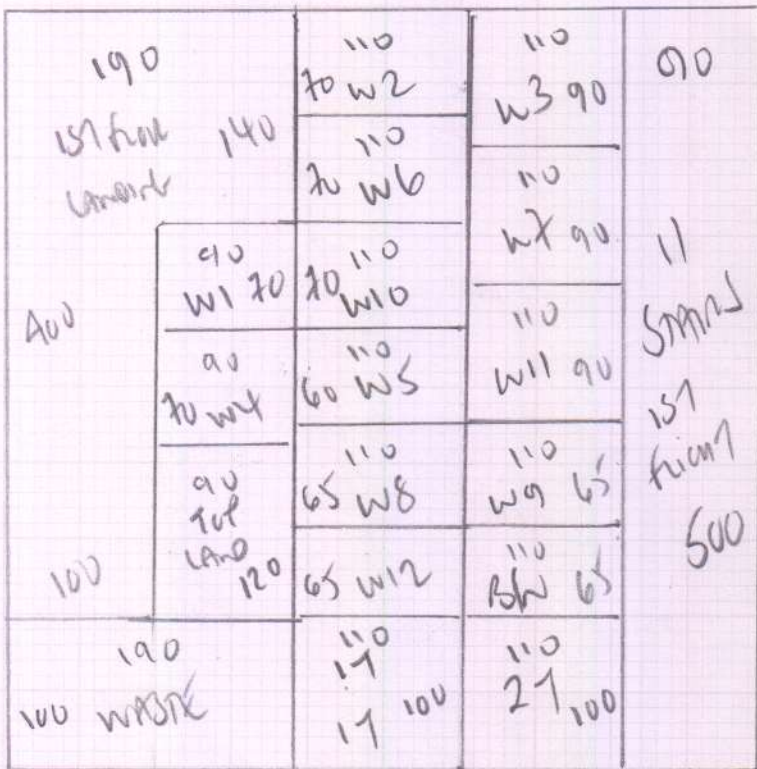

Job No: R18424
 Name: WELER-POLEY
 Address: 37 BURNSTABLE RD
 SWITZERN
 Tel:
 Sheet: 1 of 2

425

WOOLCORD
 Colour 111

Plan 1 425 x 500
 Plan 2 500 x 500
925 x 500

500

46.25m²

45 x 77

w1 58 x 80

w2 58 x 107

w3 80 x 103

w4 55 x 77

w5 55 x 82

w6 55 x 105

w7 80 x 105

w8 55 x 73

11

45 x 76

w9 55 x 80

w10 60 x 105

w11 75 x 105

w12 55 x 81

*

mrcarpet
 Job No: R18424
 Name: WEINER-POLEY
 Address: 37 BURMISTON RD
 SWITZON
 Tel:
 Sheet: 2 of 2