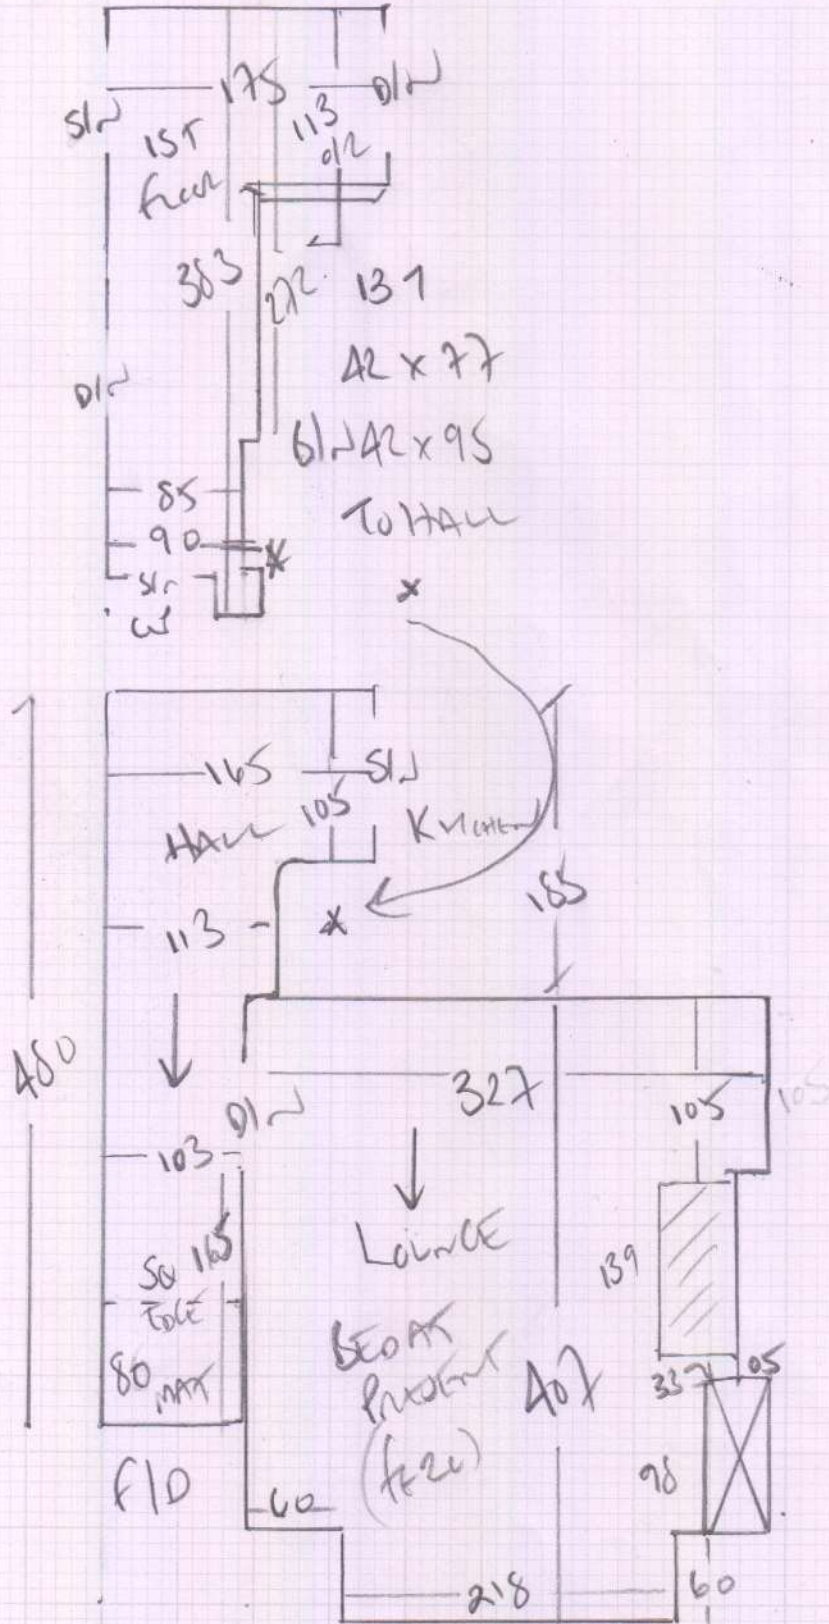

Job No: R18424
 Name: WELER-POLEY
 Address: 37 BURNSTABLE RD
 SWITZERN
 Tel:
 Sheet: 1 of 2

425

WOOLCORD
 Colour 111

Plan 1 425 x 500
 Plan 2 500 x 500
925 x 500

500

46.25m²

45 x 77

w1 58 x 80

w2 58 x 107

w3 80 x 103

w4 55 x 77

w5 55 x 82

w6 55 x 105

w7 80 x 105

w8 55 x 73

11

45 x 76

w9 55 x 80

w10 60 x 105

w11 75 x 105

w12 55 x 81

*

mrcarpet
 Job No: R18424
 Name: WEINER-POLEY
 Address: 37 BURMISTON RD
 SWITZON
 Tel:
 Sheet: 2 of 2