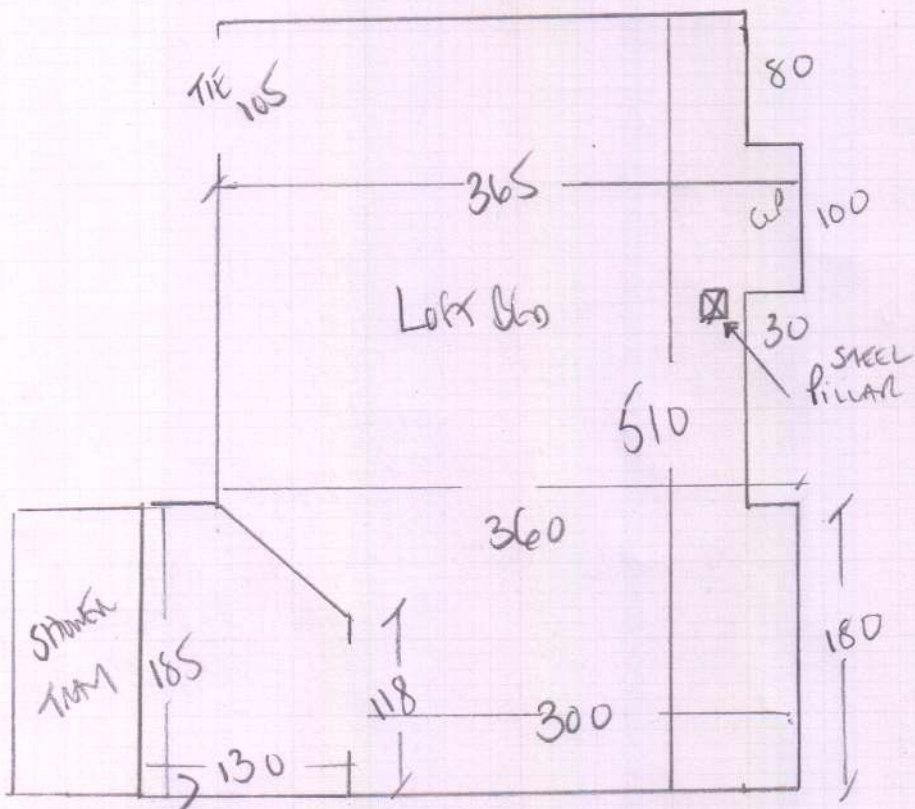

R18A28

Name: CHAKRABORTI  
Address: 11 TOWERNE ROAD  
SW20 8LA

Loft B60  
SLACIA WOOD

Sliver timber SSSW 2322  
8 boxes  $\rightarrow$   $2.50m^2 = 20m^2$

EN SUITE  
AMMIO SLACIA  
1 BOX  $\times$   $2.50m^2$

CERAMIC COAL  
SSSS AA22