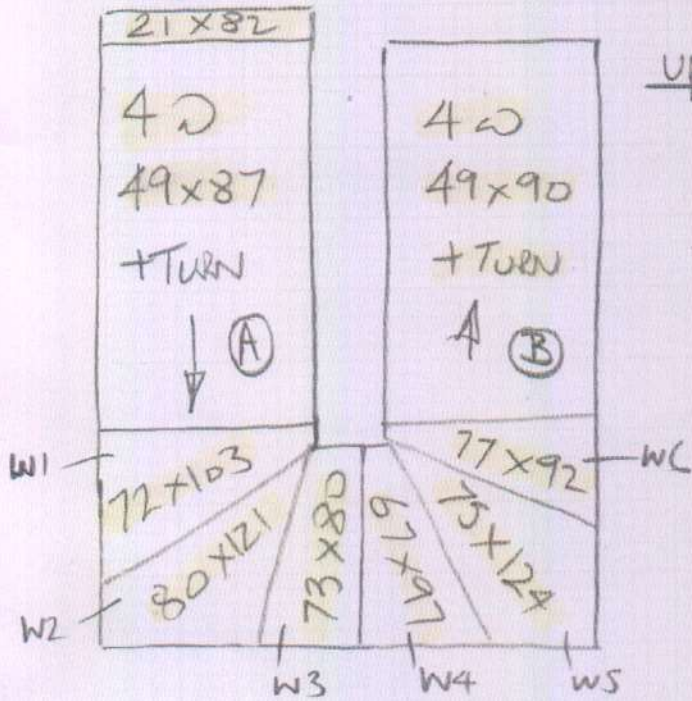

R18436
Zhang

Angry Birds

Col. 103

Cut Plan 505x400
= 2020M²

Top landing has Engineered Wood Finish under nose

UPPER STAIRS

R18436
Zhang

1st floor landing to have Engineered Wood Finish Carpet under nose