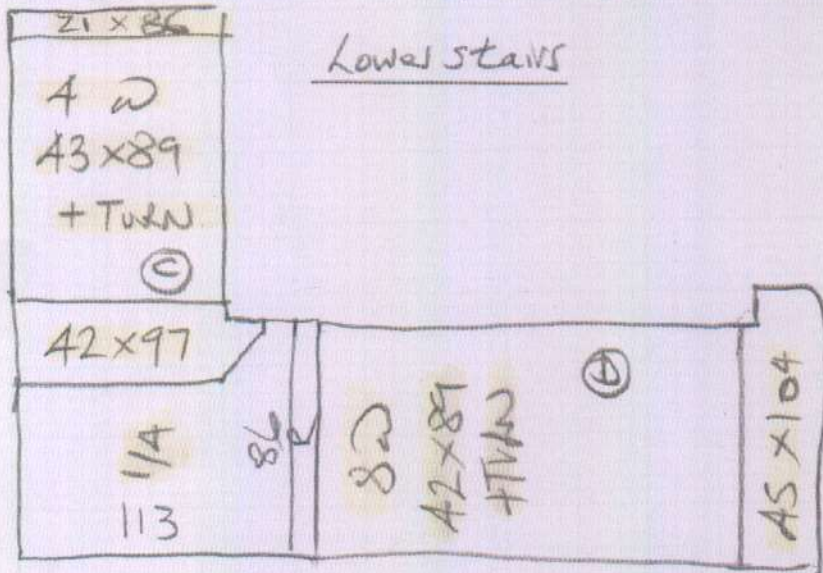

R18436
Zhang

Angry Birds

Col. 103

Cut Plan 505x400
= 2020M²

Top landing has Engineered Wood Finish under nose

UPPER STAIRS

R18436
Zhang

1st floor landing to have Engineered Wood Finish Carpet under nose

Lower stairs

Wood stairs

ULD - Chequers on felt

Re-use existing stc

Stick top Risers on each flight & finish under wooden nose of engineered wood flooring being fitted on the 2 main landings.