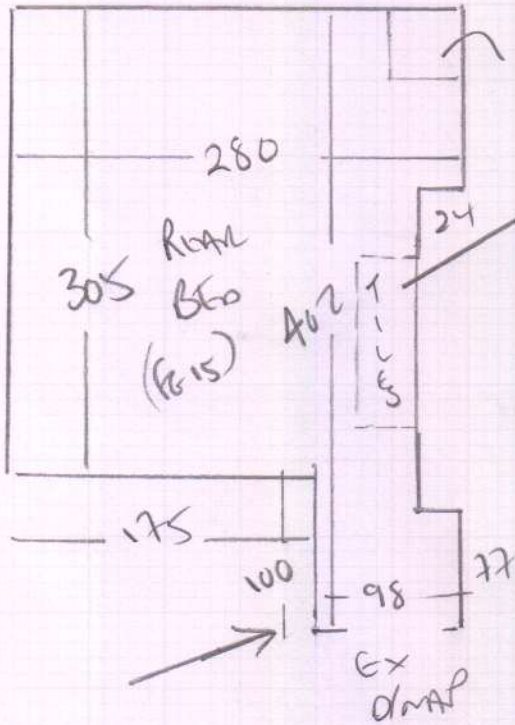

Job No: R18AA1
Name: DOBSON
Address: 137 DISRAELI ROAD
SWIS 20Z
Tel:
Sheet: of

REAR BED ROOM - 1ST FLOOR

fit into cupboard 'PLEASE'

LEAVE EXISTING

SINKIE MATLOCK AROUND TUBED HEATER
(STUCK IN WITH MASTIC)

SLANE 1MST '50'
COLOUR SLO 5043

295 x 500

14.75m²

ROOM WIDTH

WOULDN'T REACH DOWNBAR

JUST START BY 2CM!!

FIT CAR MAT 80CM x 100CM TO ENTRANCE MATWELL
(NEXT SIZE IS 95CM x 76CM)
WIDE DEEP