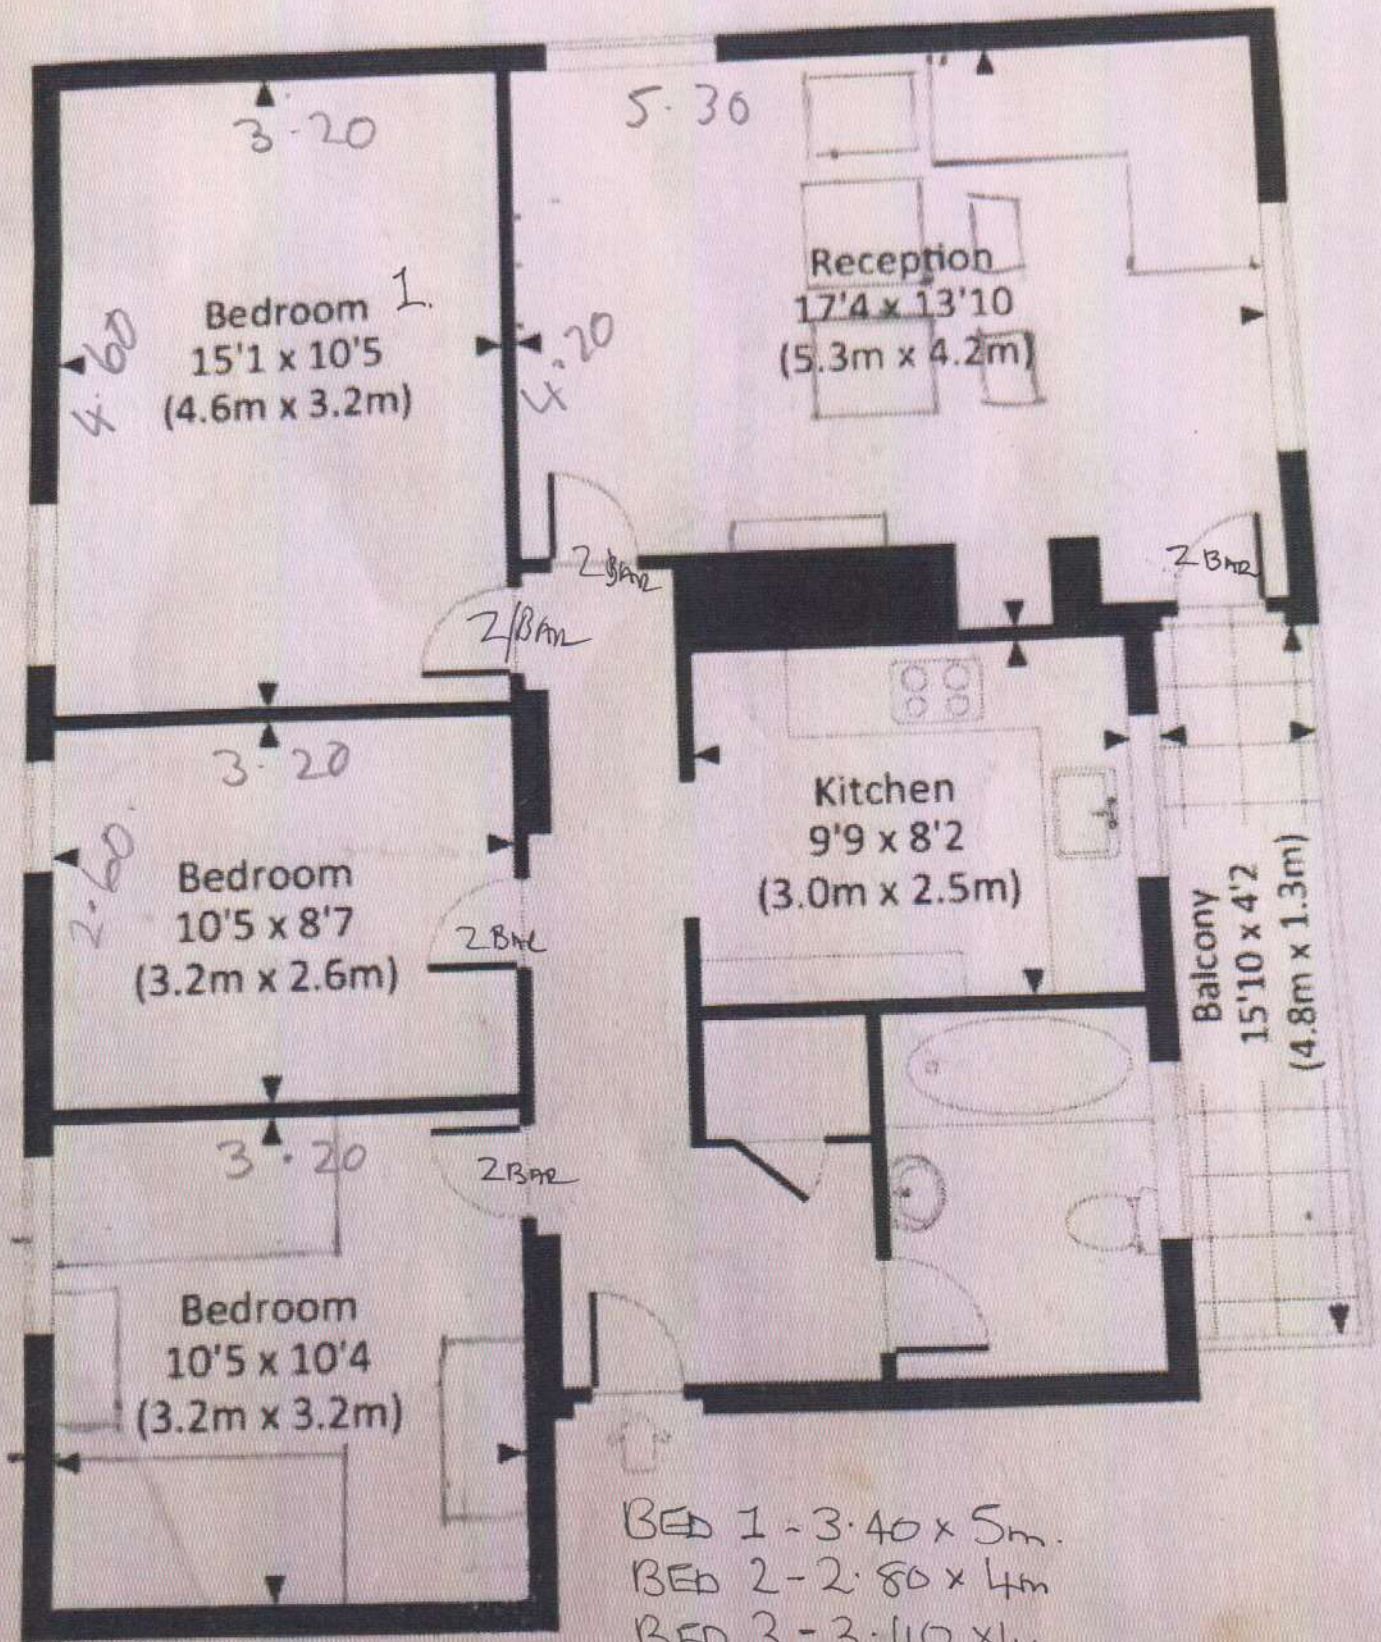

R18448 STIEFF.

BED 1 - 3.40 x 5m.

BED 2 - 2.80 x 4m

BED 3 - 3.40 x 4m

RECEPTION - 5.50 x 5m

TUSCANY COLORED GEMSTONE.