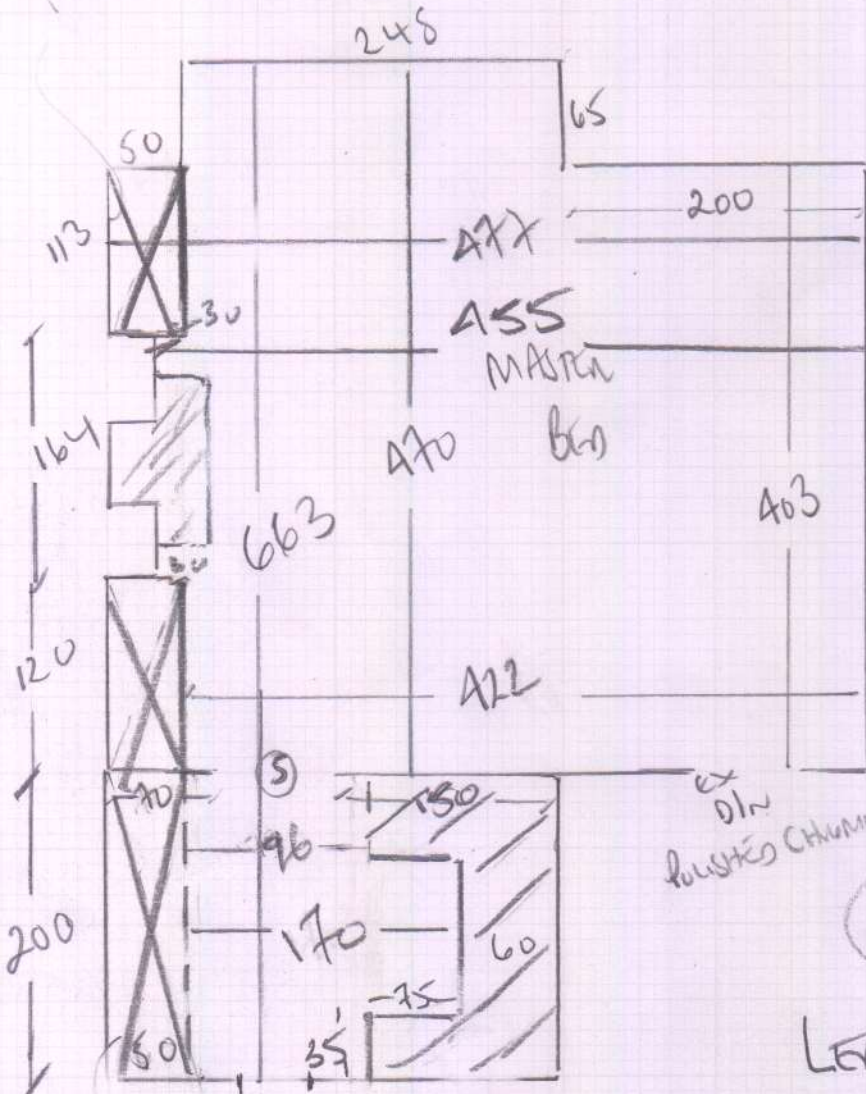

* LEAVE WASTE FROM DRESSING ROOM ON SITE PLEASE *

* APPROX 1.80 x 2.90M *

mrcarpet
 Job No: R18483
 Name: ROBERTSON
 Address: 216 LIME ROAD
 SERI 805
 Tel:
 Sheet: of:

SVEDE
 Colour SWD. 621

BED 465 x 500
 Dressing 180 x 500
 645 x 500

32.25m²

LEAVE WASTE FROM DRESSING ROOM ON SITE FOR CUSTOMER PLEASE !!

FIREPLACE / HEARTH WAS NOT INSTALLED YET
 ON FINAL MEASURE BUT 465 WT WILL REACH CHIMNEY BRICKS SO AN SHOULD FIT OK.
 GRIDDLE AROUND HEARTH + FIT ACCORDINGLY