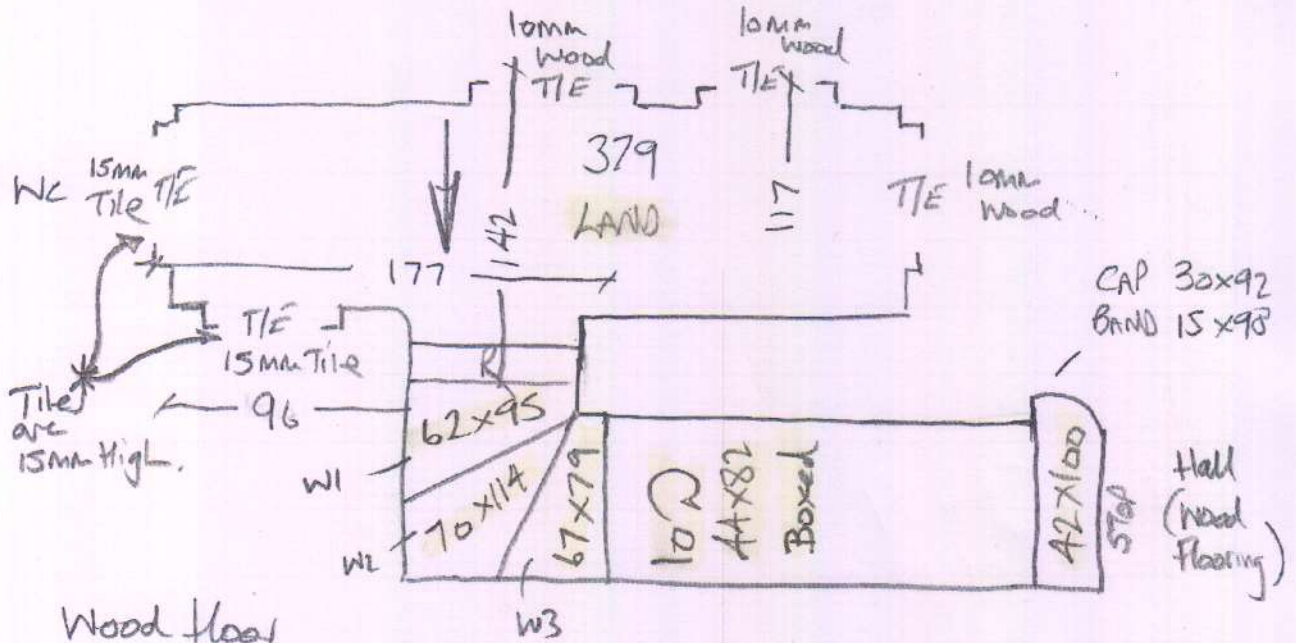

R18488
Savicki's

PERU

PER-204.

Cut Plan 300 x 500
= 15m²

R18488
 SAVICKLS

Wood floor
 NO U/D
 Needs New s/e
 ALI or SATIN ALI BARS