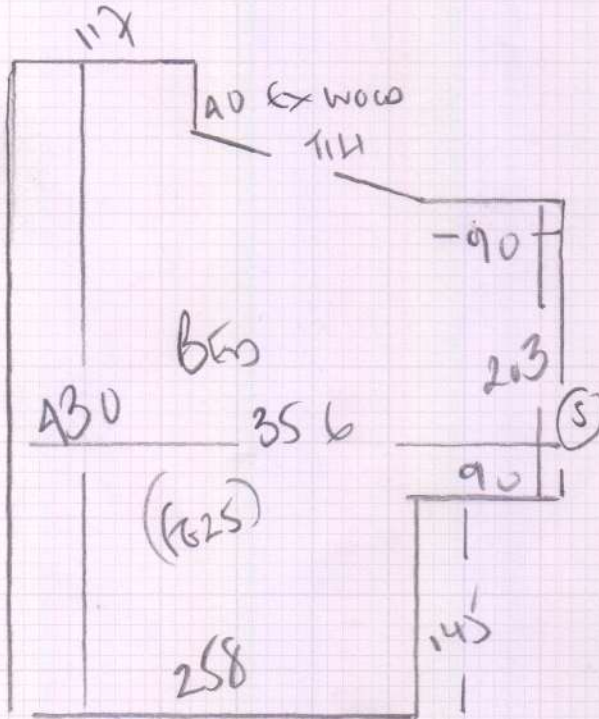

Job No: R18407
Name: WATKISS
Address: 15 Bannockburn Road
SWIS SW

Tel:
Sheet: of:

1st floor bedroom

(S) STAIR DOORWAY AT PRESENT

BEH TREST COLORED
445 x 366

1628m²

Wood floor

Use the Beh Trest and CRUMPS RUBBER + STEEL