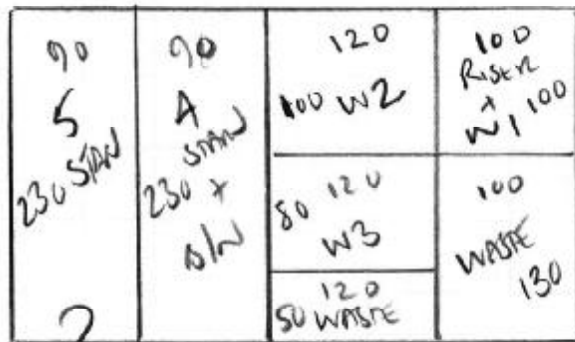

R1849A
FRANGLER
50 CALLOWAY PK AVE
SW20 86L

↑
230
↓

Ohio Stripe
Color 2627/25
Dutchwood Stripe NCS02

Cut Down to 60cm on 55cm Runners
+ PATTERN MATCH STRIPES

TEMPLATE ON SITE 2 RUNS of STRIPES + 3x WINDOWS +
+ RISER

45 x 73 - 70cm TO NEWEL POST

Blw 45 x 85 - 63cm TO CURVE OF BLW

WOOD STRAND

NO VENEER

Stick 1st RISEN

? CUSTOMER ADVISED ABOUT 2 LEVELS ON RISER

SUITE TO BEST RESULTS!

55cm or 60cm WIDE
RUNNERS?