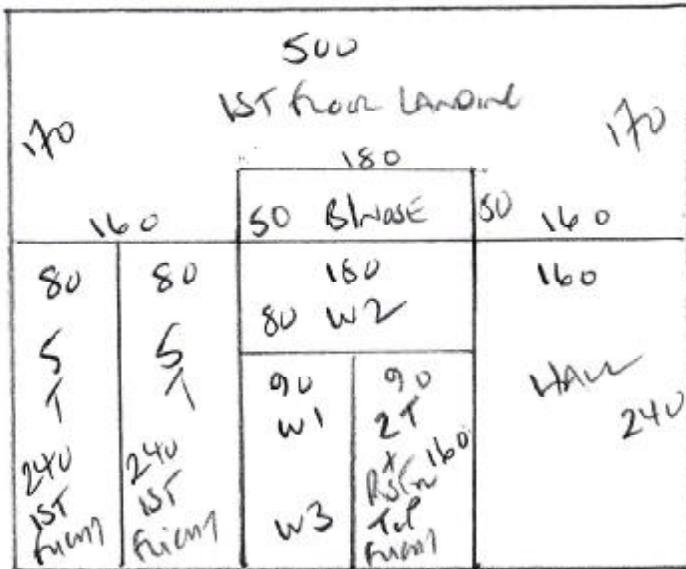

R18499
MC CONVILLE
10 LAKEVIEW BL AVE
SW20 BDL

550

2 Bedrooms
Hall Stairs & LAOD

410

ARABICA
Cocoa Plantation
Plant 550 x 500
Rear 410 x 500
960 x 500

48M²

R 18499
 MC CONVILLE
 10 CALLENTAVAL AC
 SW 20 88L