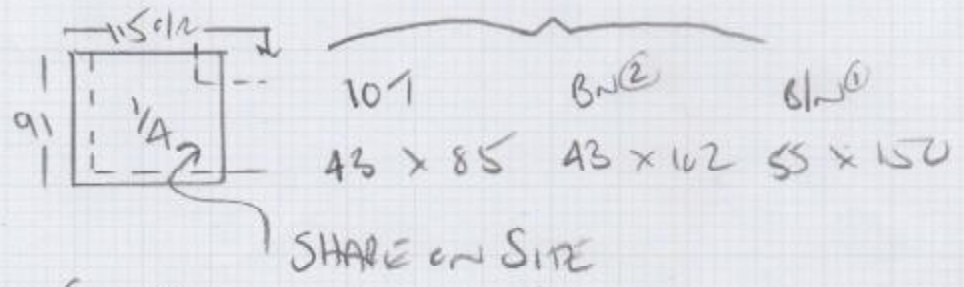

68CM TARCO
 RUNNER

68CM TARCO RUNNER

Riser
 18 x 85
 51
 43 x 88

68CM TARCO RUNNER

68CM TARCO RUNNER

WOOD FRAME
 NO LIFT
 TAPE + SHAPE 2 x 1/4 LAMINA + WINDOWS ON SIDE