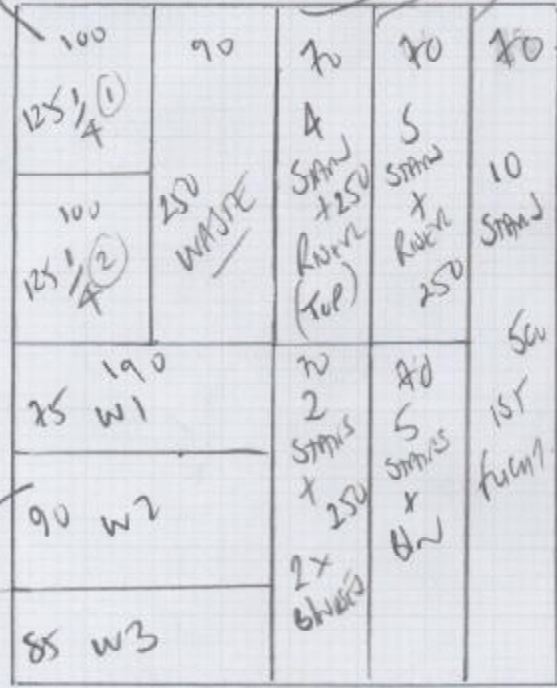

Job No. R18503
 Name: BROWNE
 Address: 12 ENMORE ROAD
 SWISSEL
 Tel:
 Sheet: of

CUT DOWN STAIRS
 TO 68CM WIDE
 RUNNERS

SHAKE ON SITE

STAIRS + 1/4 LANDINGS

Tel from to Ground floor

MAIN LANDINGS WOODFLOORS

BOSTON COAST BUS - 022

RAW 500 x 400

20m²

TEMPLATE 3x WINDOWS
 ON SITE

ALL STAIRS TO BE 68CM RUNNERS.
 10CM GAP AT EACH SIDE

Job No: R18503
 Name: BALDWIN
 Address: 12 ENMORE ROAD
 SWIS 6LL
 Tel:
 Sheet: of

Riser
 17 x 85
 41
 43 x 88
 w1 68 x 100
 w2 80 x 123
 w3 72 x 86
 21
 43 x 88

68CM TARCO
 RUNNER

68CM TARCO RUNNER

Riser
 18 x 85
 51
 43 x 88

68CM TARCO RUNNER

68CM TARCO RUNNER

WOOD FRAME
 NO LIFT
 TAPE + SHAPE 2 x 1/4 LAMINA + WINDOWS ON SIDE