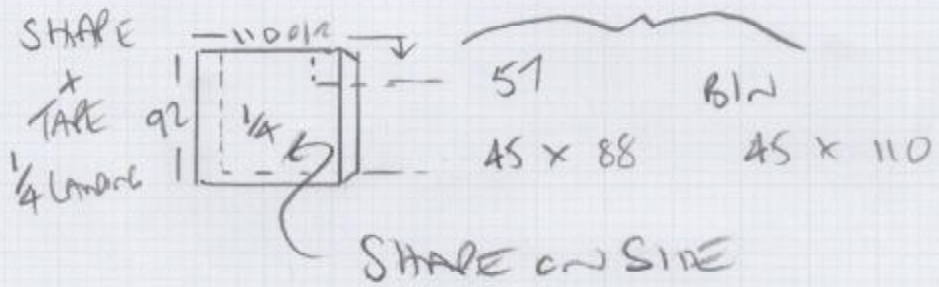

Job No: R18503
Name: BALDWIN
Address: 12 ENMORE ROAD
SWIS 6LL
Tel:
Sheet: of

Riser
17 x 85
41
43 x 88
w1 68 x 100
w2 80 x 123
w3 72 x 86
21
43 x 88

68CM TARCO
RUNNER

68CM TARCO RUNNER