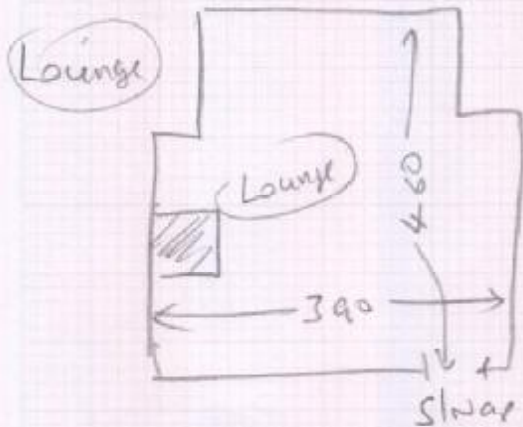

# GROUND FLOOR FLAT

Needs sledge

← 4m x 5m  
or  
470 x 4m

R 18507

MR T. RIDDELL  
15 Crescent Gardens  
London  
SW19 8AJ

← 3.80 x 5m  
or  
485 x 4m

This is a raised hearth  
Fit the underlay up to it  
+ but carpet only over the hearth  
Spray adhesive