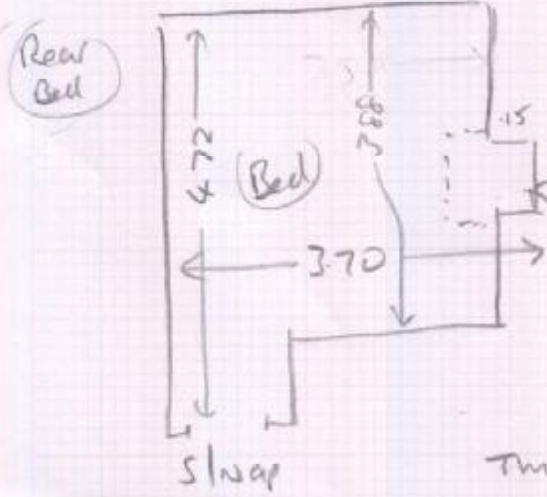

# GROUND FLOOR FLAT

Needs sledge

← 4m x 5m  
or  
470 x 4m

R 18507

MR T. RIDDELL  
15 Crescent Gardens  
London  
SW19 8AJ

← 3.80 x 5m  
or  
485 x 4m

This is a raised hearth  
Fit the underlay up to it  
+ but carpet only over the hearth  
Spray adhesive