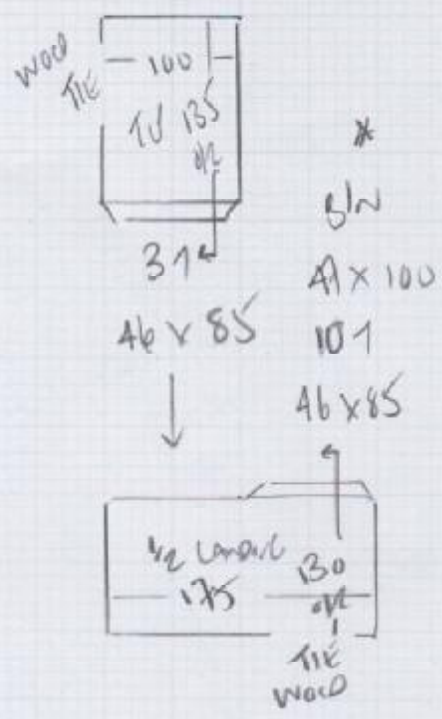

imrcarpet
 R18511
 PAYNE
 52 GASTON ST
 SW17 9HN

880
 HALLWAY
 STAIRS LANDINGS
 beam runner on PT floor
 ANGLIM BROS
 Cover 105
 RAN 880 x 400
 35.20m²
 TAPE Colour To SELECT
 13 LIN MTS TAPE

mrcarpet
 Job No: R18511
 Name: PAYME
 Address: 52 GUSTAV ST
 SW17 9HN
 Tel:
 Sheet: of

60cm
 TAKEO
 RUMBLE
 RISEN
 18 x 80
 131
 45 x 80