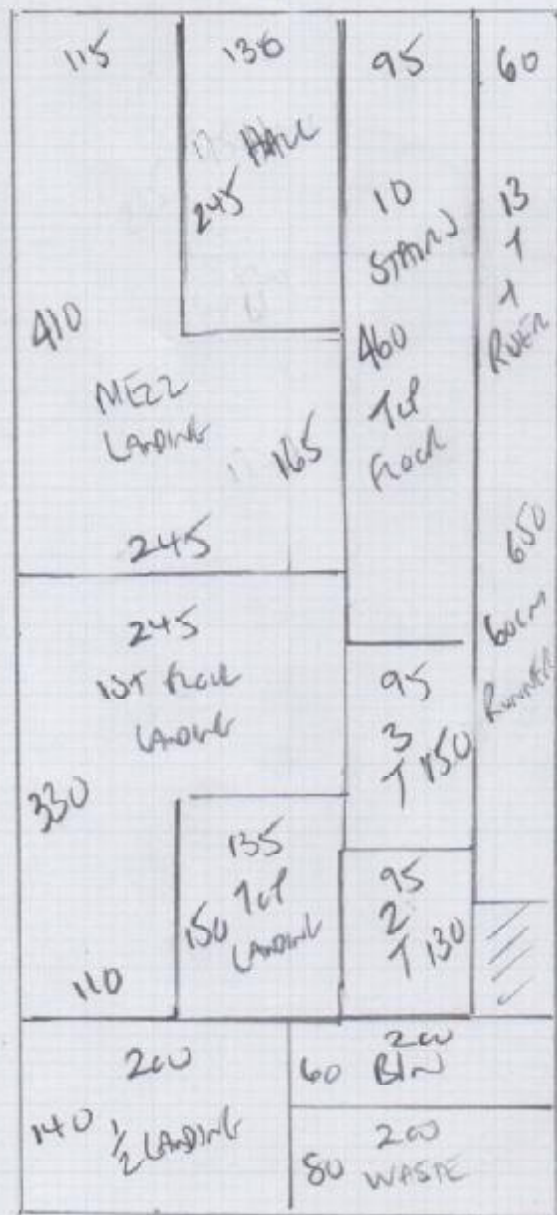

imrcarpet
 R18511
 PAYNE
 52 GASTON ST
 SW17 9HN

880
 HALLWAY
 STAIRS LANDINGS
 beam runner on PT floor
 ANGLIM BROS
 Cover 105
 RAN 880 x 400
 35.20m²
 TAPE Colour To SELECT
 13 LIN MTS TAPE

mrcarpet
 Job No: R18511
 Name: PAYME
 Address: 52 GUSTAV ST
 SW17 9HN
 Tel:
 Sheet: of

60cm
 TAKEO
 RUMBLE
 RISEN
 18 x 80
 131
 45 x 80