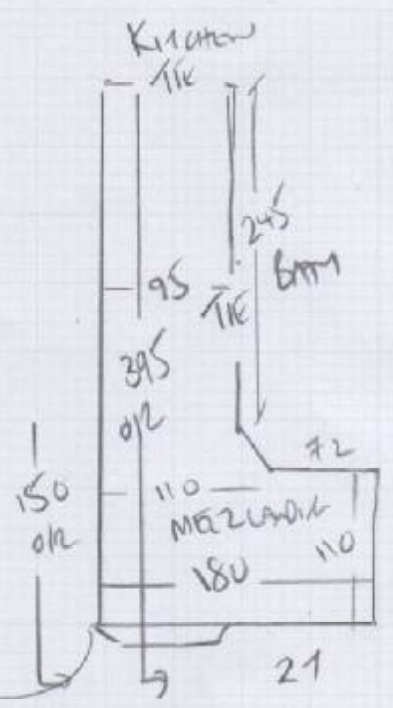

imrcarpet
 R18511
 PAYNE
 52 GASTON ST
 SW17 9HN

880
 HALLWAY
 STAIRS LANDINGS
 beam runner on PT floor
 ANGLIM BROS
 Cover 105
 RAN 880 x 400
 35.20m²
 TAPE Colour To SELECT
 13 LIN MTS TAPE

mrcarpet
 Job No: R18511
 Name: PAYME
 Address: 52 GUSTAV ST
 SW17 9HN
 Tel:
 Sheet: of

60cm
 TAKEO
 RUMBLE
 RISEN
 18 x 80
 131
 45 x 80