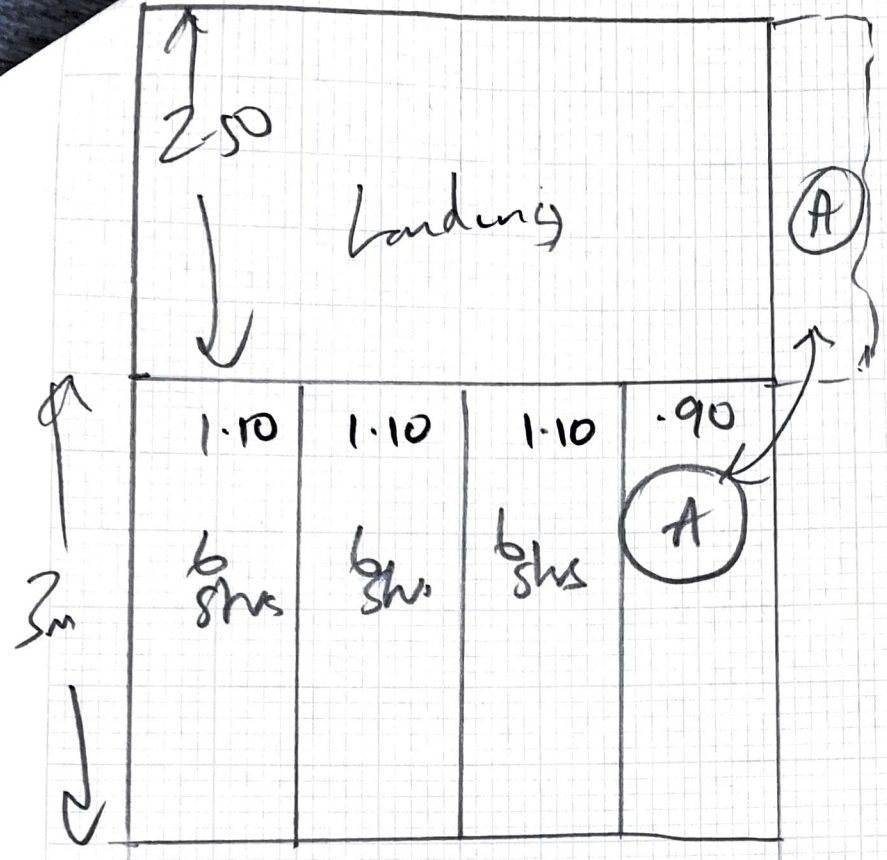

Job No: R18514.
 Name: Silva Brothers.
 Address: 8 Bridge road.
 Finley
 Cullb Fen.
 Tel:
 Sheet:

Obsession Ashes.

front bed 4.70 x 4m.
 rear left 4.80 x 4m.
 rear right 2.80 x 4m.
 landing 2.50 x 4m.
 Plan 3m x 4m.

17.80 x 4m
 = 71.20

Cut Stairs on Site