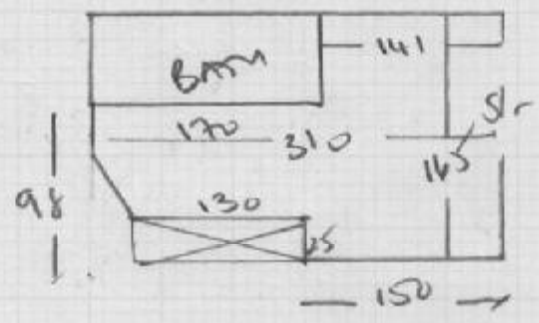

Job No: R18518
 Name: LEBGETT
 Address: 1166 BENKEUK PLACE
 SW19 4NN
 Tel: _____
 Show: _____

Planks →

Planks →

Parton
 SECURITY DESKTOP
 COLON

KITCHEN 375 x 200
 BATHROOM 325 x 200
700 x 200

14m²