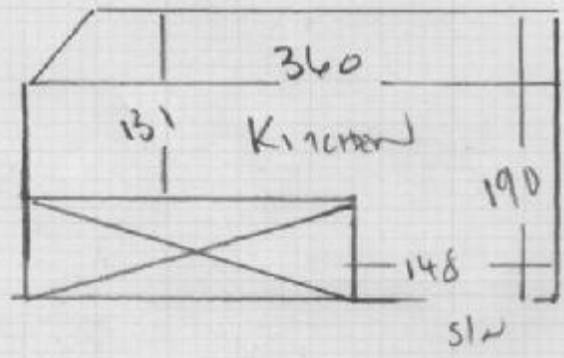

Job No: R18518
 Name: LEBGETT
 Address: 1166 BENKEUK PLACE
 SW19 4NN
 Tel: _____
 Show: _____

Planks →

Planks →

Parton
 SECURITY DESKTOP
 COLON

KITCHEN 375 x 200
 BATHROOM 325 x 200
700 x 200

14m²