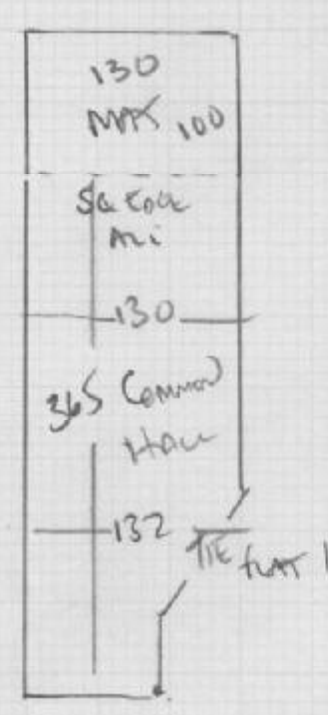

Job No: R 18524  
 Name: HENSEN  
 Address: 128 ROSENBERG RD  
 SE 218 LG

COMMUNAL HALL

GRABBAR CARPET 113

470 x 400

1880m<sup>2</sup>

Job No. R18524  
 Name: HENSEN  
 Address: 128 ROSENDALE RD  
 SEZI BLG

Tel: \_\_\_\_\_  
 Sheet: \_\_\_\_\_ of \_\_\_\_\_

COIL MAT NATURAL  
 1.35 x 100 M  
 + SQ EDGE 135 M

bln 45 x 82  
 107  
 45 x 80

51  
 45 x 48