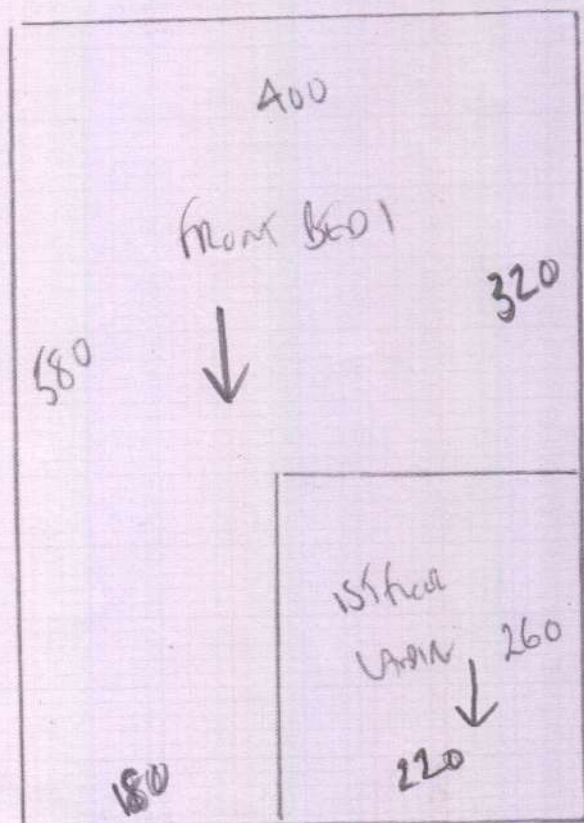

800
800

R18528
MAYES
22 uluwa (all day)
KINGSTON
K125LD
1 of 2

ABOYUNMI LANE
JERARANDA
HEAVEN FIREWEAVE

- Row 1 800 x 400 ✓
- Row 2 580 x 400 ✓
- Row 3 500 x 400 ✓
- FRONT Bldg 2 430 x 400 ✓
- 2310 x 400

550

9240m²