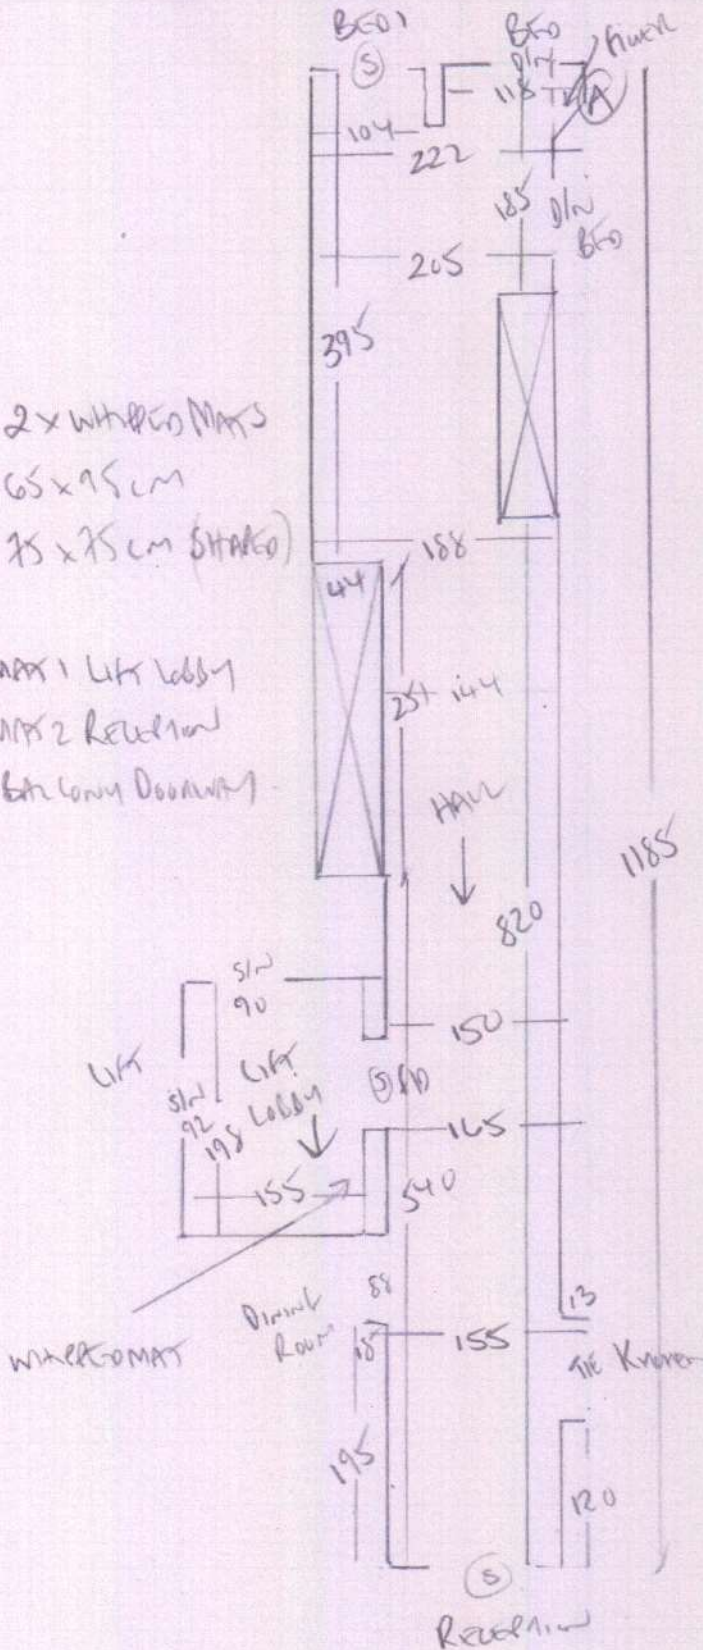

R18538
 1KNS
 FAT D 2ND floor
 AT LKMTX 60MS
 SWIX 00F

Plan Lock
 Core 639/19

Plan 1250 x 500
 Reception 750 x 500
 2000 x 500

100m²

R18538
KONS
FURT 2nd floor
A1 KENNEX CONS
SWIX 00F.

- 2 x WATERCOM Mats
- 1) 65 x 95 cm
- 2) 75 x 75 cm (STAIRS)

MAX 1 Lift Lobby
 MAX 2 Reception
 Entrance Downway

WATERCOMAT

Drink Room

Reception

Reception