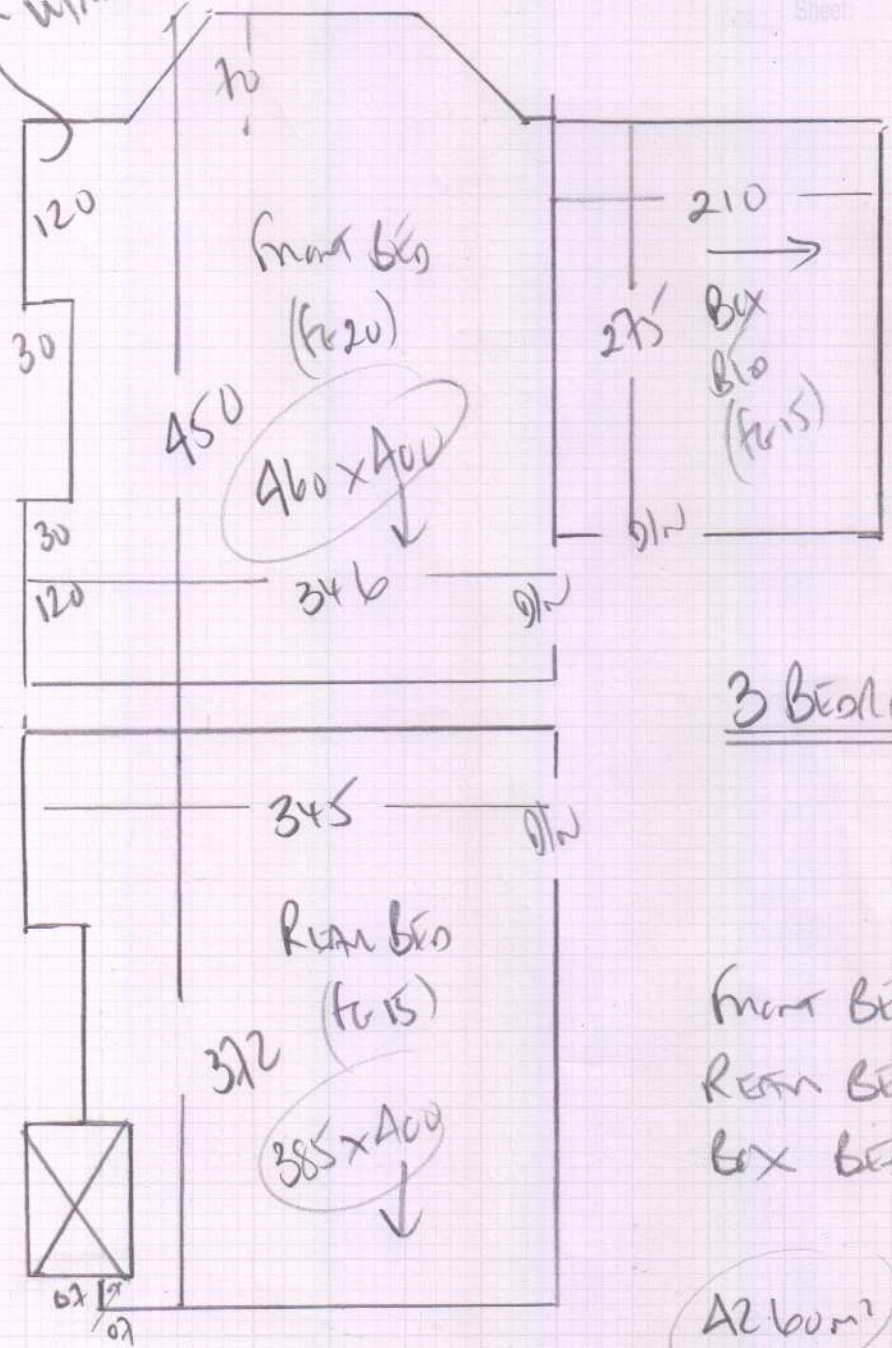

Job No: R18544
 Name: BURNHAM
 Address: 41 ESTELA AVENUE
 K13 6HX
 Tel:
 Sheet: of:

2 MAN W/ROSE

3 Bedrooms

Front Bed 460 x 400
 Rear Bed 385 x 400
 Box Bed 220 x 400
1065 x 400

4260m²

OR
 360 x 500 18m²
 360 x 400 1440m²
220 x 400 880m²

Wood floor
 Ultra low pile (WAFLE) on feet
 Ex emb stone
 Aci BARS + optional Same Aci

41.20m²