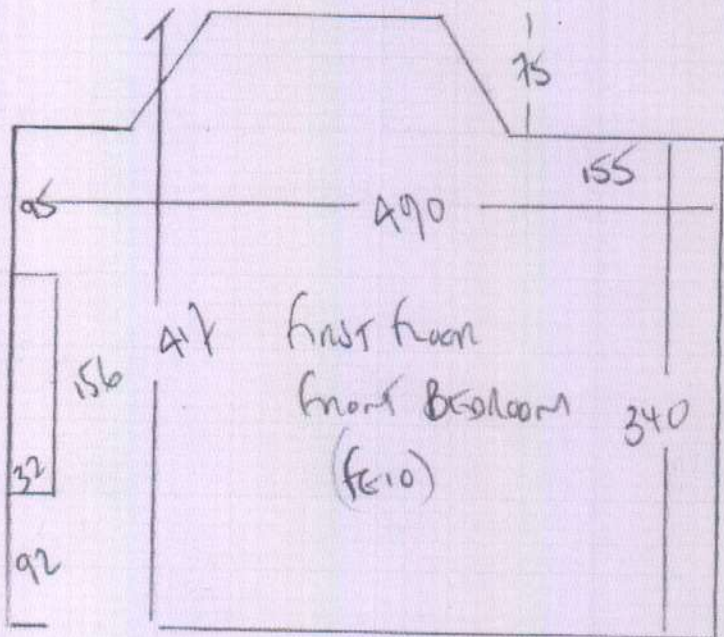

WOOD FRAME BEAMS

ULIK LAK LINE ON PLUM EXIST STAGE

EX ALI DINAR DOORWAY

RISSO
HAZELL
88 BROOKWOOD ROAD
SW18 5DB

Bedroom

BELGRAVE TWIST 'SO'
COLOR BEL-SIMS

430 x 500

2150m²