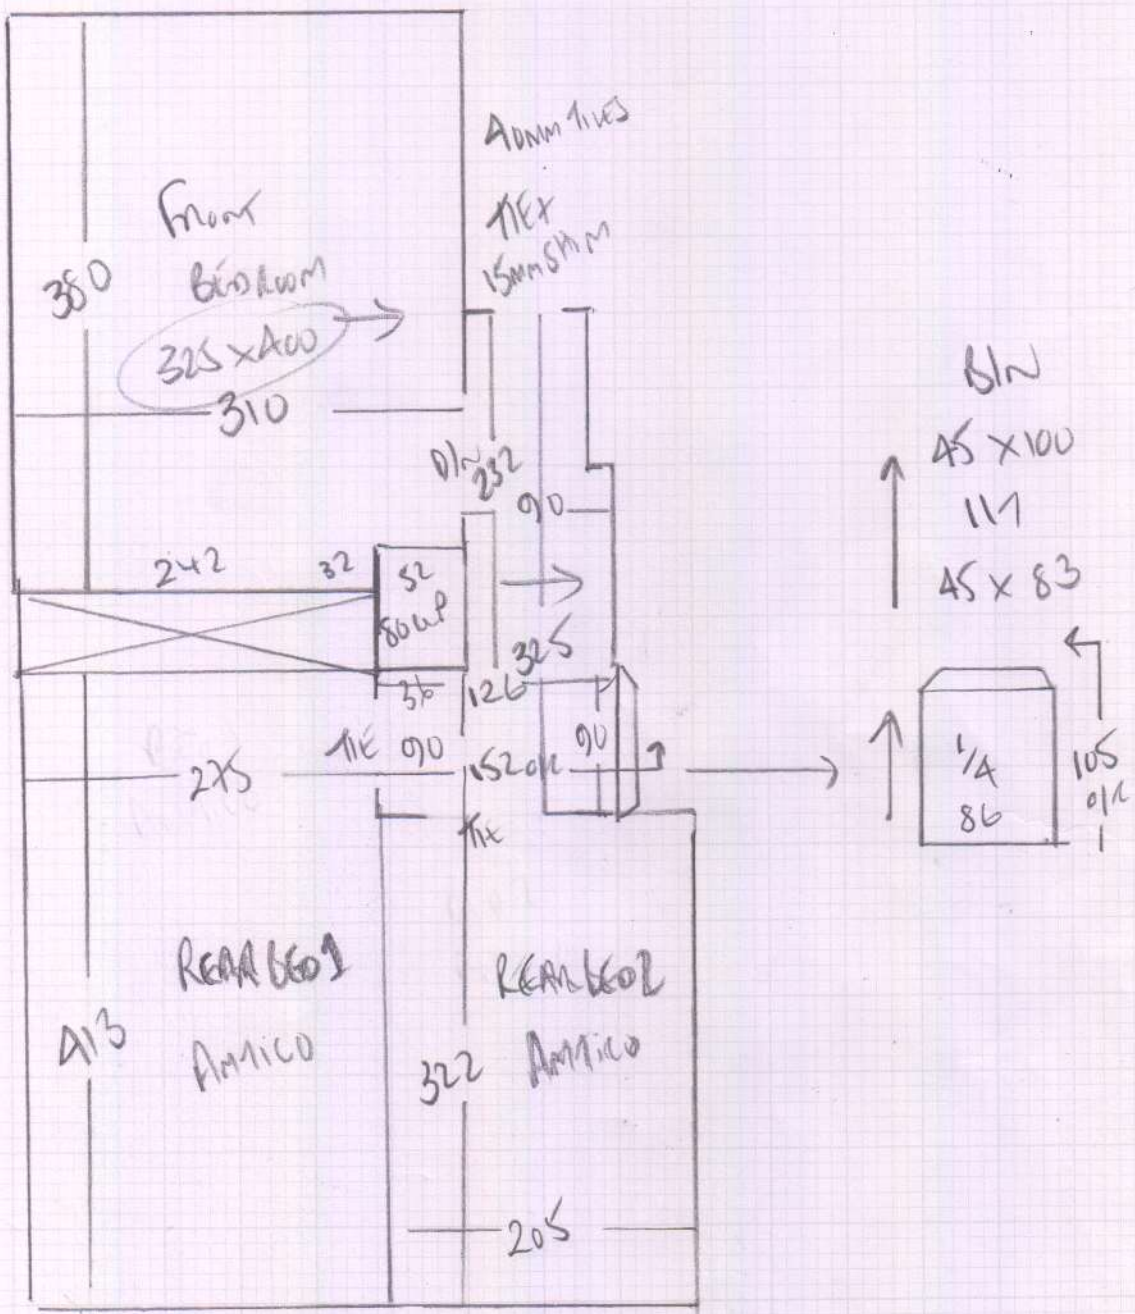

Job No: R18552
 Name: SCHEMATA
 Address: 40 Newbourn Green
 NEWMARSDEN
 KT3 5HS
 Tel:
 Sheet: 1 of 2

SPANS + LANDINGS

ALBORAN
 Color - ALB037

Plan 310 x 400

24m²

front Bedroom

ALBORAN ²⁰²⁰⁵
 Color ALB-037

325 x 400

13m²

485 x 400

Job No: R18552
 Name: SCHEMBI
 Address: 40 NEWBURN GARDEN
 K13 5HS
 Tel:
 Sheet: 2 of 2

WOODEN FRANKBANDS
 NO UPST
 REAR 601 WILL REQUIRE BANNERS IF AMTICO
 SAME AS BARS