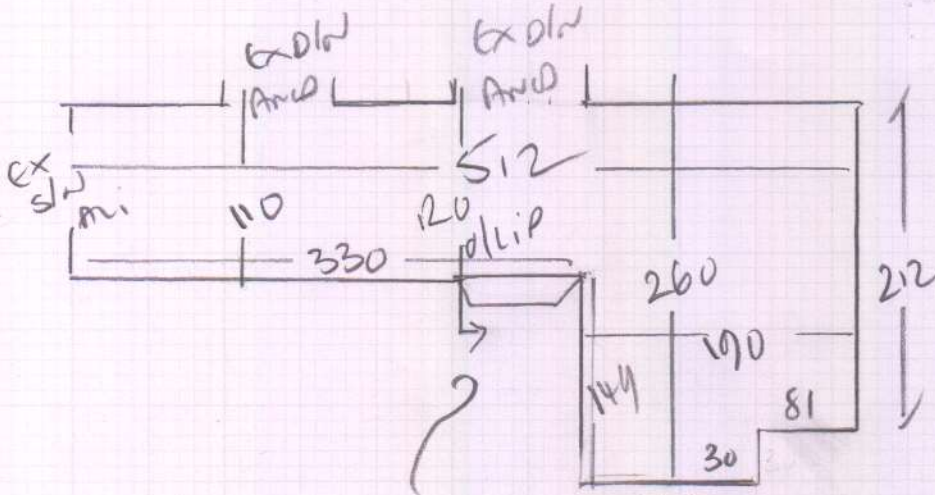

NEXT TO LAST HUE  
ON RIGHT

Job No: R18559  
Name: HENNINGSON  
Address: MOSTYN COTTAGE  
CHURCH LAMM  
Tel: SW19 3HL  
Sheet: 1 of 1

Top Landings

STAIR T/O TO 110  
Grass in DARK BROWN CHECK - DIFFERENT CARPET!!

CLOSEST MATCH TO EXISTING CARPET

LINTAS 50 COLOR LN150-211

525 x 400

21m<sup>2</sup>

WOOD FLOOR

UPHOLSTERY TRIM AND GOOD RUBBER

EXISTING SKIRTS

EXISTING DOOR BAN