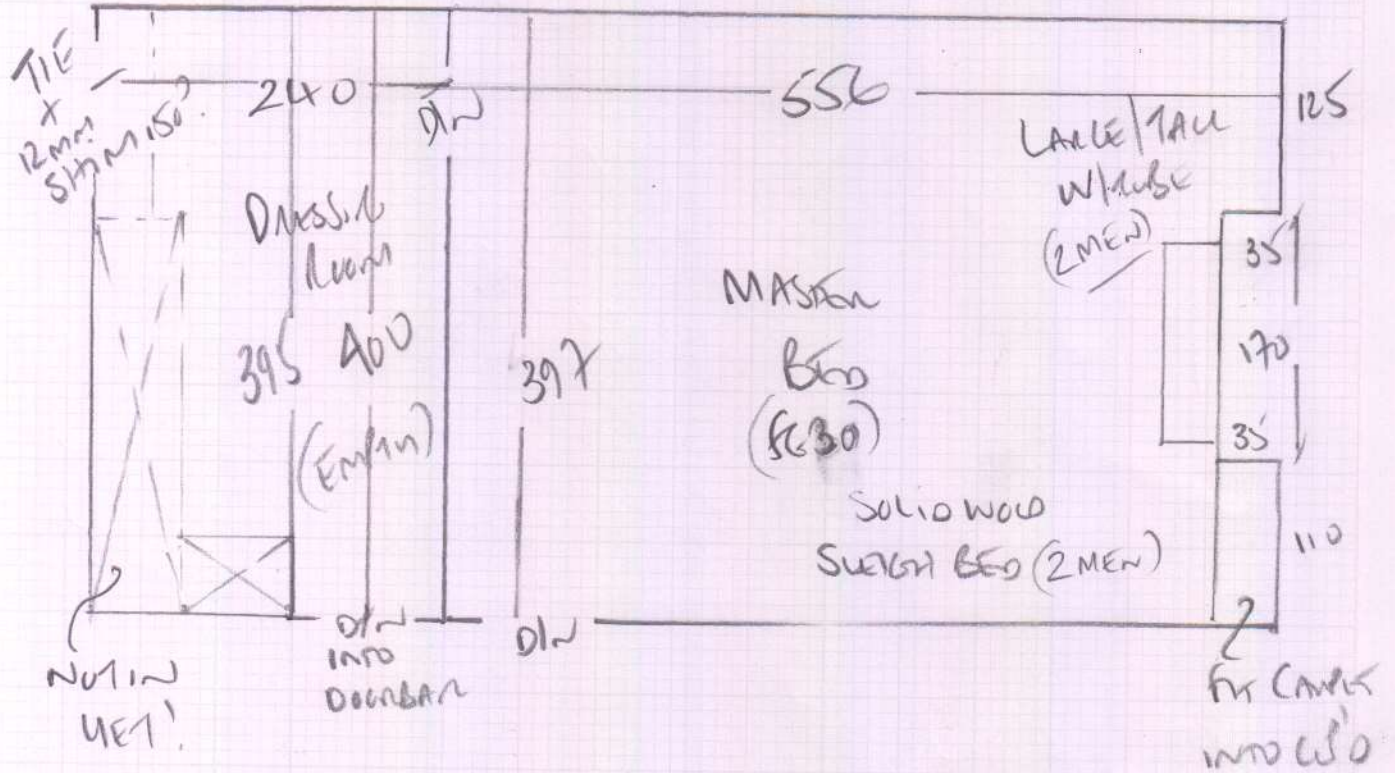

WOOD floors

DRESSING Room - NO LIGHTS

MASTER BED - ULTIMA Twist and Rubber

EXISTING SLEGE TO MASTER BED ONLY

Job No: R18563
 Name: FISHER
 Address: SPARKSIDE GOAD
 SW19 5EY
 Tel:
 Sheet: 1 of 1

DRESSING ROOM

ULTIMA Twist Colour MERCURY

250 x 400 (10m²)

MASTER BED ROOM

WESTEND VENT Colour MARSCAPONE

540 x 400 (22.80m²)

+ New Painted Air

DOUBLETS TO ALL ROOMS

OFF ST FROM LAUNDRY

+ FURMER 2 x T/EGGS

+ FURMER 3 x D/WAPS

IN TOTAL

6 x D/WAPS

3 x T/EGGS