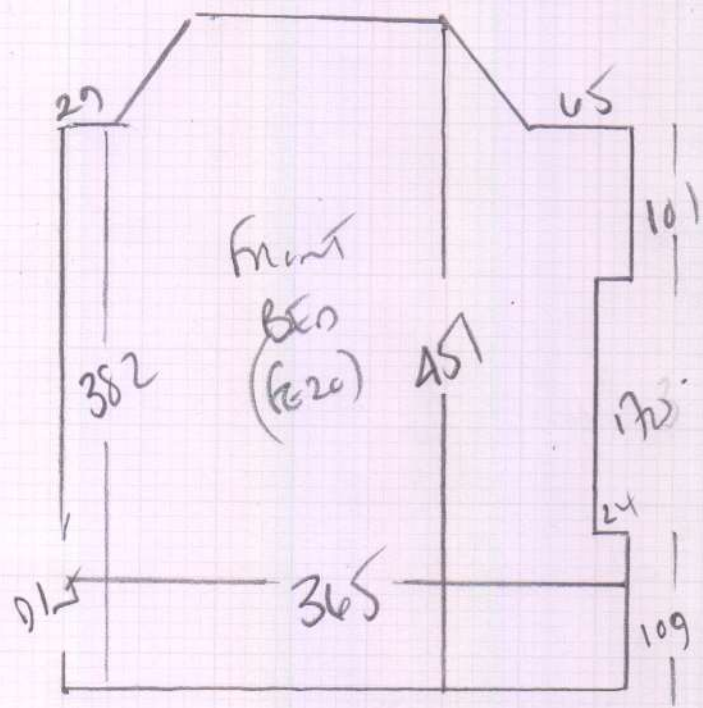

Job No: R18564  
Name: GARDNER  
Address: 41 Lambton Rd  
SW20 0LW  
Tel:  
Sheet: of:

1st floor front bedroom

Roskeen Loop  
Carpet Rus-601

465 x 400

18.60 m<sup>2</sup>

- WOOD FLOORING
- UPHOLSTERY FRAME ON OLD UPHOLSTERY
- EXISTING SLEEVE + 2 NEW STICKS
- NEEDS 'PARENTHERY'
- AND D/MAT + OFFICE CAST FOR SMO BRASS