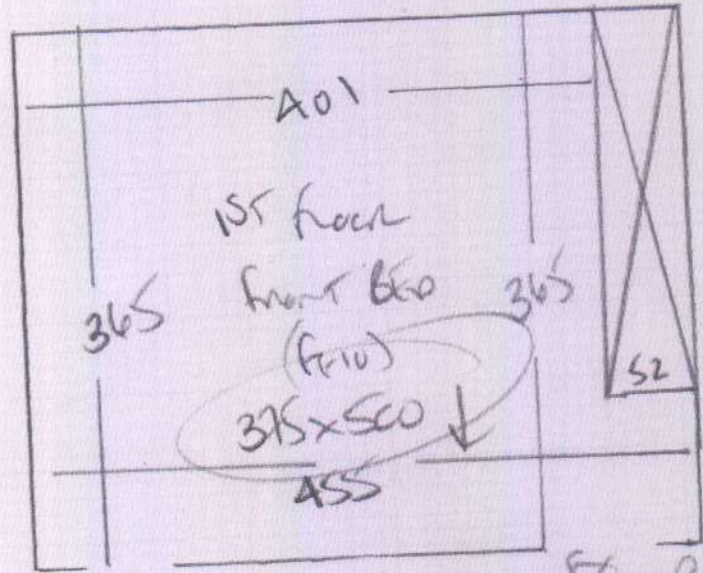

R18580
 FREELIGHTEN
 19 AMITY GROVE
 SW20 0LR

WOODEN BEER MATH

LINEAR TRUST 'A002'
 CODED LMA0-207

375 x 500

18.75m²

BY DRAWN
 SAM ALI

WOOD HANDS

EXISTING GRILLER + 6 NEW STICKS