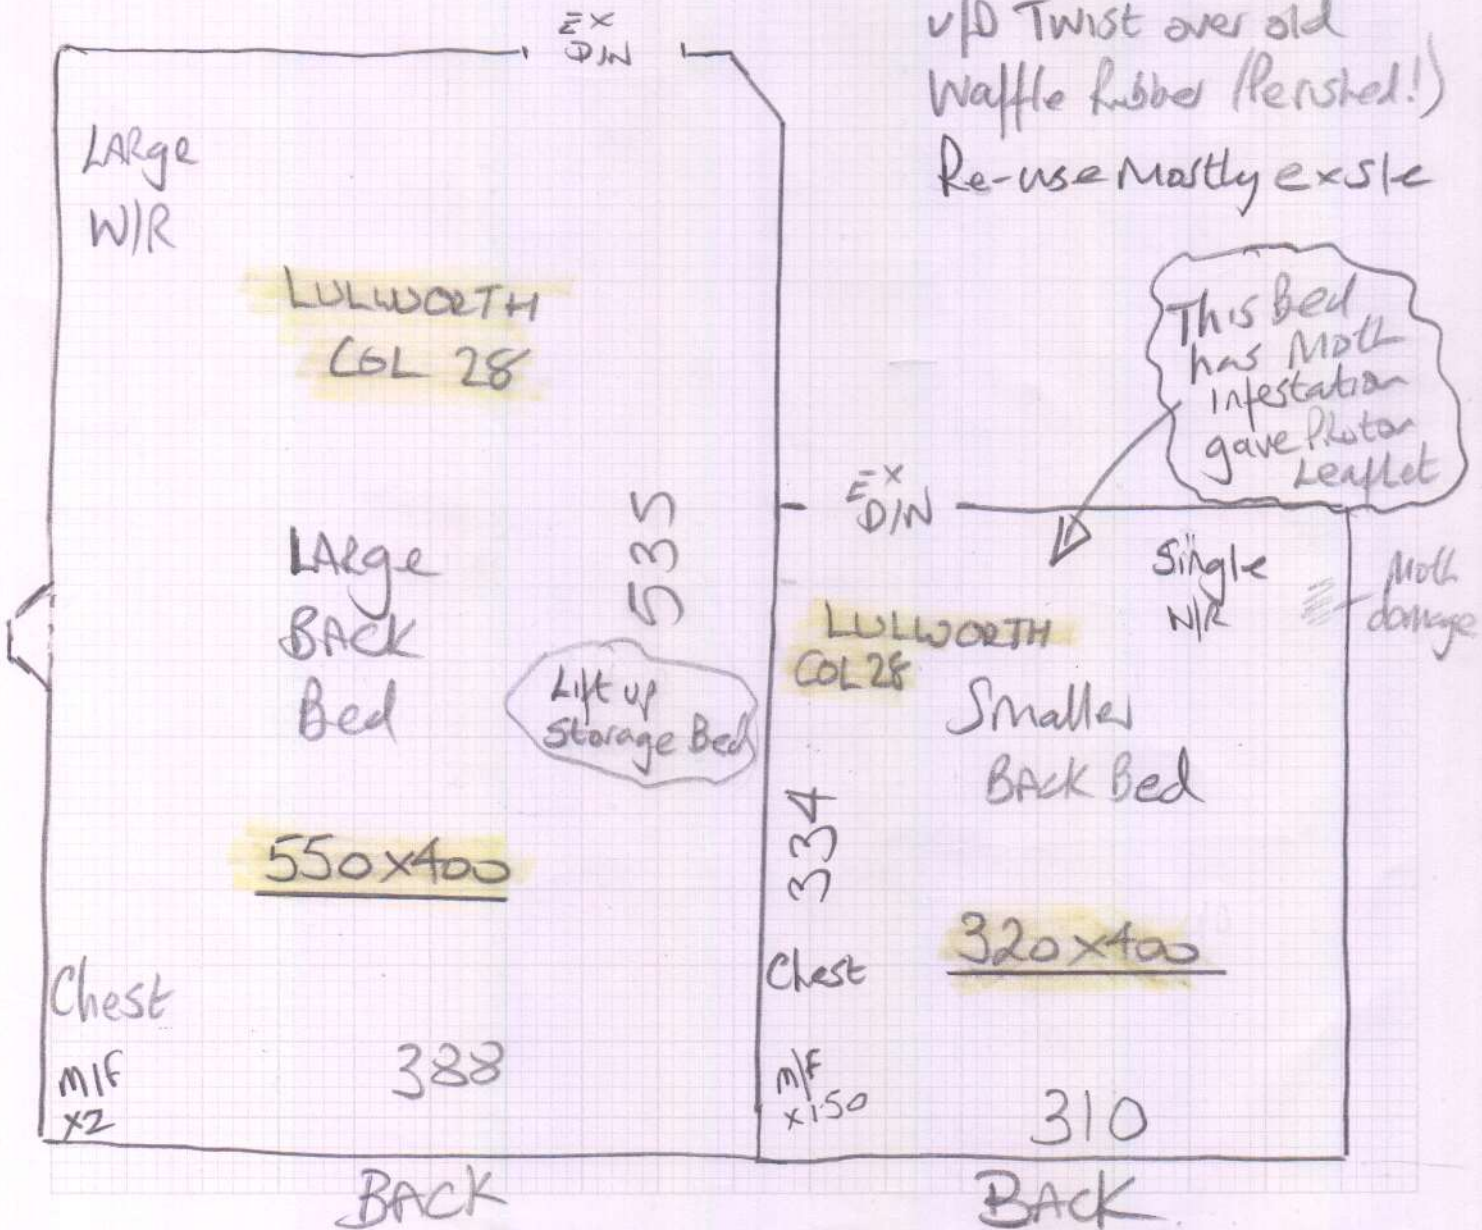

FRONT.

LAND LOUNGE

COL ZEO 0781. R18581

Name: Foley  
Address:

Tel: 1 of 1.

Kea  
Book  
cases  
Fixed  
to wall

This room to be fitted  
on Durafit u/Lay  
& stuck to prevent  
Castor Chair rocking  
CARPET (like existing)

Might need to  
cut around book cases?  
if so, new site req here \*

Wood floors  
u/p Twist over old  
Waffle rubber (Perished!)  
Re-use mostly ex site

This bed  
has Moth  
infestation  
gave Photor  
Leafflet