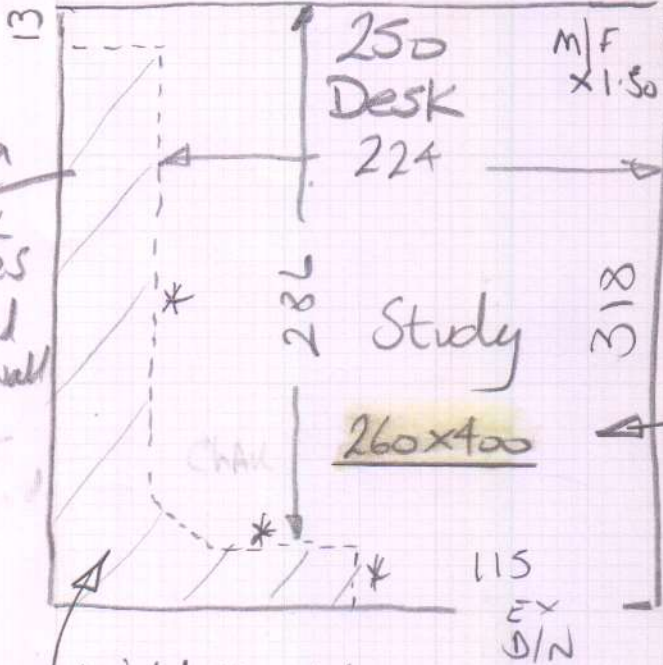

FRONT.

LAND LOUNGE

COL ZEO 0781. R18581

Name: Foley  
Address:

Tel: 1 of 1.

Kea  
Book  
cases  
Fixed  
to wall

This room to be fitted  
on Durafit u/Lay  
& stuck to prevent  
Castor Chair rocking  
CARPET (like existing)