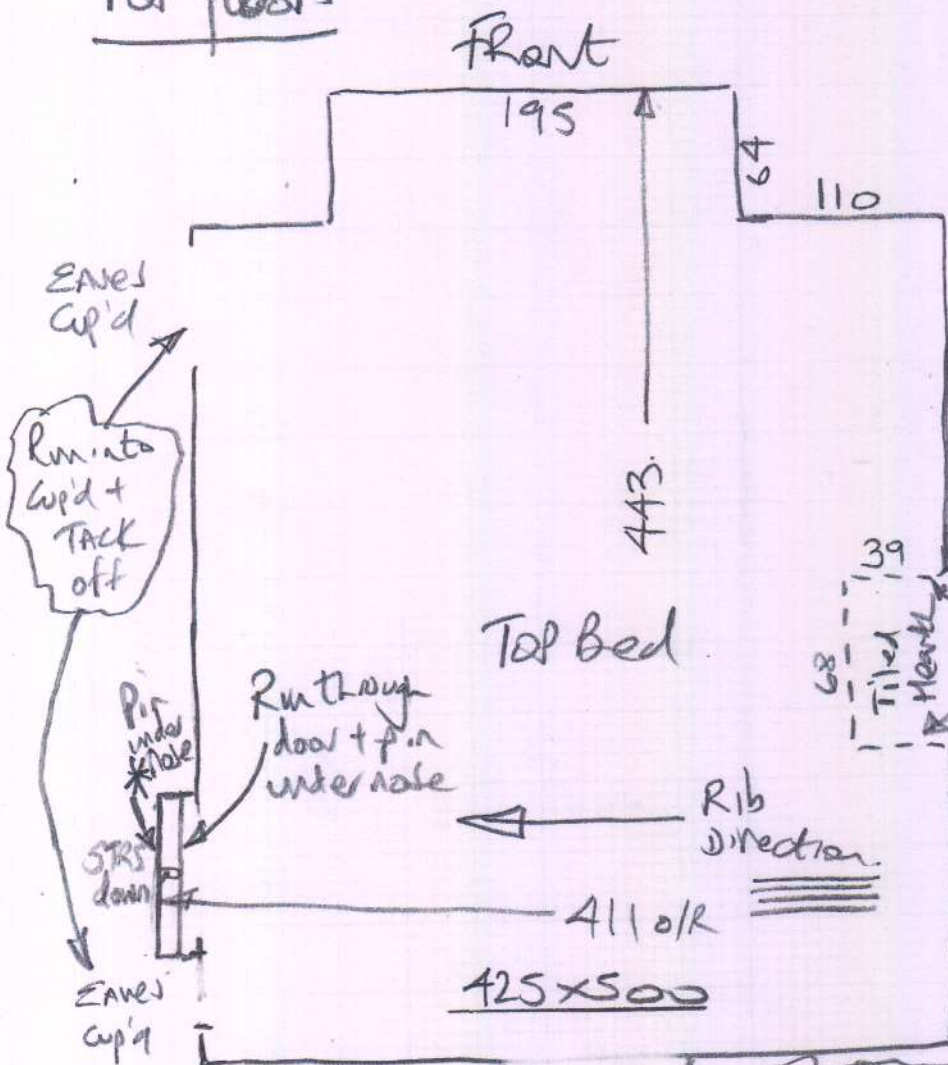

TOP floors

R18586
Wilby

DAKOTA - DAK - C65
= 425 x 500
= 2125m²

Fits/strip.
around flush
hearth + tiles

V/Lay = 18m²

Wood floor
No u/d

Move furniture - Sofa bed (2 Men)
4x Low doors - Gave keys No.
Needs New st

(Also broken
floorboards)

* Be very careful of DARK color paintwork.

* Run through door + pin under nose