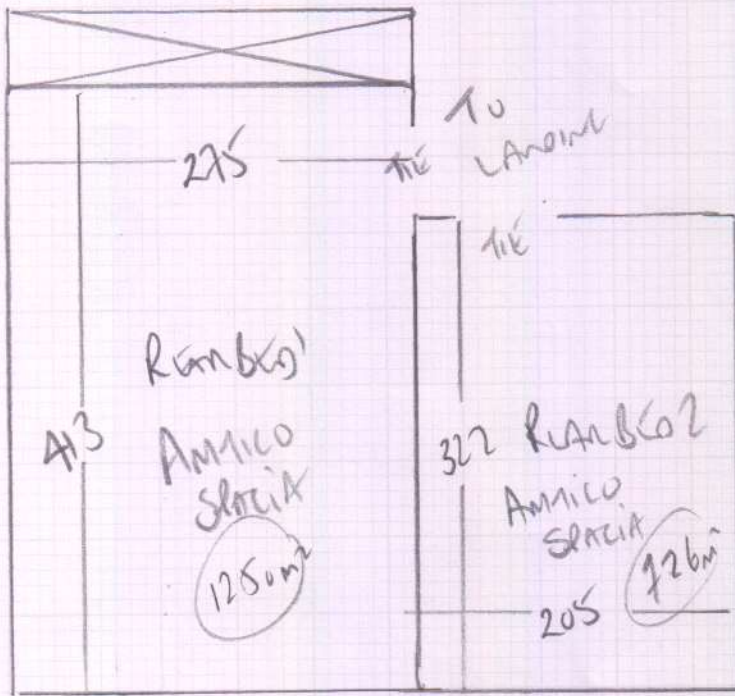

Job No: R18590
 Name: SCHEMEN
 Address: 40 NEWBURN WIL GREEN
 NEW MAIDEN
 Tel: K13 5HS
 Sheet: of

2 Rear Bedrooms

AMILLO SLACIA

FEATHER OAK

SSSW 2533

INC 10% WASTE 1250m²

126m²

1976m²

8 Boxes @ 25m² = 200m²