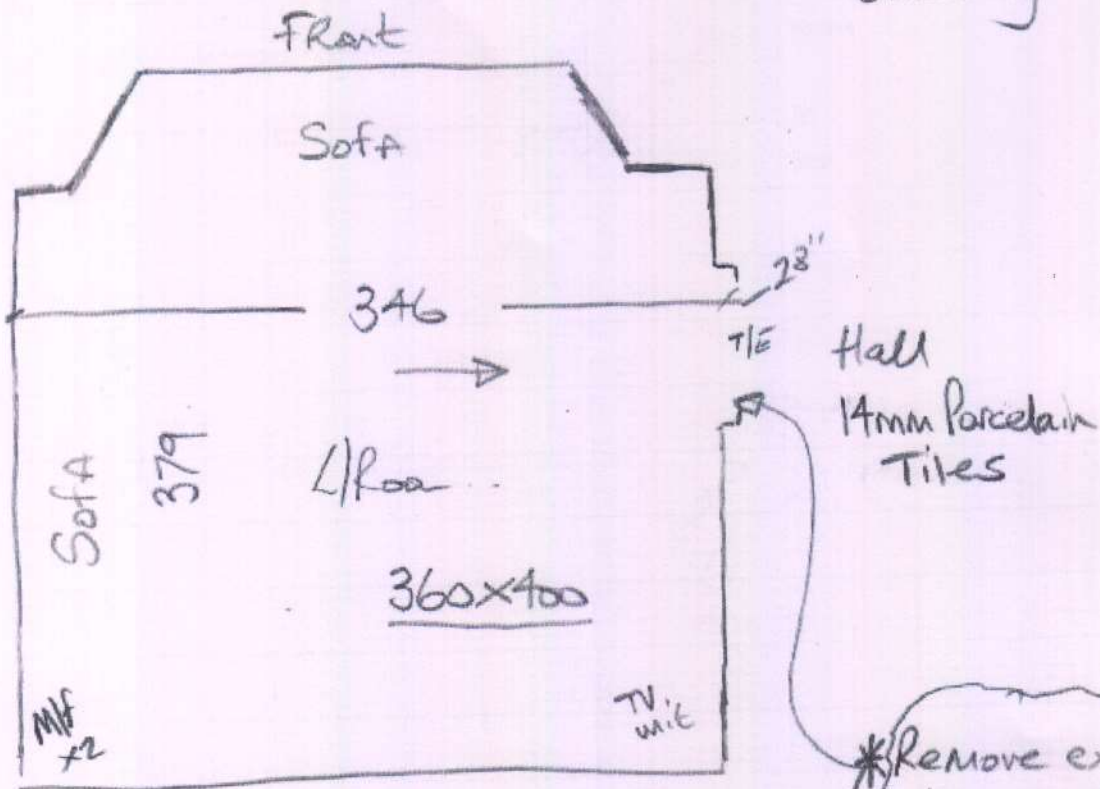

Rutland 50 - RUT50E50
= 360 x 400 = 1440m²

R18592
Sweeney

*Remove ex BAR
*fit new T/E

wood floor.
u/D Twist or Lux pu foam
move furniture 2x2 seat sofa
Door ok
Mostly ex site.
ANOD BAR.
Grand floor/Easy Access.

*Customer to
Cut away mastic
between BAR & tiles
(See photo)