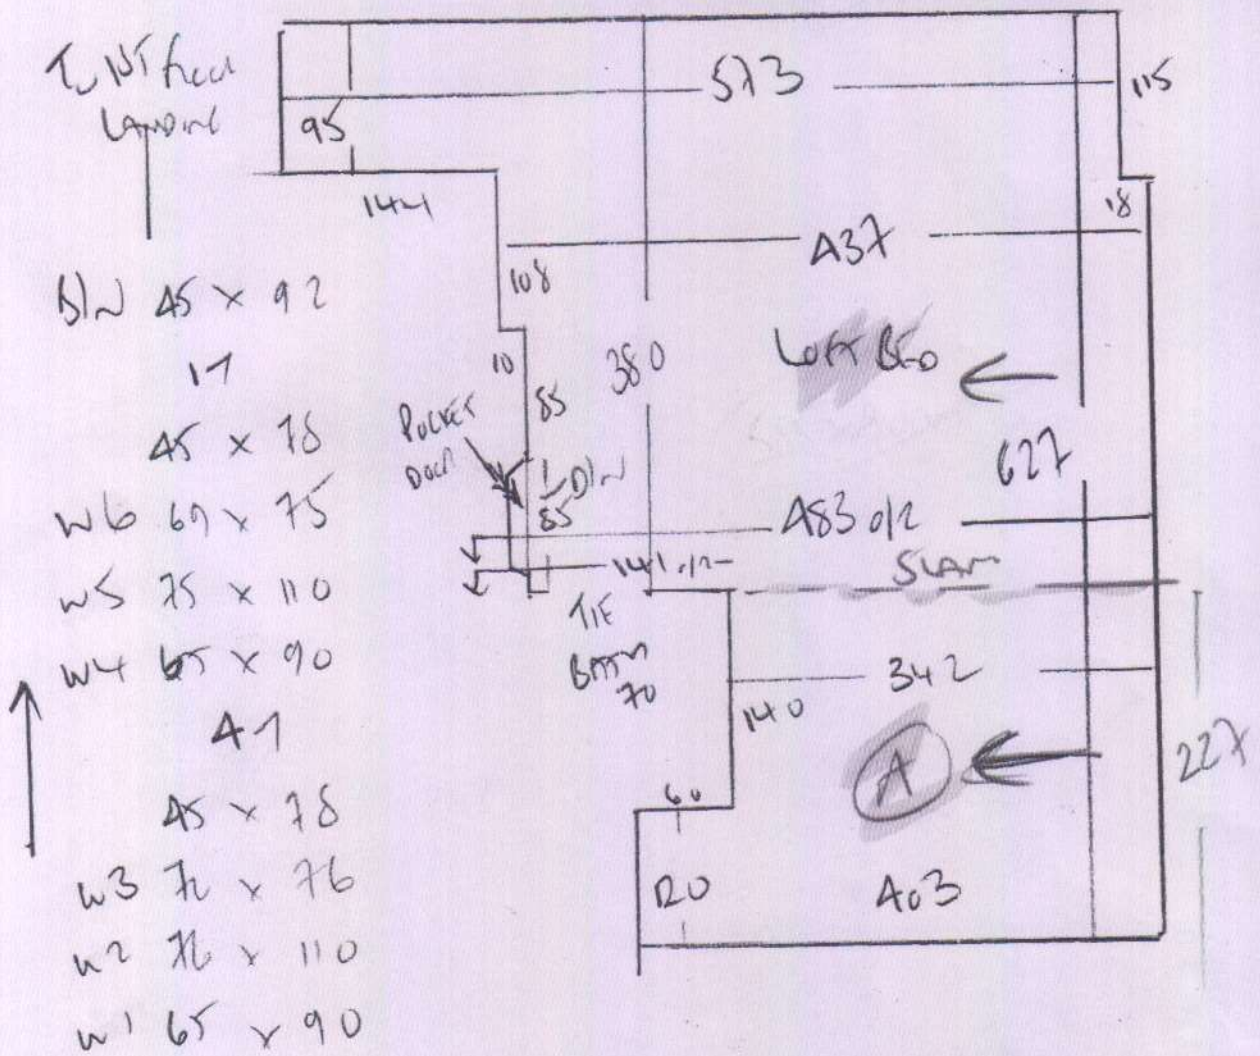

R18594
STERN
9 CIRCLE GARDENS

Swig BOX
1 of 2

LOFT 600
(2 x PIECES WITH SEAM)

WESSEX VELVET
860 'SECONDS'
CASH WASH

860 x 400

3A 40m²

R18594
 STICK
 9 CURVE GAPEL
 SWING 3JX
 2 of 2

- 2.10 feet Landing
- 95
- 144
- 108
- 10
- 85
- 380
- 627
- 627
- 141.12
- 116
- 60
- 70
- 140
- 60
- 20
- 227
- 115
- 18
- 573
- A37
- 573
- 115
- 18
- 627
- 342
- 342
- A03
- A02
- A01
- A03
- A02
- A03
- 21
- 45 x 77
- Rider 40 x 75

NEW BUILD
 WOOD FLOOR
 NO WHITE
 CURVE COVER STAIR
 STAIR AIR BAND
 WOOD PU FLOOR