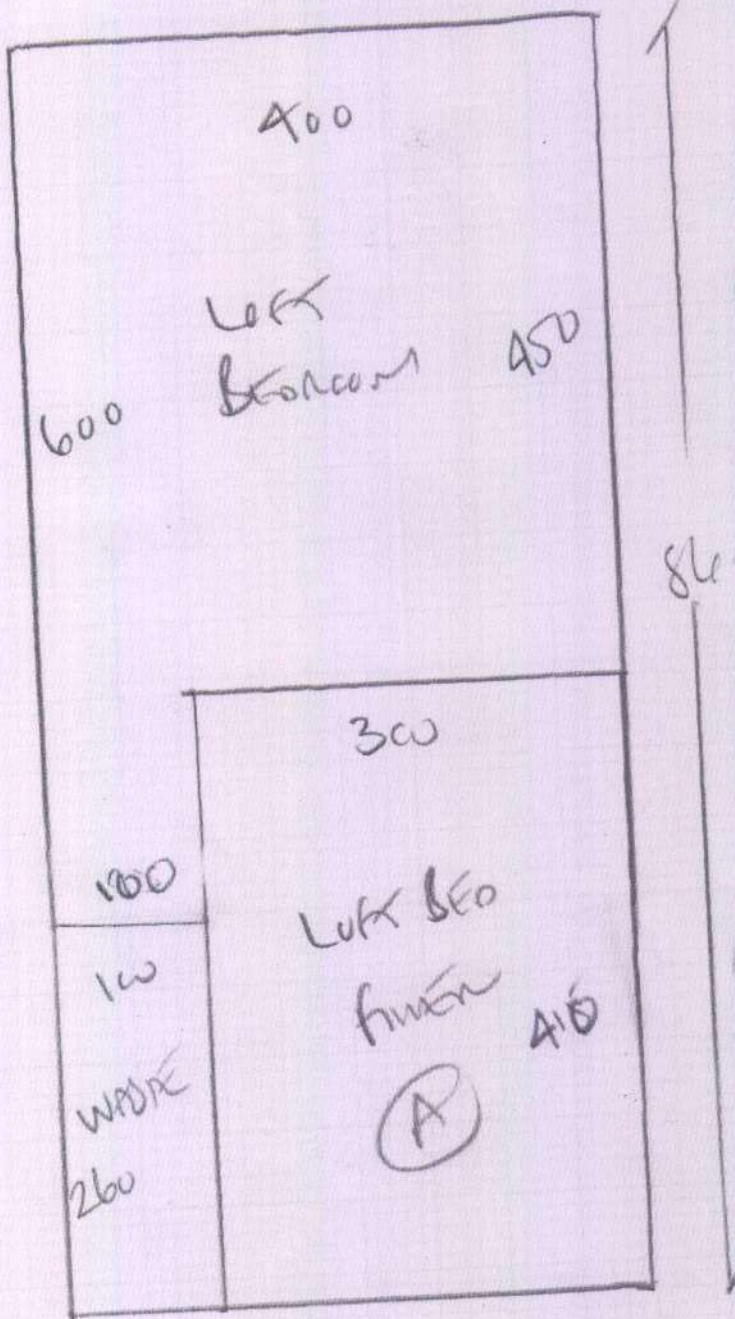

R18594
STERN
9 CIRCLE GARDENS

Swig BOX
1 of 2

LOFT 600
(2 x PIECES WITH SEAM)

WESSEX VELVET
860 'SECONDS'
CASH WASH

860 x 400

3A 40m²

R18594
 STICK
 9 CURVE GAPEL
 SWING 3JX
 2 of 2

- 2.10 feet Landing
- 95
- 144
- 108
- 10
- 85
- 380
- 627
- 627
- 141.12
- 116
- 60
- 70
- 140
- 60
- 20
- 227
- 115
- 18
- 573
- A37
- 573
- 115
- 18
- 627
- 342
- 342
- A03
- A02
- A01
- A03
- A02
- A03
- 21
- 45 x 77
- Rider 40 x 75

NEW BUILD
 WOOD FLOOR
 NO WHITE
 CURVE COVER STAIR
 STAIR AIR BAND
 WOOD PU FLOOR