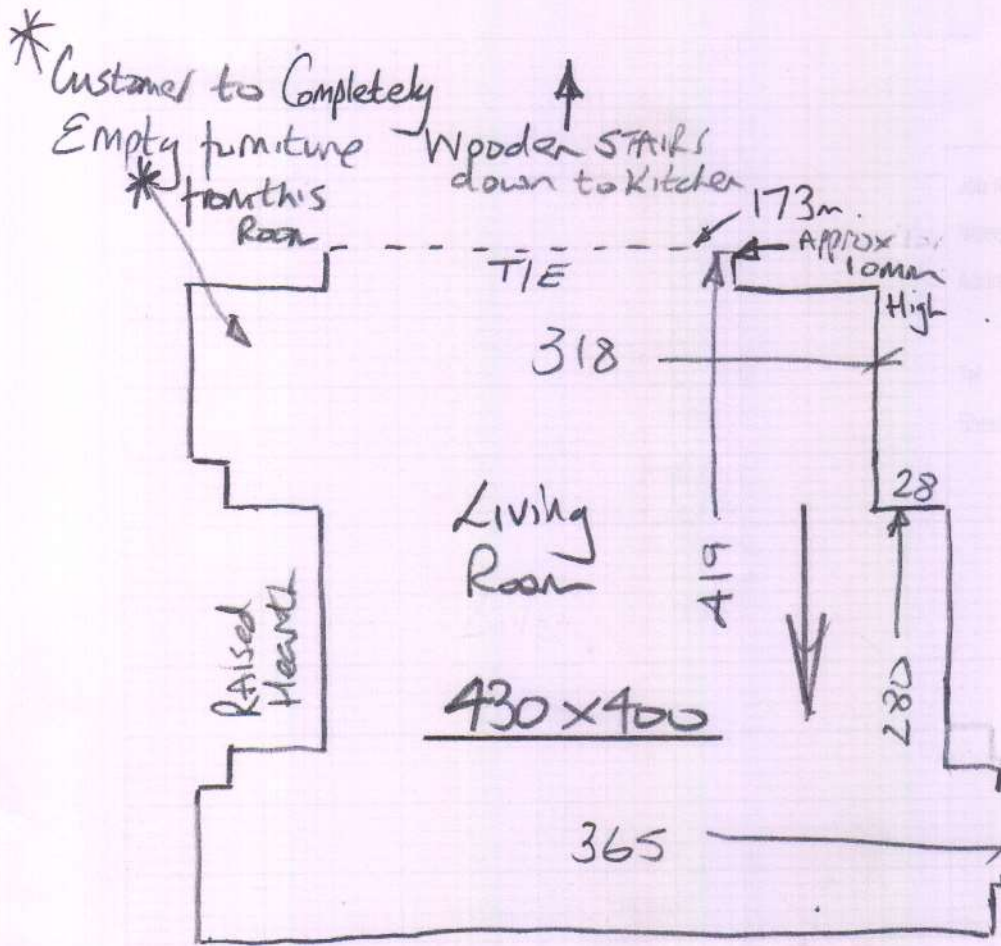

R18597
Ryan

VIVAWAI IV
COL 119.
Wood floor
EX 5/1e
U/O - Wool loop
or 8mm foam
Door OK

U/O

EX WOOD TH

HALL (TIMBER)