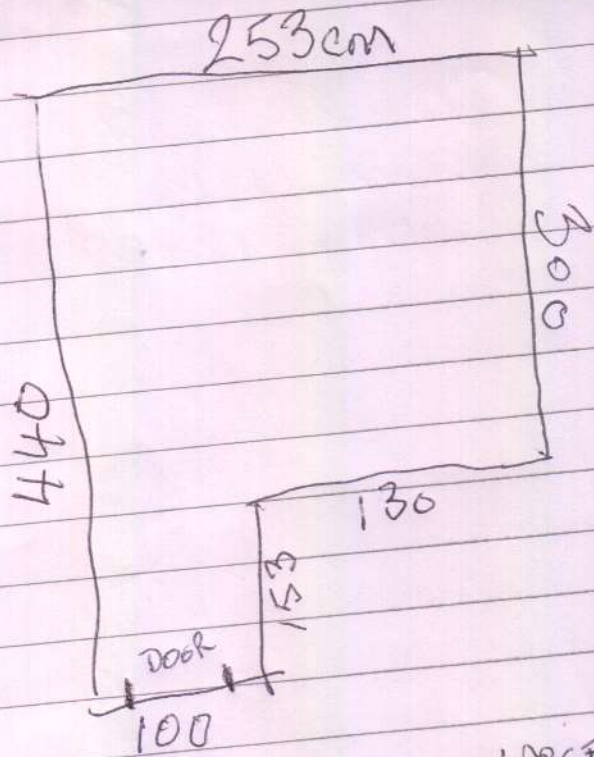

SMALL BEDROOM

R18602 Dunne
C/M GCS PLANS

2.80m x 5m

ULLSWATER
COL ULS-23

LARGE BEDROOM (KATYS)

FLAT 22
59 HANSLER LT
SW19 6HT