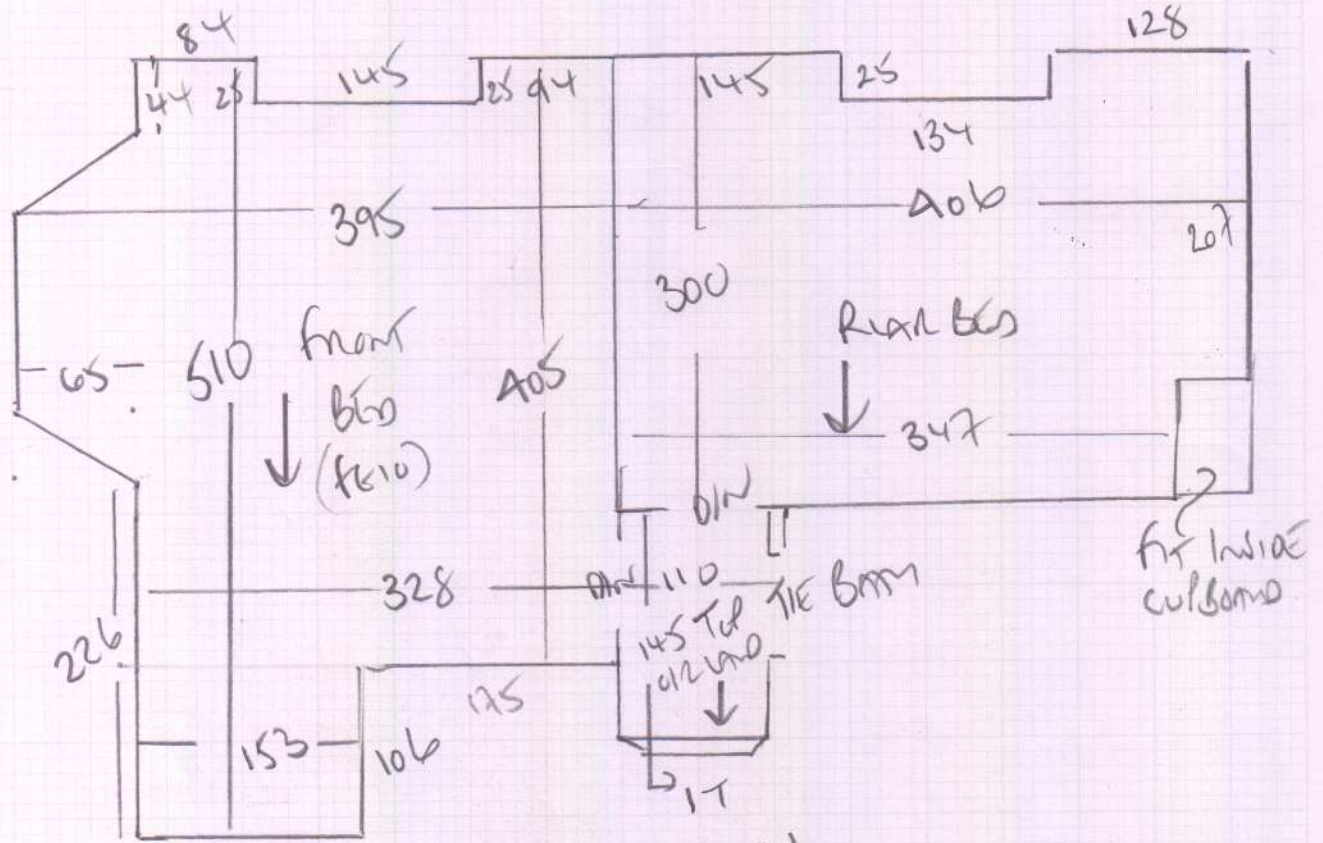

mrcarpet  
 Job No: R18610  
 Name: EYES  
 Address: 27 TREWINE RD SW208AD  
 Tel:  
 Sheet: 1 of 4

Reception Room  
2 Bedrooms + H/S/L

YORK VELVET  
 Colour Mon-228

- Plan 1 835 x 500
- Plan 2 525 x 500
- Plan 3 310 x 500
- 1670 x 500

83.50m<sup>2</sup>

CELL MAT NATURAL  
 140 x 200

280m<sup>2</sup>

Job No: R18610  
Name: EYLES  
Address: 27 TREWENT RD  
SW20 8LD  
Tel:  
Sheet: 2 of 4

WORK VIEW  
LOCAL MON-228

mrcarpets  
 Job No: R18610  
 Name: EYLES  
 Address: 27 TREWICE RD  
 SW20 8RD  
 Tel:  
 Sheet: 3 of 4

- 42 x 91
- w1 70 x 107
- w2 85 x 118
- w3 65 x 72
- ↓ 101
- ↓ 42 x 74
- D/W 42 x 90
- TO HALL

Job No: R18410  
 Name: GUY'S  
 Address: 27 TREWANCE RD  
 SW20 8LD

Tel:  
 Sheet: 4 of 4

Car MAT  
 140x200M