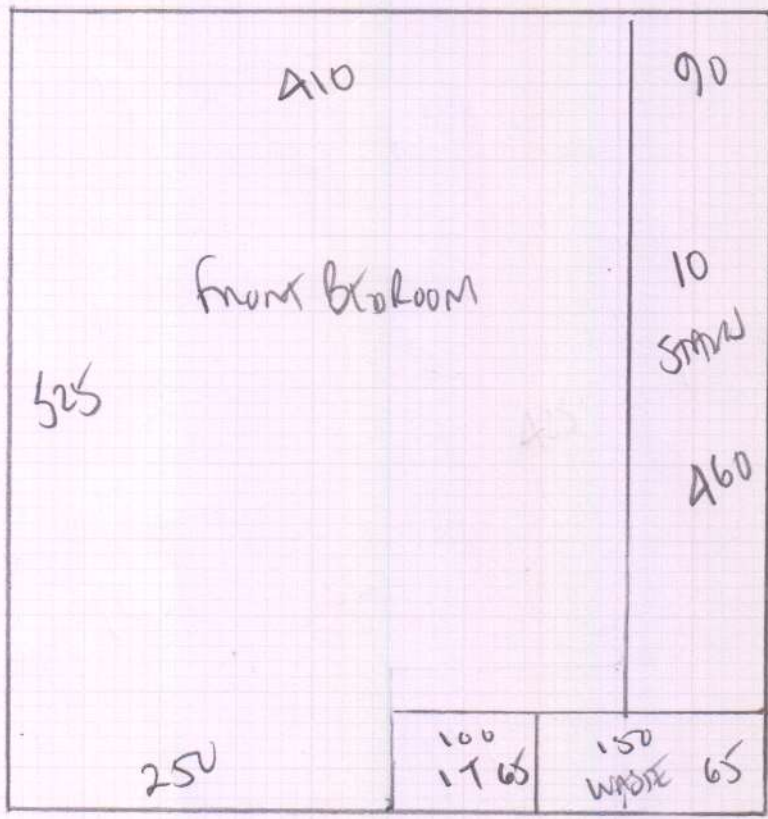

mrcarpet  
 Job No: R18610  
 Name: EYES  
 Address: 27 TREWINE RD SW208AD  
 Tel:  
 Sheet: 1 of 4

Reception Room  
2 Bedrooms + H/S/L

YORK VELVET  
 Colour Mon-228

- Plan 1 835 x 500
- Plan 2 525 x 500
- Plan 3 310 x 500
- 1670 x 500

83.50m<sup>2</sup>

CELL MAT NATURAL  
 140 x 200

280m<sup>2</sup>

Job No: R18610  
Name: EYLES  
Address: 27 TREWENT RD  
SW20 8LD  
Tel:  
Sheet: 2 of 4

WORK VIEW  
LOCAL MON-228

mrcarpets  
 Job No: R18610  
 Name: EYLES  
 Address: 27 TREWICE RD  
 SW20 8RD  
 Tel:  
 Sheet: 3 of 4

- 42 x 91
- w1 70 x 107
- w2 85 x 118
- w3 65 x 72
- ↓ 101
- ↓ 42 x 74
- D/W 42 x 90
- TO HALL

Job No: R18410  
 Name: GUY'S  
 Address: 27 TREWANCE RD  
 SW20 8LD

Tel:  
 Sheet: 4 of 4

Car MAT  
 140x200M