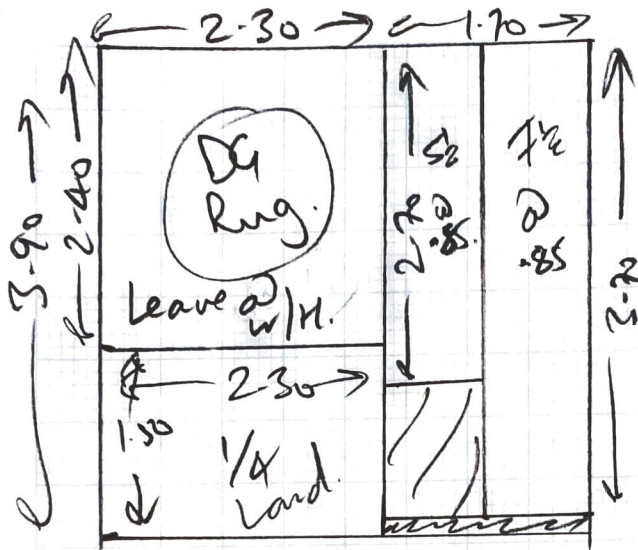

Job No. R18613.
 Name Window Frames
 Address Broadrun House
 Middle Hill
 TW20 03X.
 Tel:
 Shop 1 of 4

Low work LW33

Lounge	5.35 x 4m
Master bed	5.10 x 4m
Bed 2	4.90 x 4m
Plan	8.30 x 4m
"	11.30 x 4m
	<hr/> 34.95

$25m + 10.45 = 141.80$

NOTE

- ① fit 6mm Shimms
- ② Beds with rubber flaring.

4 @ D/N
 1 @ T/E (lounge)?
 Poss not needed

R18613.
 Windsor Homes.
 Braeburn House
 Middle Hill
 Tw20 03X
 2 of 4

Job No: R18613
 Name: Windsor Homes
 Address: Braeburn House
 Middle Hill
 Tel: TW20 03X
 Sheet: 3 of 4

Herringbone
 Manteaux
 3.90 x 4m.

13 Antique Str Rods.
 13m Brown faux leather
 25mm Core.