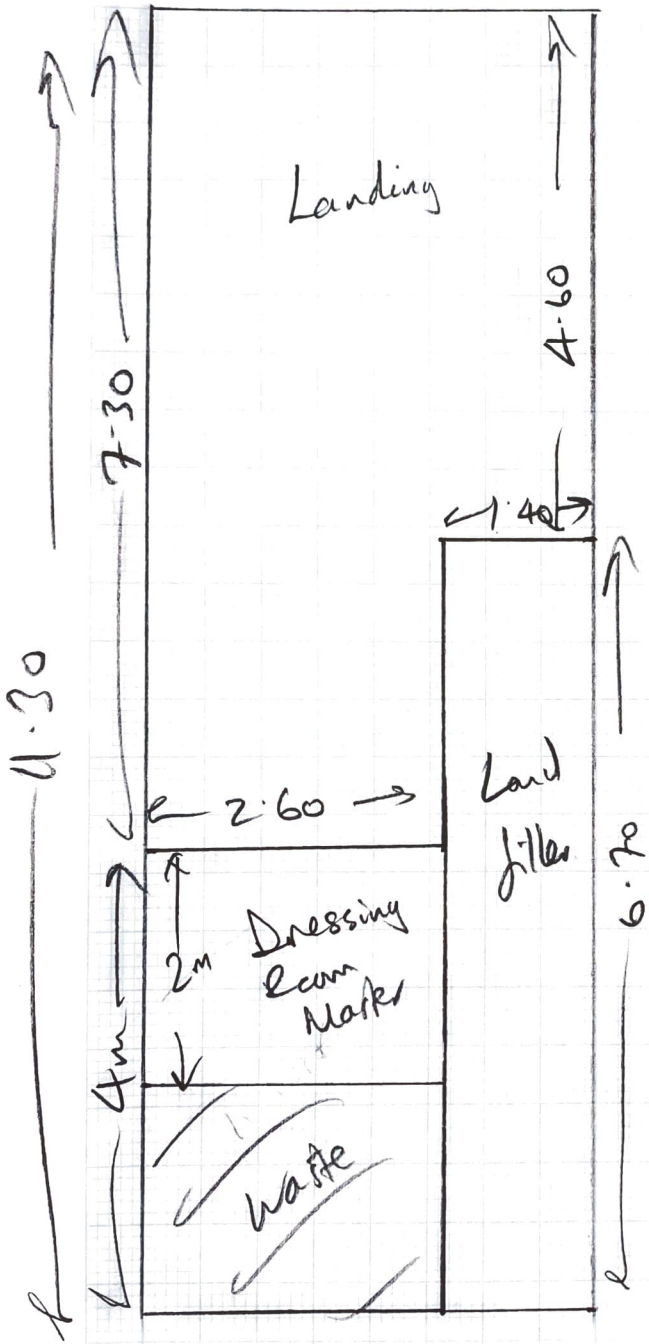

Job No. R18613.
 Name Window Frames
 Address Broadrun House
 Middle Hill
 TW20 03X.
 Tel:
 Shop 1 of 4

Low work LW33

Lounge	5.35 x 4m
Master bed	5.10 x 4m
Bed 2	4.90 x 4m
Plan	8.30 x 4m
"	11.30 x 4m
	<hr/> 34.95

$25m + 10.45 = 141.80$

NOTE

- ① fit 6mm Shimms
- ② Beds with rubber flaring.

4 @ D/N
 1 @ T/E (lounge)?
 Poss not needed

R18613.
 Windsor Homes.
 Braeburn House
 Middle Hill
 Tw20 03X
 2 of 4

Job No: R18613
 Name: Windsor Homes
 Address: Braeburn House
 Middle Hill
 Tel: TW20 03X
 Sheet: 3 of 4

Herringbone
 Manteaux
 3.90 x 4m.

13 Antique Str Rods.
 13m Brown faux leather
 25mm Core.