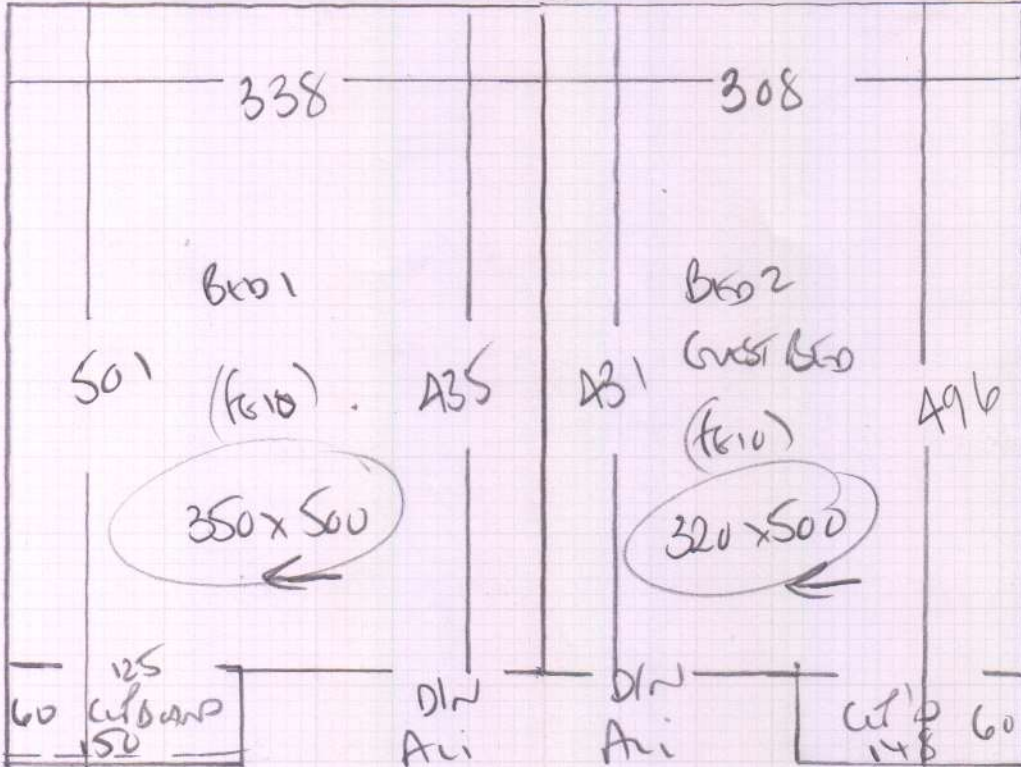

2 Bed Rooms

SILK AND VELVET - VIOLET
Couch SNOW

Bed 1 350 x 500

Bed 2 320 x 500 3350mm
670 x 500

mrcarpet
Job No: R18622
Name: HUSBAND
Address: 27 GORE ROAD
Dorchester
RH4 3DS
1 of 1

Poss. 2nd BEAM

WOOD PARQUET ON CONCRETE

EXISTING GRIPPER + 38 RICKS

UPLIFT TRUST FIVE ON CROWN BONE

2 x NEW A/c DOORWAYS AT EACH BED DUNNAN REQUIRED
FRONTLINE - FC 20 TOTAL

* LEAVE LARGE BILDS OF WASTE ON SIDE AS CUSTOMER
WANT WANT TO MAKE WHIPPED MARKS FROM WASTE?
*