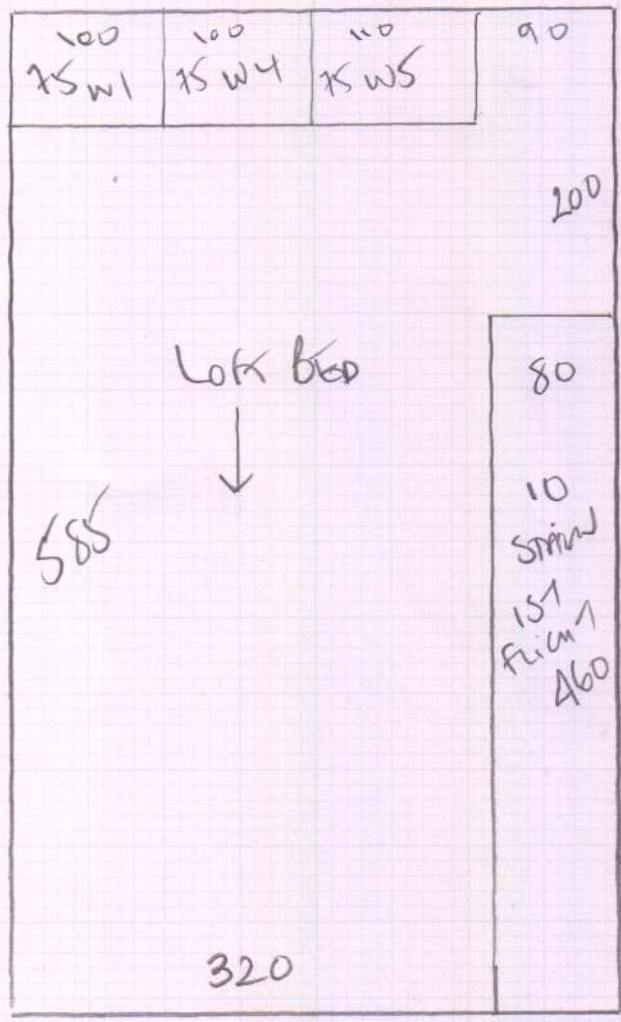

Job No: R18631
 Name: KALJEVIC
 Address: 6 BUSLUMBE ROAD
 SW19 3AX
 Tel:
 Sheet: 1 of 2

660

150

250

Loft Bed
STAIRS LANDINGS

Atlas Berber
 Cover QUOSA ARI 3

- Plan 1 660 x 400
- Plan 2 150 x 400
- Plan 3 250 x 400
- 1060 x 400

4240m²

mrcarpets
 Job No: R18631
 Name: KALJEVIC
 Address: 6 BASLONBEKAD
 SWIG BAX
 Tel:
 Sheet: 2 2.

- DLN 46 * x 95
- W8 58 x 72
- W7 85 x 102
- W6 60 x 100
- W5 60 x 80
- ↑ 31
- 45 x 72
- W4 58 x 73
- W3 85 x 100
- W2 60 x 100
- W1 60 x 80
- ↑ 11
- 45 x 73

- To WOOD HALL
- DLN 42 x 85
 - ↑ 101
 - 45 x 76
 - W11 66 x 72
 - W10 75 x 105
 - W9 65 x 88