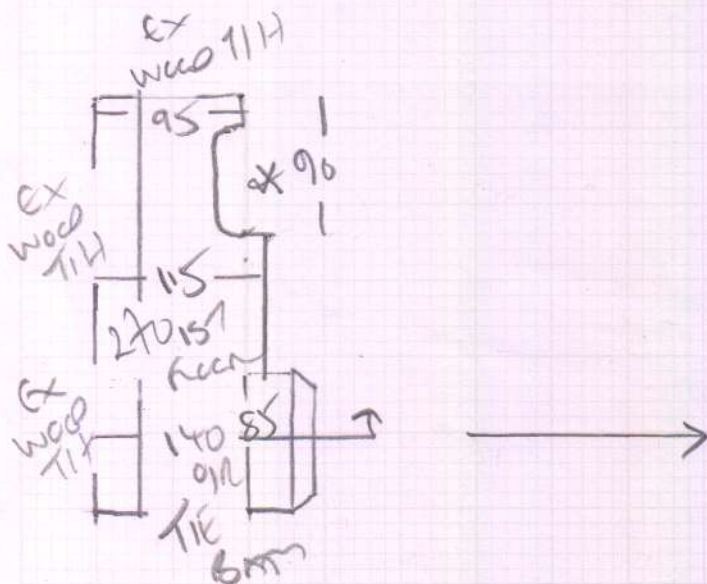

Job No: R18631
 Name: KALJEVIC
 Address: 6 BUSLUMBE ROAD
 SW19 3AX
 Tel:
 Sheet: 1 of 2

660

150

250

Loft Bed
STAIRS LANDINGS

Atlas Berber
 Cover QUOSA ARI 3

- Plan 1 660 x 400
- Plan 2 150 x 400
- Plan 3 250 x 400
- 1060 x 400

4240m²

mrcarpets
 Job No: R18631
 Name: KALJEVIC
 Address: 6 BASLONBEKAD
 SWIG BAX
 Tel:
 Sheet: 2 2.

- DLN 46 * x 95
- W8 58 x 72
- W7 85 x 102
- W6 60 x 100
- W5 60 x 80
- ↑ 31
- 45 x 72
- W4 58 x 73
- W3 85 x 100
- W2 60 x 100
- W1 60 x 80
- ↑ 11
- 45 x 73

- To WOOD HALL
- DLN 42 x 85
 - ↑ 101
 - 45 x 76
 - W11 66 x 72
 - W10 75 x 105
 - W9 65 x 88