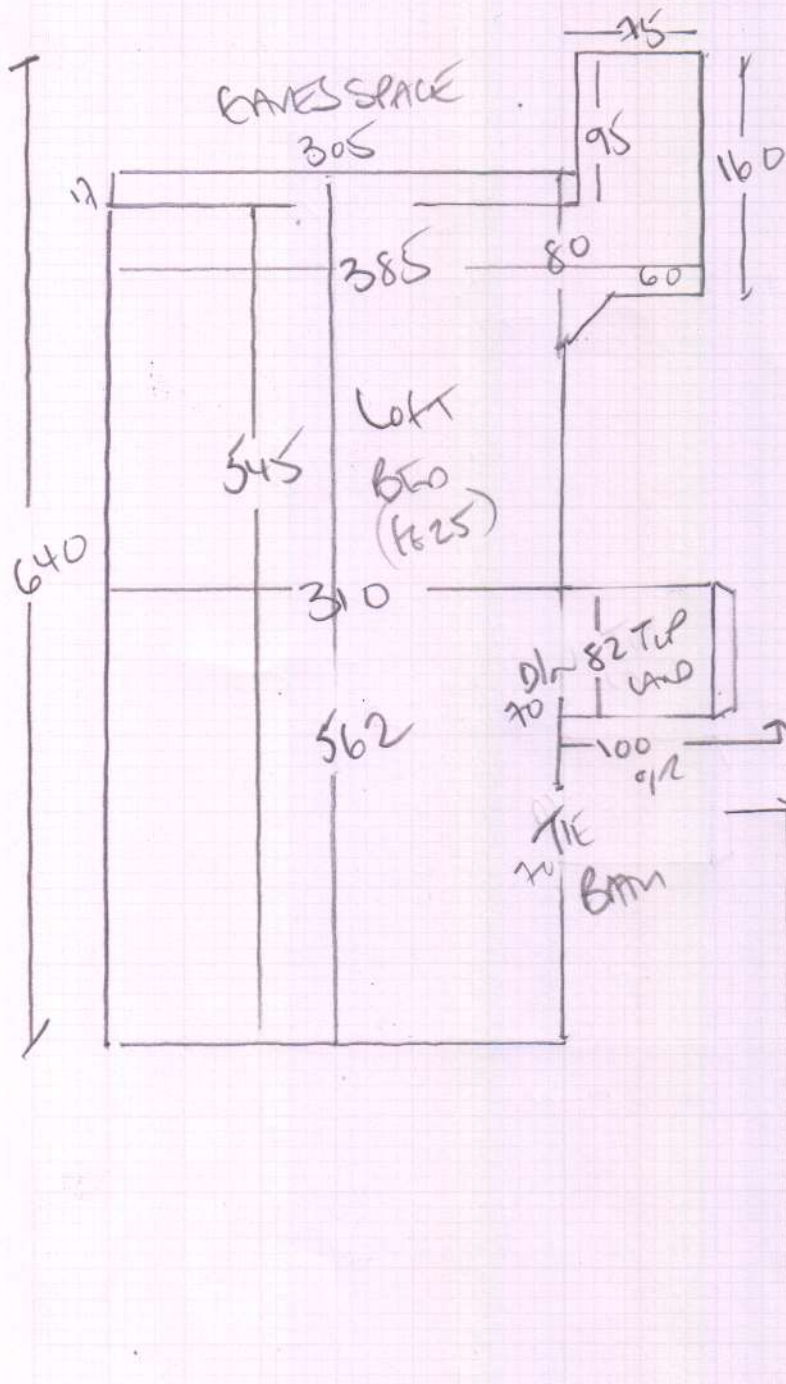

Job No: R18631
 Name: KALJEVIC
 Address: 6 BUSLUMBE ROAD
 SW19 3AX
 Tel:
 Sheet: 1 of 2

660

150

250

Loft Bed
STAIRS LANDINGS

Atlas Berber
 Cover QUOSA ARI 3

- Plan 1 660 x 400
- Plan 2 150 x 400
- Plan 3 250 x 400
- 1060 x 400

4240m²

mrcarpets
 Job No: R18631
 Name: KALJEVIC
 Address: 6 BASLONBEKAD
 SWIG BAX
 Tel:
 Sheet: 2 2.

- DLN 46 * x 95
- W8 58 x 72
- W7 85 x 102
- W6 60 x 100
- W5 60 x 80
- ↑ 31
- 45 x 72
- W4 58 x 73
- W3 85 x 100
- W2 60 x 100
- W1 60 x 80
- ↑ 11
- 45 x 73

- To WOOD HALL
- DLN 42 x 85
 - ↑ 101
 - 45 x 76
 - W11 66 x 72
 - W10 75 x 105
 - W9 65 x 88