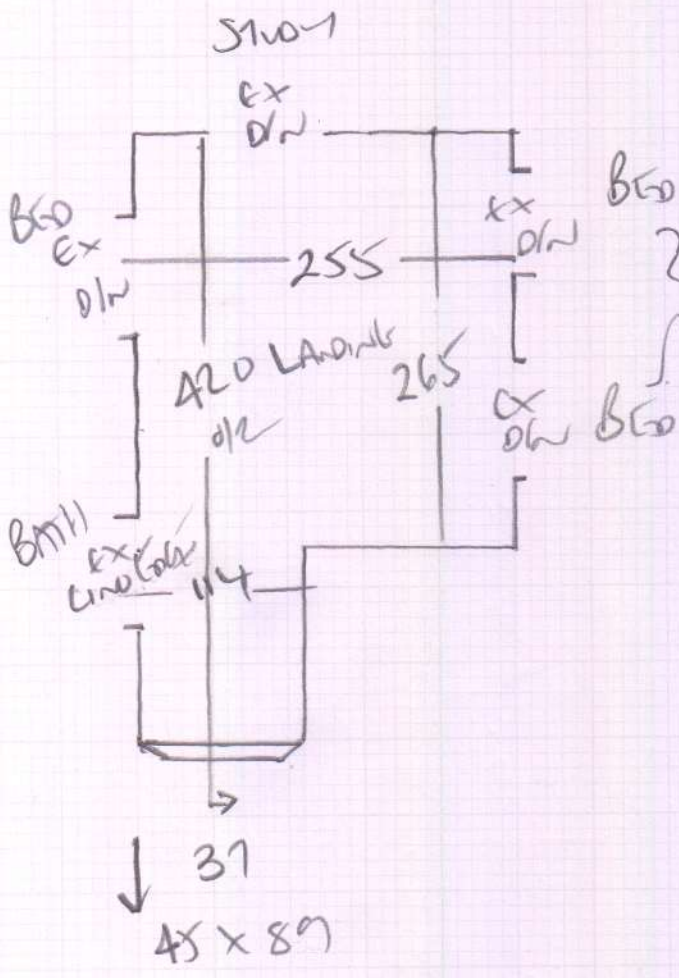

mrcarpets
 Job No: R18636
 Name: EAGER
 Address: FAY 2
 68 ROSEWAY
 Tel: SW19 4RA
 Sheet: 1 of 1

2 RESTROOM EX CARPET
 DELAMINATING!!

LANDING 3 STAIRS + HALL
BEST STRIPE
LOWE 129 MENSEN
PLAN 430 x 400

1720m²