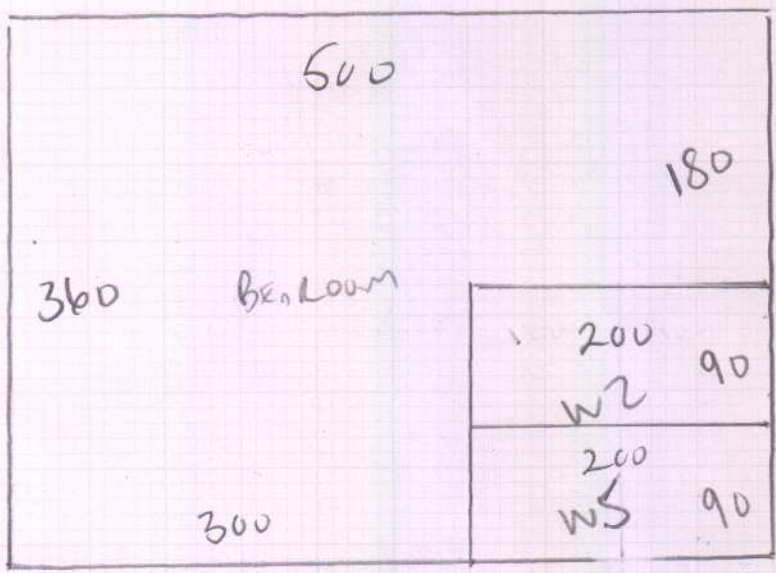

Job No: R18648  
 Name: PISSARLO  
 Address: LADYWOOD HOUSE  
 6 HIGH COMBE LANE  
 TEL: K12 7HH  
 Sheet: 1 of 2

615

FANTASY SILK  
 Colour 0250

Panel 615 x 500  
 Panel 2 360 x 500  
975 x 500

4875 m<sup>2</sup>

360

mrcarpet  
 Job No: R18648  
 Name: PISSARLO  
 Address: LADYWOOD HOUSE  
 6 HILL COUNSE PLACE  
 Tel: K72 7HH  
 Sheet: 2 of 2

BATH TO CHROME UPSTAIR

- 51
- ↓ 45 x 85
- w1 68 x 96
- w2 80 x 120
- w3 71 x 82
- w4 68 x 95
- w5 80 x 118
- w6 70 x 83
- blw 46 x 110