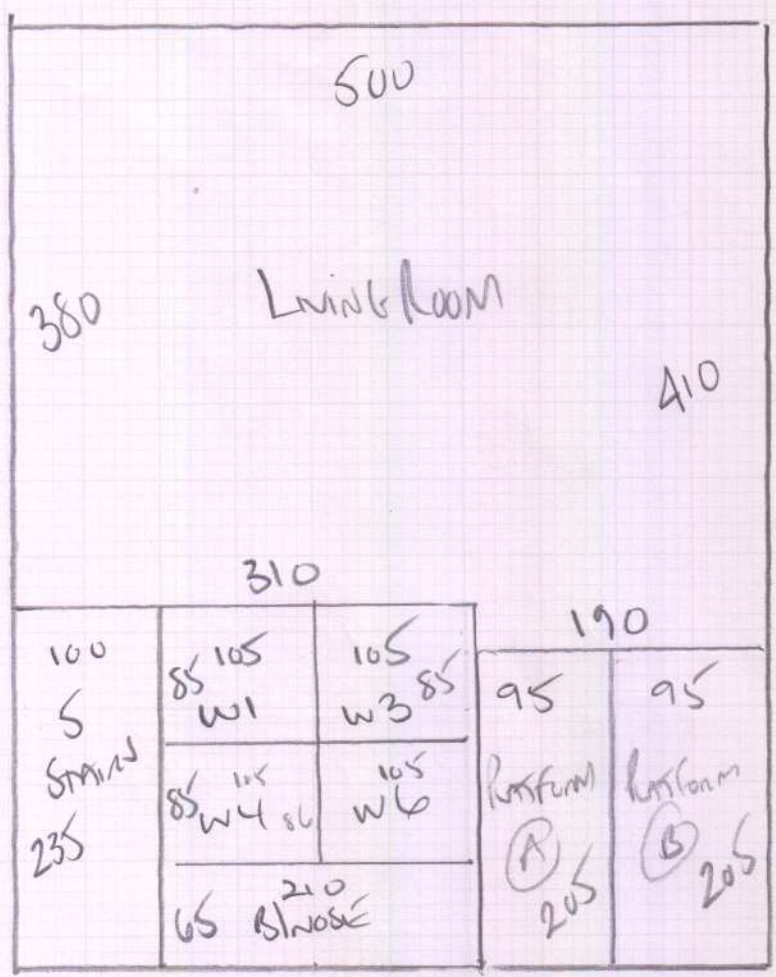

Job No: R18648  
 Name: PISSARLO  
 Address: LADYWOOD HOUSE  
 6 HIGH COMBE LANE  
 TEL: K12 7HH  
 Sheet: 1 of 2

615

FANTASY SILK  
 Colour 0250

Panel 615 x 500  
 Panel 2 360 x 500  
975 x 500

4875 m<sup>2</sup>

360

mrcarpet  
 Job No: R18648  
 Name: PISSARLO  
 Address: LADYWOOD HOUSE  
 6 HILL COUNSE PLACE  
 Tel: K72 7HH  
 Sheet: 2 of 2

BATH TO CHROME UPSTAIR

- 51
- ↓ 45 x 85
- w1 68 x 96
- w2 80 x 120
- w3 71 x 82
- w4 68 x 95
- w5 80 x 118
- w6 70 x 83
- blw 46 x 110