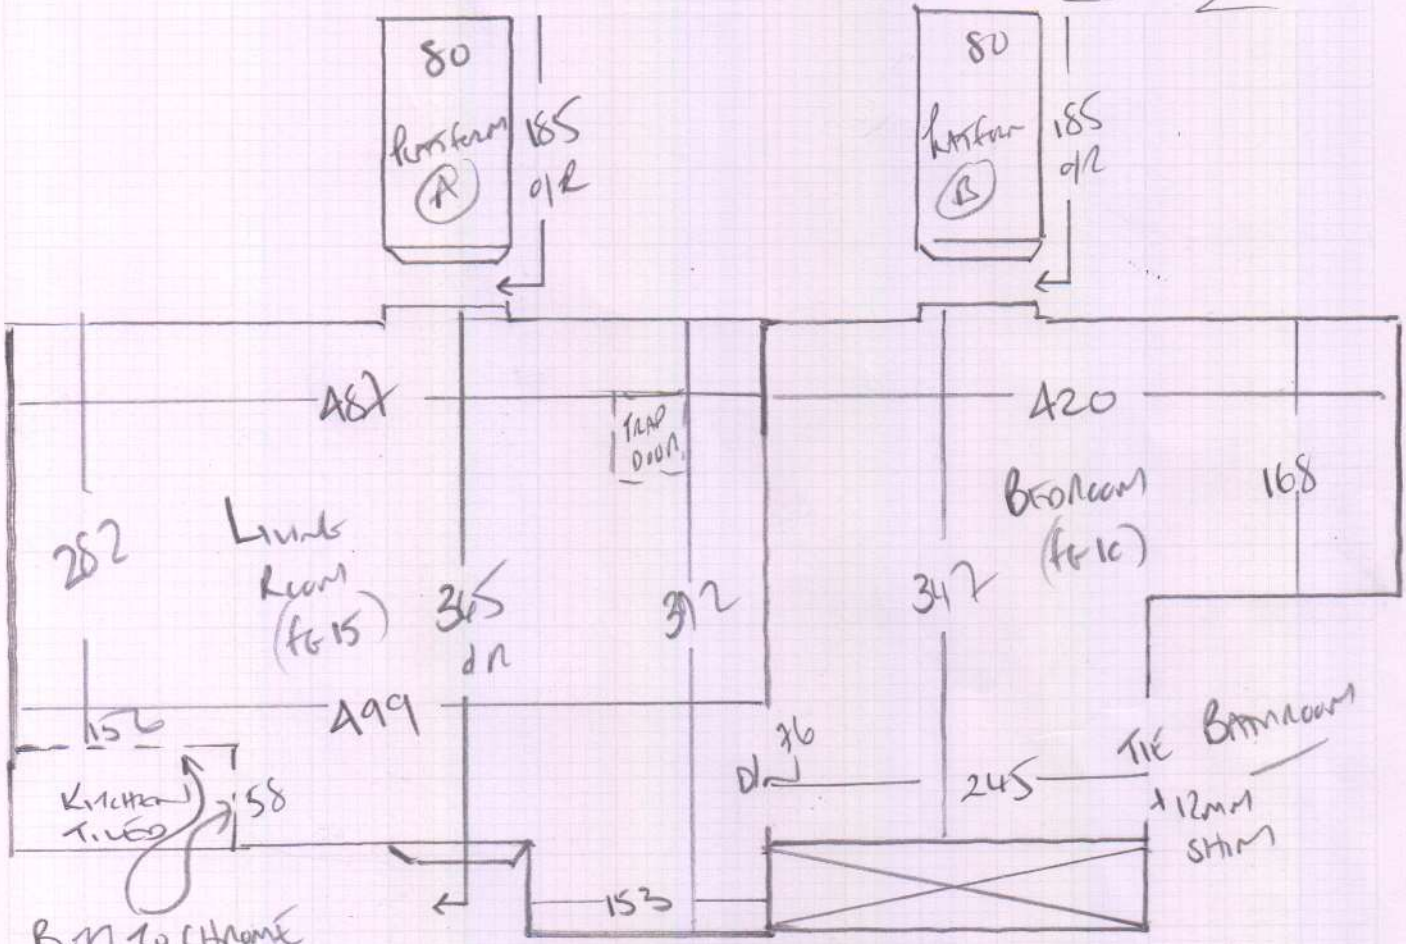

Job No: R18648  
 Name: PISSARLO  
 Address: LADYWOOD HOUSE  
 6 HIGH COMBE LANE  
 TEL: K12 7HH  
 Sheet: 1 of 2

615

FANTASY SILK  
 Colour 0250

Panel 615 x 500  
 Panel 2 360 x 500  
975 x 500

4875 m<sup>2</sup>

360

mrcarpet  
 Job No: R18648  
 Name: PISSARLO  
 Address: LADYWOOD HOUSE  
 6 HILL COUNSE PLACE  
 Tel: K72 7HH  
 Sheet: 2 of 2

BATH TO CHROME UPSTAIR

- 51
- ↓ 45 x 85
- w1 68 x 96
- w2 80 x 120
- w3 71 x 82
- w4 68 x 95
- w5 80 x 118
- w6 70 x 83
- blw 46 x 110