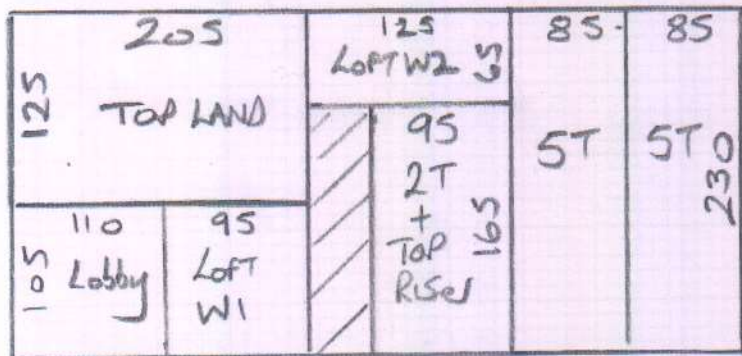

R18652,
Vasmani

1 of 2

Smartstrand In casa

Col. UVO. 0740

Cut Plan ① 615 x 500
= 30.75m²

Loft stairs & landing (optional)

= 230 x 500
= 11.50m²

R18652
VASWANI