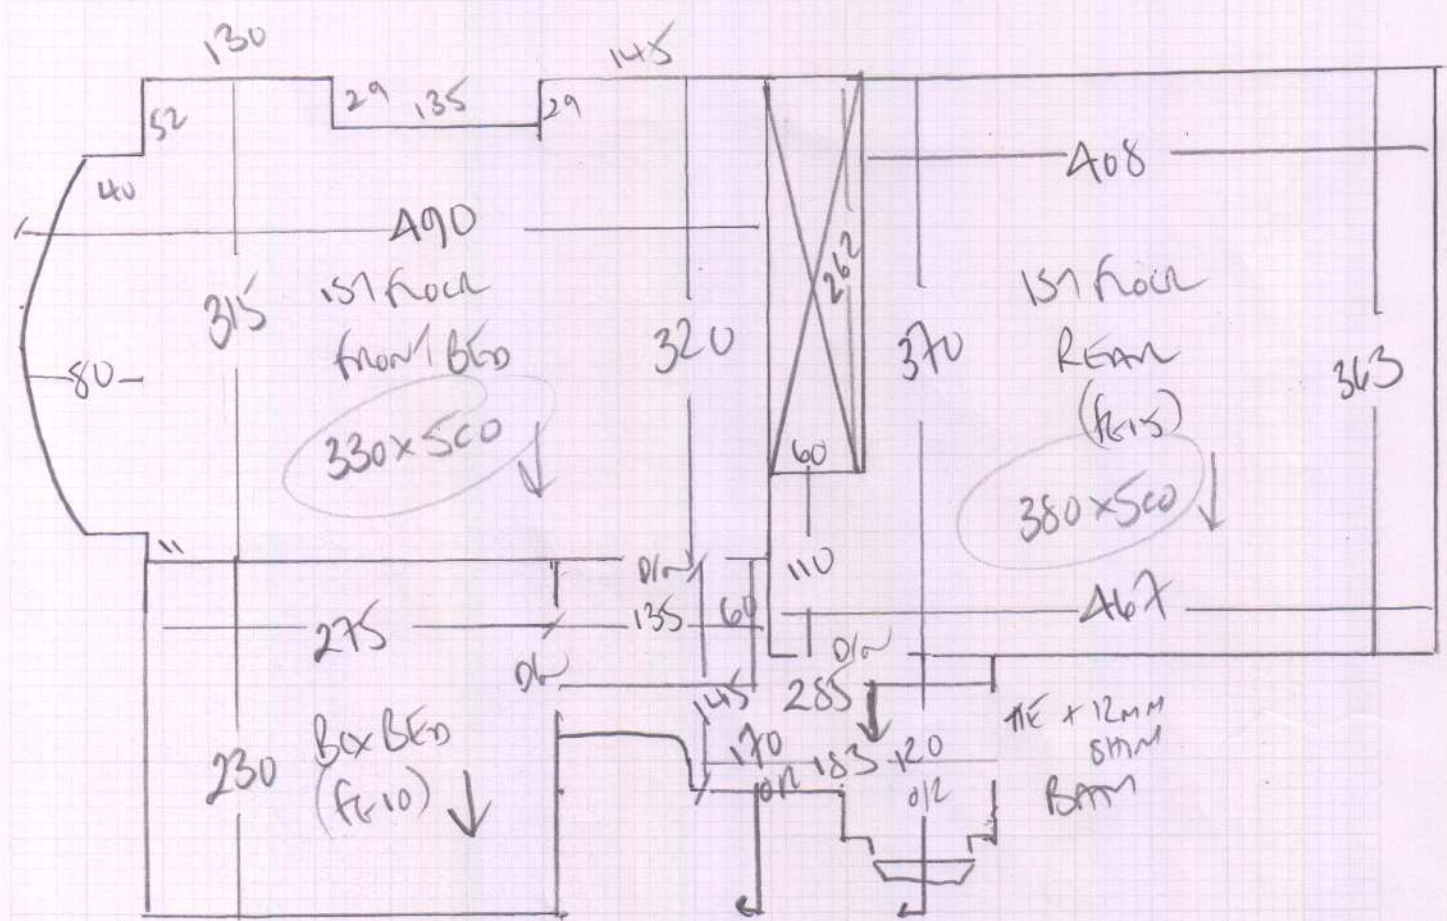

mrcarpet  
 Job No: R18657  
 Name: PALMER  
 Address: 15 MELBURY GARD SW20 0DH  
 Tel:  
 Sheet: 1 of 3

PLAN 1 825 x 500  
 PLAN 2 500 x 500  
 1st front 330 x 500  
 1st REAR 380 x 500  
2035 x 500

101.75 m<sup>2</sup>

HIMALAYA WOOL MAT  
 COL PARKSIDE 2127

Wood floor  
 vinyl CARA BEARER  
 on old joist + STAGE

mrcarpet  
 Job No: R1865T  
 Name: PALMER  
 Address: 15 MELBURY GARD  
 SW20 0DH  
 Tel:  
 Sheet: 2 of 3

- W1 62 x 80
  - W2 68 x 118
  - W3 93 x 116
  - W4 60 x 88
  - 37 45 x 88
  - W5 60 x 88
  - W6 68 x 120
  - W7 95 x 117
  - W8 60 x 80
  - 17 45 x 84
  - 61 45 x 98
- CLUSE  
 COVER  
 AN STAIRS

mrcarpet  
 Job No: R18657  
 Name: PARNER  
 Address: 15 MEUBURY ROAD  
 SW20 0DH  
 Tel:  
 Sheet: 3 of 3

W9 85 x 120  
 W10 107 x 83  
 117  
 42 x 88  
 SW 45 x 100  
 To HALL