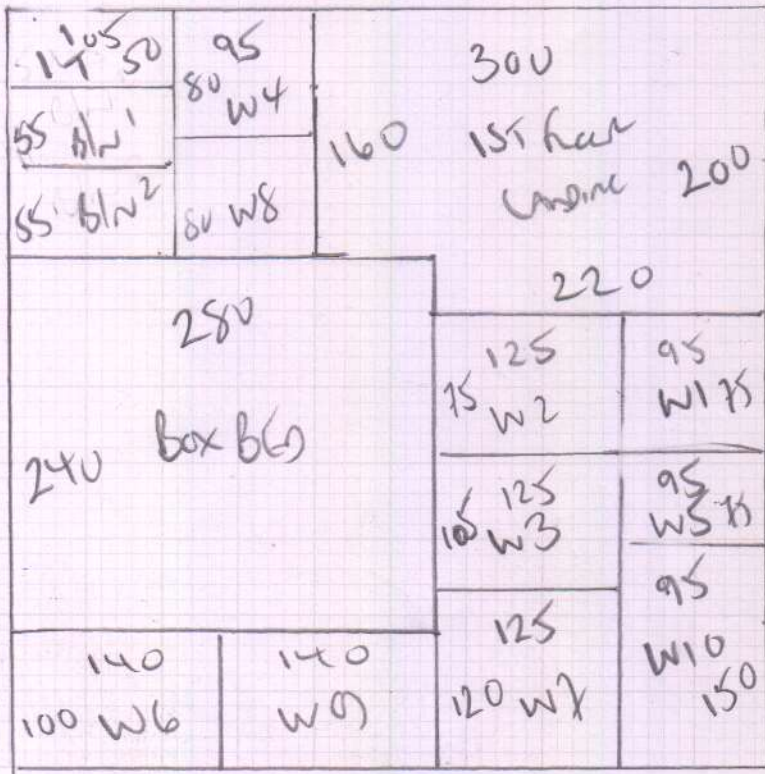

mrcarpet  
 Job No: R18657  
 Name: PALMER  
 Address: 15 MELBURY GARD SW20 0DH  
 Tel:  
 Sheet: 1 of 3

PLAN 1 825 x 500  
 PLAN 2 500 x 500  
 1st front 330 x 500  
 1st REAR 380 x 500  
2035 x 500

101.75 m<sup>2</sup>

HIMALAYA WOOL MAT  
 COL PARKSIDE 2127

Wood floor  
 vinyl CARA BEARER  
 on old joist + STAGE

mrcarpet  
 Job No: R1865T  
 Name: PALMER  
 Address: 15 MELBURY GARD  
 SW20 0DH  
 Tel:  
 Sheet: 2 of 3

- W1 62 x 80
  - W2 68 x 118
  - W3 93 x 116
  - W4 60 x 88
  - 37 45 x 88
  - W5 60 x 88
  - W6 68 x 120
  - W7 95 x 117
  - W8 60 x 80
  - 17 45 x 84
  - 61 45 x 98
- CLUSE  
 COVER  
 AN STAIRS

mrcarpet  
 Job No: R18657  
 Name: PARNER  
 Address: 15 MEUBURY ROAD  
 SW20 0DH  
 Tel:  
 Sheet: 3 of 3

W9 85 x 120  
 W10 107 x 83  
 117  
 42 x 88  
 SW 45 x 100  
 To HALL