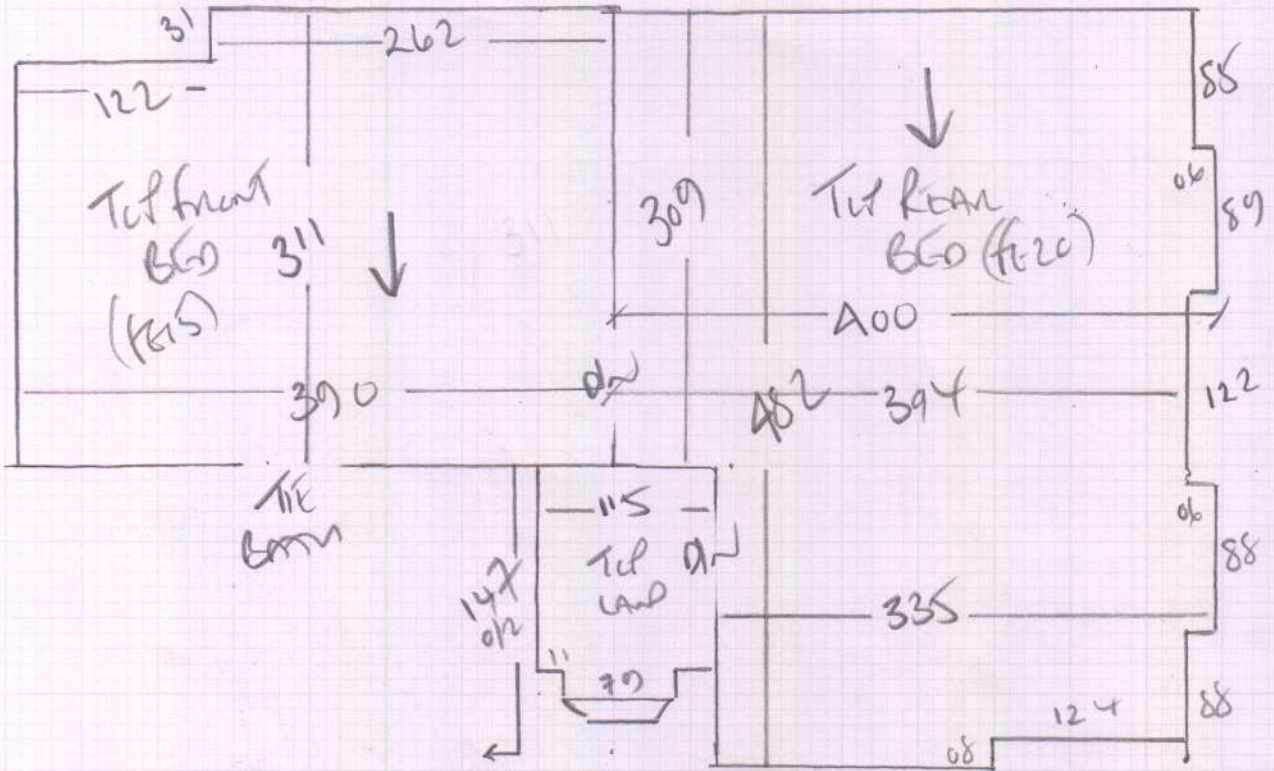

mrcarpet  
 Job No: R18657  
 Name: PALMER  
 Address: 15 MELBURY GARD SW20 0DH  
 Tel:  
 Sheet: 1 of 3

PLAN 1 825 x 500  
 PLAN 2 500 x 500  
 1st front 330 x 500  
 1st REAR 380 x 500  
2035 x 500

101.75 m<sup>2</sup>

HIMALAYA WOOL MAT  
 COL PARKSIDE 2127

Wood floor  
 vinyl CARA BEARER  
 on old joist + STAGE

mrcarpet  
 Job No: R1865T  
 Name: PALMER  
 Address: 15 MELBURY GARD  
 SW20 0DH  
 Tel:  
 Sheet: 2 of 3

- W1 62 x 80
  - W2 68 x 118
  - W3 93 x 116
  - W4 60 x 88
  - 37 45 x 88
  - W5 60 x 88
  - W6 68 x 120
  - W7 95 x 117
  - W8 60 x 80
  - 17 45 x 84
  - 61 45 x 98
- CLUSE  
 COVER  
 AN STAIRS

mrcarpet  
 Job No: R18657  
 Name: PARNER  
 Address: 15 MEUBURY ROAD  
 SW20 0DH  
 Tel:  
 Sheet: 3 of 3

W9 85 x 120  
 W10 107 x 83  
 117  
 42 x 88  
 SW 45 x 100  
 To HALL