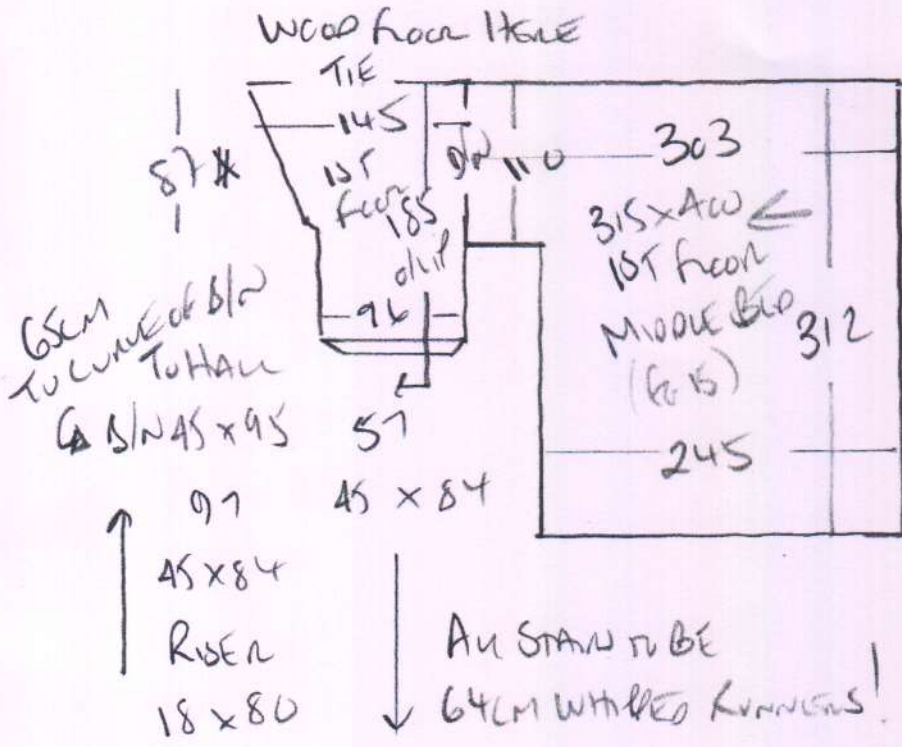

R18663
 CLARK
 7 CHESTNUT ROAD
 SW20 8EO
 1 of 3

RECEPTION ROOM

BRONWANS
 NATURAL TWEED H/SOME
 CORAL BANNER

780 x 400

31.20m²

SKIN THIS WALL

WOOD FLOORBOARDS
 NO WHITE

R18663
CLARK
7 CHESTNUT ROAD
SW20 8EO
3 of 3